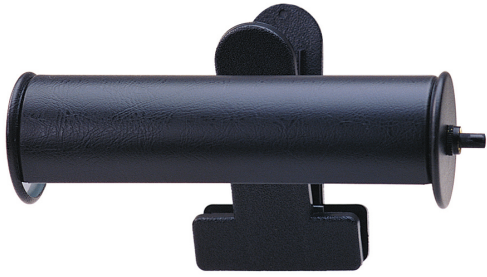

ADVENT CLIP-ON LIGHT

Advent 7" Black Clip-On Light

- **SKU:** ACL7-7
- **Finish Shown:** Black
- Other finishes available. Please call 800-428-5367 for assistance.
- **Dimensions:** 2.25"H x 7"W x 5.25"D
- **Switch:** On Shade
- **Shade Size:** 7"
- **Shade Material:** Metal
- **Base Material:** Metal
- **Voltage:** 120
- **Number of Bulbs:** 1
- **Bulb:** 25W-T10 medium base
- **Type of Bulbs:** Incandescent
- **Bulb Included:** Yes

[Read More](#)

SKU: ACL7-7

Price: $54.00