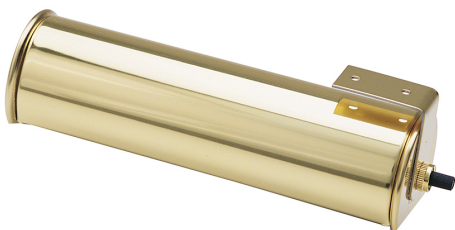

[Read More](#)

SKU: ABLED7-71

Price: \$72.00

BATTERY OPERATED ADVENT LED PICTURE LIGHT

Advent 14" Polished Brass Battery Operated LED Picture Light

- **SKU:** ABLED14-61
- **Finish Shown:** Polished Brass
- Other finishes available. Please call 800-428-5367 for assistance.
- **Dimensions:** 3.5"H x 14"W x 7" - 9"D
- **Switch:** On Shade
- **Shade Size:** 14"
- **Shade Material:** Metal
- **Base Material:** Metal
- **Voltage:** 6
- **Number of Bulbs:** 1
- **Bulb:** LED-2W, 3000K, 80CRI, 80 Lumens
- **Type of Bulbs:** LED
- **Bulb Included:** Yes

[Read More](#)

SKU: ABLED14-61

Price: \$98.00

BATTERY OPERATED ADVENT LED PICTURE LIGHT

Advent 14" Antique Brass Battery Operated LED Picture Light

- **SKU:** ABLED14-71
- **Finish Shown:** Antique Brass
- Other finishes available. Please call 800-428-5367 for assistance.
- **Dimensions:** 3.5"H x 14"W x 7" - 9"D
- **Switch:** On Shade
- **Shade Size:** 14"
- **Shade Material:** Metal
- **Base Material:** Metal
- **Voltage:** 6
- **Number of Bulbs:** 1
- **Bulb:** LED-2W, 3000K, 80CRI, 80 Lumens
- **Type of Bulbs:** LED
- **Bulb Included:** Yes

[Read More](#)

SKU: ABLED14-71

Price: \$98.00

ADVENT CABINET CURIO LIGHT

Advent 7" Polished Brass Cabinet Light

- **SKU:** AC7-61
- **Finish Shown:** Polished Brass
- Other finishes available. Please call 800-428-5367 for assistance.
- **Dimensions:** 2.25"H x 7"W x 2.25"D
- **Switch:** On Shade
- **Shade Size:** 7"
- **Shade Material:** Metal
- **Base Material:** Metal
- **Voltage:** 120
- **Number of Bulbs:** 1
- **Bulb:** 25W-T10 medium base
- **Type of Bulbs:** Incandescent