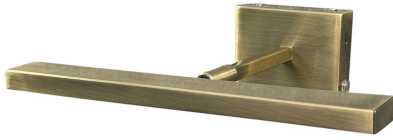

RECHARGEABLE ADVENT LED PICTURE LIGHTS

Rechargeable Advent 12" LED Antique Brass Picture Lights

- **SKU:** RALED12-AB
- **Finish Shown:** Antique Brass
- Other finishes available. Please call 800-428-5367 for assistance.
- **Dimensions:** 3"H x 12"W x 8.5"D
- **Base/Backplate:** 3" X 4" X 1"
- **Switch:** on backplate
- **Shade Size:** 12"
- **Shade Material:** Metal
- **Base Material:** Metal
- **Number of Bulbs:** 1
- **Bulb:** 2700K 90 CRI 3WLED 300 lumens
- **Type of Bulbs:** LED
- **Bulb Included:** Yes

[Read More](#)

SKU: RALED12-AB

Price: $198.00