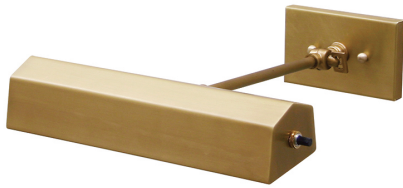

[Read More](#)

SKU: LL660-OB

Price: \$258.00

LIBRARY WALL SWING ARM LAMP

Decorative Wall Swing Lamp Polished Brass

- **SKU:** LL660-PB
- **Finish Shown:** Polished Brass
- Other finishes available. Please call 800-428-5367 for assistance.
- **Dimensions:** 13"H x 10"W x 11.5"D
- **Base/Backplate:** 3.5"x 1.75"
- **Switch:** On Socket
- **Shade Model:** 40287
- **Shade Size:** 5" x 10" x 6.75"
- **Shade Material:** Off-White Linen Softback
- **Base Material:** Metal
- **Voltage:** 120
- **Number of Bulbs:** 1

- **Bulb:** 60W medium base
- **Type of Bulbs:** LED
- **Bulb Included:** No

[Read More](#)

SKU: LL660-PB

Price: \$258.00

LIBRARY WALL SWING ARM LAMP

Decorative Wall Swing Lamp Antique Brass

- **SKU:** LL660-AB
- **Finish Shown:** Antique Brass
- Other finishes available. Please call 800-428-5367 for assistance.
- **Dimensions:** 13"H x 10"W x 11.5"D
- **Base/Backplate:** 3.5"x 1.75"
- **Switch:** On Socket
- **Shade Model:** 40287
- **Shade Size:** 5" x 10" x 6.75"
- **Shade Material:** Off-White Linen Softback
- **Base Material:** Metal
- **Voltage:** 120
- **Number of Bulbs:** 1
- **Bulb:** 60W medium base
- **Type of Bulbs:** LED
- **Bulb Included:** No

[Read More](#)

SKU: LL660-AB

Price: \$258.00

DIRECT WIRE LIBRARY LAMP

Direct Wire 10" Weathered Brass Library Lamp

- **SKU:** DL10-WB
- **Finish Shown:** Weathered Brass
- Other finishes available. Please call 800-428-5367 for assistance.
- **Dimensions:** 4.5"H x 10"W x 11.5"D
- **Base/Backplate:** 2.75"x 4.5"
- **Shade Size:** 10"
- **Shade Material:** Metal
- **Base Material:** Metal
- **Voltage:** 120
- **Number of Bulbs:** 1
- **Bulb:** 60W-T10 medium base
- **Type of Bulbs:** Incandescent
- **Bulb Included:** No