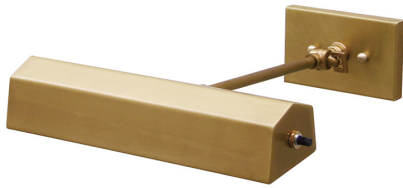

DIRECT WIRE LIBRARY LAMP

Direct Wire 10" Weathered Brass Library Lamp

- **SKU:** DL10-WB
- **Finish Shown:** Weathered Brass
- Other finishes available. Please call 800-428-5367 for assistance.
- **Dimensions:** 4.5"H x 10"W x 11.5"D
- **Base/Backplate:** 2.75"x 4.5"
- **Shade Size:** 10"
- **Shade Material:** Metal
- **Base Material:** Metal
- **Voltage:** 120
- **Number of Bulbs:** 1
- **Bulb:** 60W-T10 medium base
- **Type of Bulbs:** Incandescent
- **Bulb Included:** No

[Read More](#)

SKU: DL10-WB

Price: $230.00