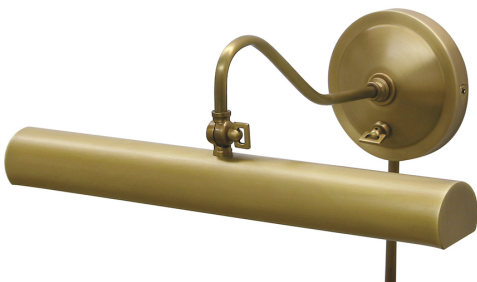

LIBRARY ADJUSTABLE WALL SWINGS

Library Lamp 16" Oil Rubbed Bronze

- **SKU:** PL16-OB
- **Finish Shown:** Oil Rubbed Bronze
- Other finishes available. Please call 800-428-5367 for assistance.
- **Dimensions:** 5"H x 16"W x 11.5"D
- **Base/Backplate:** 5"
- **Switch:** Full range dimmer switch on back plate
- **Shade Size:** 16"
- **Shade Material:** Metal
- **Base Material:** Metal
- **Voltage:** 120
- **Number of Bulbs:** 2
- **Bulb:** 60W-T10 medium base
- **Type of Bulbs:** Incandescent
- **Bulb Included:** No

[Read More](#)

SKU: PL16-OB

Price: \$290.00

LIBRARY ADJUSTABLE WALL SWINGS

Library Lamp 16" Weathered Brass

- **SKU:** PL16-WB
- **Finish Shown:** Weathered Brass
- Other finishes available. Please call 800-428-5367 for assistance.
- **Dimensions:** 5"H x 16"W x 11.5"D
- **Base/Backplate:** 5"
- **Switch:** Full range dimmer switch on back plate
- **Shade Size:** 16"
- **Shade Material:** Metal
- **Base Material:** Metal
- **Voltage:** 120
- **Number of Bulbs:** 2
- **Bulb:** 60W-T10 medium base

- **Type of Bulbs:** Incandescent
- **Bulb Included:** No

[Read More](#)

SKU: PL16-WB

Price: \$290.00

LIBRARY ADJUSTABLE WALL SWINGS

Library Lamp 20" Oil Rubbed Bronze

- **SKU:** PL20-OB
- **Finish Shown:** Oil Rubbed Bronze
- Other finishes available. Please call 800-428-5367 for assistance.
- **Dimensions:** 5"H x 9"W x 16.5"D
- **Base/Backplate:** 5"
- **Switch:** Full range dimmer switch on back plate
- **Shade Model:** 40277
- **Shade Size:** 5" x 9" x 7"
- **Shade Material:** Off-White Linen Softback
- **Base Material:** Metal
- **Voltage:** 120
- **Number of Bulbs:** 1
- **Bulb:** 100W medium base
- **Type of Bulbs:** LED
- **Bulb Included:** No