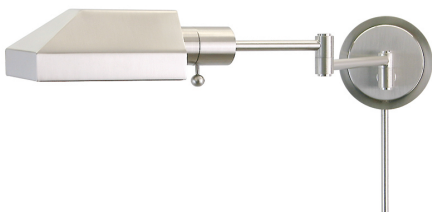

HOME OFFICE PHARMACY SWING ARM WALL SWINGS

Home/Office Wall Swing Satin Nickel

- **SKU:** WS12-52J
- **Finish Shown:** Satin Nickel
- Other finishes available. Please call 800-428-5367 for assistance.
- **Dimensions:** 5"H x 8.25"W x 16"D
- **Base/Backplate:** 5"
- **Switch:** On Socket
- **Shade Model:** J-52
- **Shade Size:** 8.25" X 3.75"
- **Shade Material:** Metal
- **Base Material:** Metal
- **Voltage:** 120
- **Number of Bulbs:** 1
- **Bulb:** 100W medium base
- **Type of Bulbs:** LED