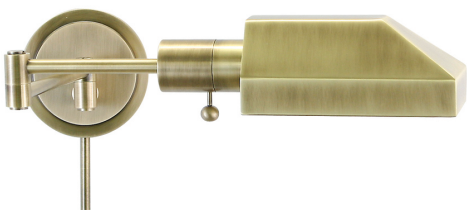

[Read More](#)

SKU: WS14-2-91

Price: \$434.00

HOME OFFICE PHARMACY SWING ARM WALL SWINGS

Home/Office Wall Swing Antique Brass

- **SKU:** WS12-71-F
- **Finish Shown:** Antique Brass
- Other finishes available. Please call 800-428-5367 for assistance.
- **Dimensions:** 5"H x 10"W x 16"D
- **Base/Backplate:** 5"
- **Switch:** On Socket
- **Shade Model:** F-71
- **Shade Size:** 10"
- **Shade Material:** Metal
- **Base Material:** Metal
- **Voltage:** 120
- **Number of Bulbs:** 1
- **Bulb:** 60W-T10 medium base
- **Type of Bulbs:** LED
- **Bulb Included:** No

[Read More](#)

SKU: WS12-71-F

Price: \$276.00

HOME OFFICE PHARMACY SWING ARM WALL SWINGS

Home/Office Wall Swing Antique Brass

- **SKU:** WS12-71J
- **Finish Shown:** Antique Brass
- Other finishes available. Please call 800-428-5367 for assistance.
- **Dimensions:** 5"H x 8.25"W x 16"D
- **Base/Backplate:** 5"
- **Switch:** On Socket
- **Shade Model:** J-71
- **Shade Size:** 8.25" X 3.75"
- **Shade Material:** Metal
- **Base Material:** Metal
- **Voltage:** 120
- **Number of Bulbs:** 1
- **Bulb:** 100W medium base
- **Type of Bulbs:** LED