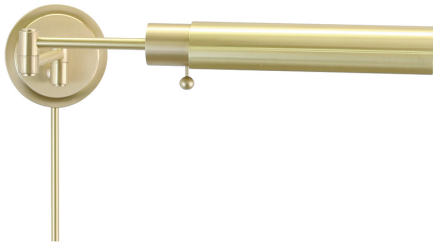

[Read More](#)

SKU: WS12-51J

Price: \$276.00

HOME OFFICE PHARMACY SWING ARM WALL SWINGS

Home/Office Wall Swing Satin Nickel

- **SKU:** WS12-52-F
- **Finish Shown:** Satin Nickel
- Other finishes available. Please call 800-428-5367 for assistance.
- **Dimensions:** 5"H x 10"W x 16"D
- **Base/Backplate:** 5"
- **Switch:** On Socket
- **Shade Model:** F-52
- **Shade Size:** 10"
- **Shade Material:** Metal
- **Base Material:** Metal
- **Voltage:** 120
- **Number of Bulbs:** 1
- **Bulb:** 60W-T10 medium base
- **Type of Bulbs:** LED
- **Bulb Included:** No

[Read More](#)

SKU: WS12-52-F

Price: \$276.00

HOME OFFICE PHARMACY SWING ARM WALL SWINGS

Home/Office Wall Swing Satin Nickel

- **SKU:** WS12-52J
- **Finish Shown:** Satin Nickel
- Other finishes available. Please call 800-428-5367 for assistance.
- **Dimensions:** 5"H x 8.25"W x 16"D
- **Base/Backplate:** 5"
- **Switch:** On Socket
- **Shade Model:** J-52
- **Shade Size:** 8.25" X 3.75"
- **Shade Material:** Metal
- **Base Material:** Metal
- **Voltage:** 120
- **Number of Bulbs:** 1
- **Bulb:** 100W medium base
- **Type of Bulbs:** LED

- **Bulb Included:** No

[Read More](#)

SKU: WS12-52J

Price: \$276.00

HOME OFFICE PHARMACY SWING ARM WALL SWINGS

Home/Office Wall Swing Satin Brass

- **SKU:** WS12-51-F
- **Finish Shown:** Satin Brass
- Other finishes available. Please call 800-428-5367 for assistance.
- **Dimensions:** 5"H x 10"W x 16"D
- **Base/Backplate:** 5"
- **Switch:** On Socket
- **Shade Model:** F-51
- **Shade Size:** 10"
- **Shade Material:** Metal
- **Base Material:** Metal
- **Voltage:** 120
- **Number of Bulbs:** 1
- **Bulb:** 60W-T10 medium base
- **Type of Bulbs:** LED
- **Bulb Included:** No