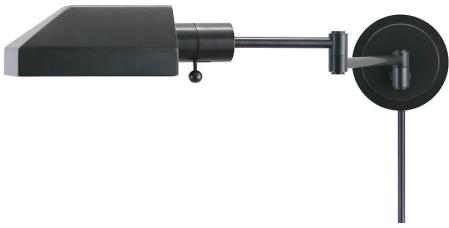

[Read More](#)

SKU: WS12-71-F

Price: \$276.00

HOME OFFICE PHARMACY SWING ARM WALL SWINGS

Home/Office Wall Swing Antique Brass

- **SKU:** WS12-71J
- **Finish Shown:** Antique Brass
- Other finishes available. Please call 800-428-5367 for assistance.
- **Dimensions:** 5"H x 8.25"W x 16"D
- **Base/Backplate:** 5"
- **Switch:** On Socket
- **Shade Model:** J-71
- **Shade Size:** 8.25" X 3.75"
- **Shade Material:** Metal
- **Base Material:** Metal
- **Voltage:** 120
- **Number of Bulbs:** 1
- **Bulb:** 100W medium base
- **Type of Bulbs:** LED

- **Bulb Included:** No

[Read More](#)

SKU: WS12-71J

Price: \$276.00

HOME OFFICE PHARMACY SWING ARM WALL SWINGS

Home/Office Wall Swing Oil Rubbed Bronze

- **SKU:** WS12-91-F
- **Finish Shown:** Oil Rubbed Bronze
- Other finishes available. Please call 800-428-5367 for assistance.
- **Dimensions:** 5"H x 10"W x 16"D
- **Base/Backplate:** 5"
- **Switch:** On Socket
- **Shade Model:** F-91
- **Shade Size:** 10"
- **Shade Material:** Metal
- **Base Material:** Metal
- **Voltage:** 120
- **Number of Bulbs:** 1
- **Bulb:** 60W-T10 medium base
- **Type of Bulbs:** LED
- **Bulb Included:** No

[Read More](#)

SKU: WS12-91-F

Price: \$276.00

HOME OFFICE PHARMACY SWING ARM WALL SWINGS

Home/Office Wall Swing Oil Rubbed Bronze

- **SKU:** WS12-91J
- **Finish Shown:** Oil Rubbed Bronze
- Other finishes available. Please call 800-428-5367 for assistance.
- **Dimensions:** 5"H x 8.25"W x 16"D
- **Base/Backplate:** 5"
- **Switch:** On Socket
- **Shade Model:** J-91
- **Shade Size:** 8.25" X 3.75"
- **Shade Material:** Metal
- **Base Material:** Metal
- **Voltage:** 120
- **Number of Bulbs:** 1
- **Bulb:** 100W medium base
- **Type of Bulbs:** LED
- **Bulb Included:** No