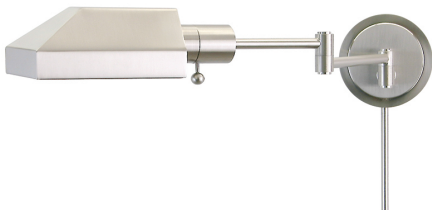

[Read More](#)

SKU: WS12-91J

Price: \$276.00

HOME OFFICE PHARMACY SWING ARM WALL SWINGS

Home/Office Wall Swing Satin Brass

- **SKU:** WS12-51J
- **Finish Shown:** Satin Brass
- Other finishes available. Please call 800-428-5367 for assistance.
- **Dimensions:** 5"H x 8.25"W x 16"D
- **Base/Backplate:** 5"
- **Switch:** On Socket
- **Shade Model:** J-51
- **Shade Size:** 8.25" X 3.75"
- **Shade Material:** Metal
- **Base Material:** Metal
- **Voltage:** 120
- **Number of Bulbs:** 1
- **Bulb:** 100W medium base
- **Type of Bulbs:** LED
- **Bulb Included:** No

[Read More](#)

SKU: WS12-51J

Price: \$276.00

HOME OFFICE PHARMACY SWING ARM WALL SWINGS

Home/Office Wall Swing Satin Nickel

- **SKU:** WS12-52-F
- **Finish Shown:** Satin Nickel
- Other finishes available. Please call 800-428-5367 for assistance.
- **Dimensions:** 5"H x 10"W x 16"D
- **Base/Backplate:** 5"
- **Switch:** On Socket
- **Shade Model:** F-52
- **Shade Size:** 10"
- **Shade Material:** Metal
- **Base Material:** Metal
- **Voltage:** 120
- **Number of Bulbs:** 1
- **Bulb:** 60W-T10 medium base
- **Type of Bulbs:** LED
- **Bulb Included:** No

[Read More](#)

SKU: WS12-52-F

Price: \$276.00

HOME OFFICE PHARMACY SWING ARM WALL SWINGS

Home/Office Wall Swing Satin Nickel

- **SKU:** WS12-52J
- **Finish Shown:** Satin Nickel
- Other finishes available. Please call 800-428-5367 for assistance.
- **Dimensions:** 5"H x 8.25"W x 16"D
- **Base/Backplate:** 5"
- **Switch:** On Socket
- **Shade Model:** J-52
- **Shade Size:** 8.25" X 3.75"
- **Shade Material:** Metal
- **Base Material:** Metal
- **Voltage:** 120
- **Number of Bulbs:** 1
- **Bulb:** 100W medium base
- **Type of Bulbs:** LED