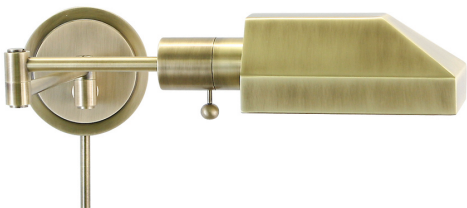

HOME OFFICE PHARMACY SWING ARM WALL SWINGS

Home/Office Wall Swing Antique Brass

- **SKU:** WS12-71J
- **Finish Shown:** Antique Brass
- Other finishes available. Please call 800-428-5367 for assistance.
- **Dimensions:** 5"H x 8.25"W x 16"D
- **Base/Backplate:** 5"
- **Switch:** On Socket
- **Shade Model:** J-71
- **Shade Size:** 8.25" X 3.75"
- **Shade Material:** Metal
- **Base Material:** Metal
- **Voltage:** 120
- **Number of Bulbs:** 1
- **Bulb:** 100W medium base
- **Type of Bulbs:** LED