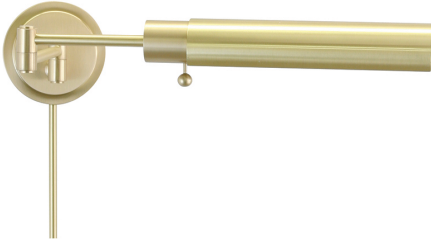

## HOME OFFICE PHARMACY SWING ARM WALL SWINGS

Home/Office Wall Swing Satin Nickel

- **SKU:** WS12-52J
- **Finish Shown:** Satin Nickel
- Other finishes available. Please call 800-428-5367 for assistance.
- **Dimensions:** 5"H x 8.25"W x 16"D
- **Base/Backplate:** 5"
- **Switch:** On Socket
- **Shade Model:** J-52
- **Shade Size:** 8.25" X 3.75"
- **Shade Material:** Metal
- **Base Material:** Metal
- **Voltage:** 120
- **Number of Bulbs:** 1
- **Bulb:** 100W medium base
- **Type of Bulbs:** LED

- **Bulb Included:** No

[Read More](#)

**SKU:** WS12-52J

**Price:** \$276.00