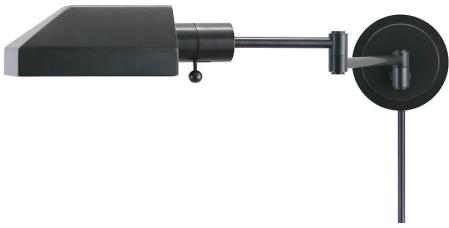

HOME OFFICE PHARMACY SWING ARM WALL SWINGS

Home/Office Wall Swing Oil Rubbed Bronze

- **SKU:** WS12-91J
- **Finish Shown:** Oil Rubbed Bronze
- Other finishes available. Please call 800-428-5367 for assistance.
- **Dimensions:** 5"H x 8.25"W x 16"D
- **Base/Backplate:** 5"
- **Switch:** On Socket
- **Shade Model:** J-91
- **Shade Size:** 8.25" X 3.75"
- **Shade Material:** Metal
- **Base Material:** Metal
- **Voltage:** 120
- **Number of Bulbs:** 1
- **Bulb:** 100W medium base
- **Type of Bulbs:** LED
- **Bulb Included:** No

[Read More](#)

SKU: WS12-91J

Price: $276.00