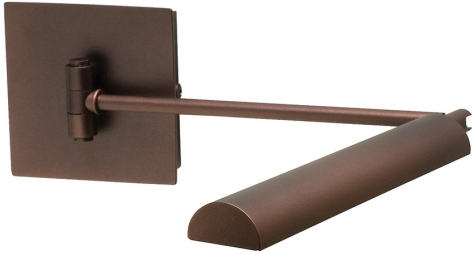

[Read More](#)

SKU: G475-GT

Price: \$398.00

GENERATION LED WALL SWING LAMP

Generation LED Swing Arm Lamp in Platinum Gray

- **SKU:** G475-PG
- **Finish Shown:** Platinum Gray
- Other finishes available. Please call 800-428-5367 for assistance.
- **Dimensions:** 5"H x 7.5"W x 7.5"D
- **Base/Backplate:** 5"
- **Switch:** Touch dimmer switch on shade
- **Shade Size:** 4" x 1 3/8"
- **Shade Material:** Metal
- **Base Material:** Metal
- **Voltage:** 24
- **Number of Bulbs:** 1
- **Bulb:** LED-6W, 3000K, 80CRI, 500 Lumens
- **Type of Bulbs:** LED
- **Bulb Included:** Yes

[Read More](#)

SKU: G475-PG

Price: \$398.00

GENERATION LED WALL SWING LAMP

Generation Collection LED Wall Swings Black

- **SKU:** G375-BLK
- **Finish Shown:** Black
- Other finishes available. Please call 800-428-5367 for assistance.
- **Dimensions:** 5"H x 11.25"W x 24.5"D
- **Base/Backplate:** 5"x 5"
- **Switch:** On Shade
- **Shade Size:** 11.25"
- **Shade Material:** Metal
- **Base Material:** Metal
- **Voltage:** 100-240
- **Number of Bulbs:** 1
- **Bulb:** LED-5W, 3500K, 85CRI, 320 Lumens
- **Type of Bulbs:** LED
- **Bulb Included:** Yes

[Read More](#)

SKU: G375-BLK

Price: \$398.00

GENERATION LED WALL SWING LAMP

Generation Collection LED Wall Swings Chestnut Bronze

- **SKU:** G375-CHB
- **Finish Shown:** Chestnut Bronze
- Other finishes available. Please call 800-428-5367 for assistance.
- **Dimensions:** 5"H x 11.25"W x 24.5"D
- **Base/Backplate:** 5"x 5"
- **Switch:** On Shade
- **Shade Size:** 11.25"
- **Shade Material:** Metal
- **Base Material:** Metal
- **Voltage:** 100-240
- **Number of Bulbs:** 1
- **Bulb:** LED-5W, 3500K, 85CRI, 320 Lumens
- **Type of Bulbs:** LED
- **Bulb Included:** Yes