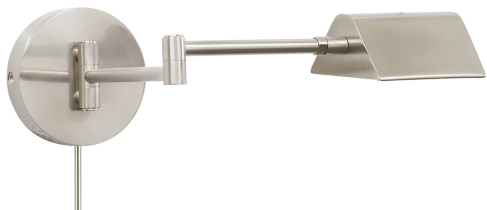

DELTA LED TASK WALL SWINGS

Delta LED Task Wall Swings

- **SKU:** D175-AB
- **Finish Shown:** Antique Brass
- Other finishes available. Please call 800-428-5367 for assistance.
- **Dimensions:** 5.5"H x 5.5"W x 21.25"D
- **Base/Backplate:** 5.5"
- **Switch:** Touch Dimmer on Shade
- **Shade Size:** 2" x 4"
- **Shade Material:** Metal
- **Base Material:** Metal
- **Voltage:** 24
- **Number of Bulbs:** 1
- **Bulb:** LED-6W, 3000K, 80CRI, 500 Lumens
- **Type of Bulbs:** LED
- **Bulb Included:** Yes

[Read More](#)

SKU: D175-AB

Price: \$498.00

DELTA LED TASK WALL SWINGS

Delta LED Task Wall Swings

- **SKU:** D175-OB
- **Finish Shown:** Oil Rubbed Bronze
- Other finishes available. Please call 800-428-5367 for assistance.
- **Dimensions:** 5.5"H x 5.5"W x 21.25"D
- **Base/Backplate:** 5.5"
- **Switch:** Touch Dimmer on Shade
- **Shade Size:** 2" x 4"
- **Shade Material:** Metal
- **Base Material:** Metal
- **Voltage:** 24
- **Number of Bulbs:** 1
- **Bulb:** LED-6W, 3000K, 80CRI, 500 Lumens
- **Type of Bulbs:** LED
- **Bulb Included:** Yes

[Read More](#)

SKU: D175-OB

Price: \$498.00

DELTA LED TASK WALL SWINGS

Delta LED Task Wall Swings

- **SKU:** D175-SN
- **Finish Shown:** Satin Nickel
- Other finishes available. Please call 800-428-5367 for assistance.
- **Dimensions:** 5.5"H x 5.5"W x 21.25"D
- **Base/Backplate:** 5.5"
- **Switch:** Touch Dimmer on Shade
- **Shade Size:** 2" x 4"
- **Shade Material:** Metal
- **Base Material:** Metal
- **Voltage:** 24
- **Number of Bulbs:** 1
- **Bulb:** LED-6W, 3000K, 80CRI, 500 Lumens
- **Type of Bulbs:** LED
- **Bulb Included:** Yes