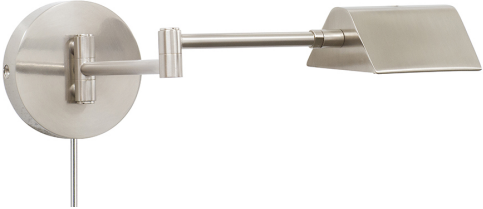

DELTA LED TASK WALL SWINGS

Delta LED Task Wall Swings

- **SKU:** D175-AB
- **Finish Shown:** Antique Brass
- Other finishes available. Please call 800-428-5367 for assistance.
- **Dimensions:** 5.5"H x 5.5"W x 21.25"D
- **Base/Backplate:** 5.5"
- **Switch:** Touch Dimmer on Shade
- **Shade Size:** 2" x 4"
- **Shade Material:** Metal
- **Base Material:** Metal
- **Voltage:** 24
- **Number of Bulbs:** 1
- **Bulb:** LED-6W, 3000K, 80CRI, 500 Lumens
- **Type of Bulbs:** LED
- **Bulb Included:** Yes

[Read More](#)

SKU: D175-AB

Price: \$498.00

DELTA LED TASK WALL SWINGS

Delta LED Task Wall Swings

- **SKU:** D175-OB
- **Finish Shown:** Oil Rubbed Bronze
- Other finishes available. Please call 800-428-5367 for assistance.
- **Dimensions:** 5.5"H x 5.5"W x 21.25"D
- **Base/Backplate:** 5.5"
- **Switch:** Touch Dimmer on Shade
- **Shade Size:** 2" x 4"
- **Shade Material:** Metal
- **Base Material:** Metal
- **Voltage:** 24
- **Number of Bulbs:** 1
- **Bulb:** LED-6W, 3000K, 80CRI, 500 Lumens
- **Type of Bulbs:** LED
- **Bulb Included:** Yes

[Read More](#)

SKU: D175-OB

Price: \$498.00

DELTA LED TASK WALL SWINGS

Delta LED Task Wall Swings

- **SKU:** D175-SN
- **Finish Shown:** Satin Nickel
- Other finishes available. Please call 800-428-5367 for assistance.
- **Dimensions:** 5.5"H x 5.5"W x 21.25"D
- **Base/Backplate:** 5.5"
- **Switch:** Touch Dimmer on Shade
- **Shade Size:** 2" x 4"
- **Shade Material:** Metal
- **Base Material:** Metal
- **Voltage:** 24
- **Number of Bulbs:** 1
- **Bulb:** LED-6W, 3000K, 80CRI, 500 Lumens
- **Type of Bulbs:** LED
- **Bulb Included:** Yes

[Read More](#)

SKU: D175-SN

Price: \$498.00

INDEX

D

Delta LED Task Wall Swings 1, 2