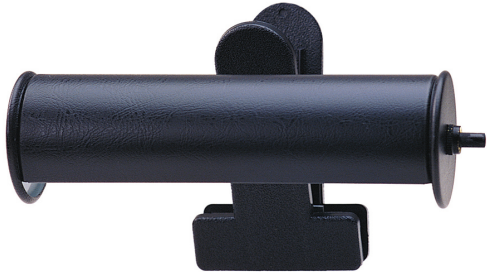

## ADVENT BED CLAMP LAMP

Advent 10" Antique Brass Bed Lamp

- **SKU:** BL10-AB
- **Finish Shown:** Antique Brass
- Other finishes available. Please call 800-428-5367 for assistance.
- **Dimensions:** 8.5"H x 10"W x 10"D
- **Switch:** On Shade
- **Shade Size:** 10"
- **Shade Material:** Metal
- **Base Material:** Metal
- **Voltage:** 120
- **Number of Bulbs:** 1
- **Bulb:** 40W-T10 medium base
- **Type of Bulbs:** Incandescent
- **Bulb Included:** No

## ADVENT CABINET CURIO LIGHT

Advent 7" Polished Brass Cabinet Light

- **SKU:** AC7-61
- **Finish Shown:** Polished Brass
- Other finishes available. Please call 800-428-5367 for assistance.
- **Dimensions:** 2.25"H x 7"W x 2.25"D
- **Switch:** On Shade
- **Shade Size:** 7"
- **Shade Material:** Metal
- **Base Material:** Metal
- **Voltage:** 120
- **Number of Bulbs:** 1
- **Bulb:** 25W-T10 medium base
- **Type of Bulbs:** Incandescent
- **Bulb Included:** Yes

## ADVENT CABINET CURIO LIGHT

Advent 7" Antique Brass Cabinet Light

- **SKU:** AC7-71
- **Finish Shown:** Antique Brass
- Other finishes available. Please call 800-428-5367 for assistance.
- **Dimensions:** 2.25"H x 7"W x 2.25"D
- **Switch:** On Shade
- **Shade Size:** 7"
- **Shade Material:** Metal
- **Base Material:** Metal
- **Voltage:** 120
- **Number of Bulbs:** 1
- **Bulb:** 25W-T10 medium base
- **Type of Bulbs:** Incandescent
- **Bulb Included:** Yes

## **ADVENT CLIP-ON LIGHT**

Advent 7" Black Clip-On Light

- **SKU:** ACL7-7
- **Finish Shown:** Black
- Other finishes available. Please call 800-428-5367 for assistance.
- **Dimensions:** 2.25"H x 7"W x 5.25"D
- **Switch:** On Shade
- **Shade Size:** 7"
- **Shade Material:** Metal
- **Base Material:** Metal
- **Voltage:** 120
- **Number of Bulbs:** 1
- **Bulb:** 25W-T10 medium base
- **Type of Bulbs:** Incandescent
- **Bulb Included:** Yes