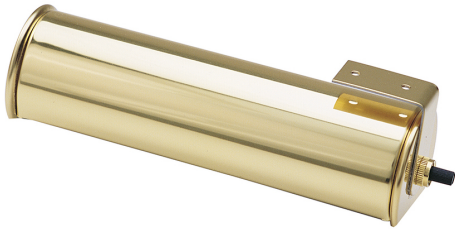

## ADVENT LED LECTERN LAMP

Advent 7" Battery Picture Lights Operated LED Lectern Lamp

- **SKU:** LABLED7-71
- **Finish Shown:** Antique Brass
- Other finishes available. Please call 800-428-5367 for assistance.
- **Dimensions:** 7.25"H x 7"W x 5.5"D
- **Switch:** On Shade
- **Shade Size:** 7"
- **Shade Material:** Metal
- **Base Material:** Metal
- **Voltage:** 6
- **Number of Bulbs:** 1
- **Bulb:** LED-1W, 3000K, 80CRI, 35 Lumens
- **Type of Bulbs:** LED
- **Bulb Included:** Yes

## ADVENT BED CLAMP LAMP

Advent 10" Antique Brass Bed Lamp

- **SKU:** BL10-AB
- **Finish Shown:** Antique Brass
- Other finishes available. Please call 800-428-5367 for assistance.
- **Dimensions:** 8.5"H x 10"W x 10"D
- **Switch:** On Shade
- **Shade Size:** 10"
- **Shade Material:** Metal
- **Base Material:** Metal
- **Voltage:** 120
- **Number of Bulbs:** 1
- **Bulb:** 40W-T10 medium base
- **Type of Bulbs:** Incandescent
- **Bulb Included:** No

[Read More](#)

**SKU:** BL10-AB

**Price:** \$152.00

## ADVENT CABINET CURIO LIGHT

Advent 7" Polished Brass Cabinet Light

- **SKU:** AC7-61
- **Finish Shown:** Polished Brass
- Other finishes available. Please call 800-428-5367 for assistance.
- **Dimensions:** 2.25"H x 7"W x 2.25"D
- **Switch:** On Shade
- **Shade Size:** 7"
- **Shade Material:** Metal
- **Base Material:** Metal
- **Voltage:** 120
- **Number of Bulbs:** 1
- **Bulb:** 25W-T10 medium base
- **Type of Bulbs:** Incandescent
- **Bulb Included:** Yes