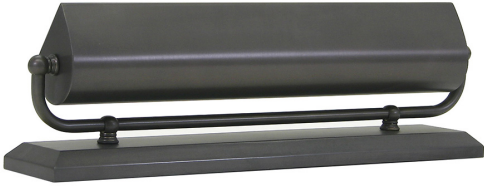

HOUSE OF TROY

MANTEL UPLIGHT

Mantel Light 14" Antique Brass

- **SKU:** MA14-AB
- **Finish Shown:** Antique Brass
- Other finishes available. Please call 800-428-5367 for assistance.
- **Dimensions:** 4.5"H x 14"W x 3"D
- **Base/Backplate:** 3"x 15"
- **Switch:** In-line switch on cord 15" from base
- **Shade Size:** 14"
- **Shade Material:** Metal
- **Base Material:** Metal
- **Voltage:** 120
- **Number of Bulbs:** 2
- **Bulb:** 25W-T10 or 40W-T10 medium base
- **Type of Bulbs:** Incandescent
- **Bulb Included:** No

[Read More](#)

SKU: MA14-AB

Price: \$276.00

MANTEL UPLIGHT

Mantel Light 14" Polished Brass

- **SKU:** MA14-B
- **Finish Shown:** Polished Brass
- Other finishes available. Please call 800-428-5367 for assistance.
- **Dimensions:** 4.5"H x 14"W x 3"D
- **Base/Backplate:** 3"x 15"
- **Switch:** In-line switch on cord 15" from base
- **Shade Size:** 14"
- **Shade Material:** Metal
- **Base Material:** Metal
- **Voltage:** 120
- **Number of Bulbs:** 2
- **Bulb:** 25W-T10 or 40W-T10 medium base
- **Type of Bulbs:** Incandescent
- **Bulb Included:** No

[Read More](#)

SKU: MA14-B

Price: \$276.00

MANTEL UPLIGHT

Mantel Light 14" Mahogany Bronze

- **SKU:** MA14-MB
- **Finish Shown:** Mahogany Bronze
- Other finishes available. Please call 800-428-5367 for assistance.
- **Dimensions:** 4.5"H x 14"W x 3"D
- **Base/Backplate:** 3"x 15"
- **Switch:** In-line switch on cord 15" from base
- **Shade Size:** 14"
- **Shade Material:** Metal
- **Base Material:** Metal
- **Voltage:** 120
- **Number of Bulbs:** 2
- **Bulb:** 25W-T10 or 40W-T10 medium base
- **Type of Bulbs:** Incandescent
- **Bulb Included:** No