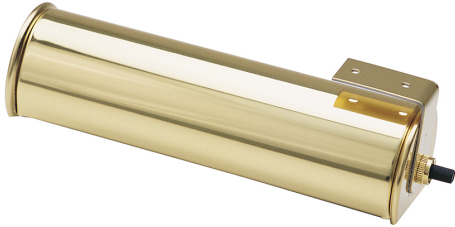

HOUSE OF TROY

ADVENT LED LECTERN LAMP

Advent 7" Battery Picture Lights Operated LED Lectern Lamp

- **SKU:** LABLED7-71
- **Finish Shown:** Antique Brass
- Other finishes available. Please call 800-428-5367 for assistance.
- **Dimensions:** 7.25"H x 7"W x 5.5"D
- **Switch:** On Shade
- **Shade Size:** 7"
- **Shade Material:** Metal
- **Base Material:** Metal
- **Voltage:** 6
- **Number of Bulbs:** 1
- **Bulb:** LED-1W, 3000K, 80CRI, 35 Lumens
- **Type of Bulbs:** LED
- **Bulb Included:** Yes

[Read More](#)

SKU: LABLED7-71

Price: \$122.00

ADVENT BED CLAMP LAMP

Advent 10" Antique Brass Bed Lamp

- **SKU:** BL10-AB
- **Finish Shown:** Antique Brass
- Other finishes available. Please call 800-428-5367 for assistance.
- **Dimensions:** 8.5"H x 10"W x 10"D
- **Switch:** On Shade
- **Shade Size:** 10"
- **Shade Material:** Metal
- **Base Material:** Metal
- **Voltage:** 120
- **Number of Bulbs:** 1
- **Bulb:** 40W-T10 medium base
- **Type of Bulbs:** Incandescent
- **Bulb Included:** No

[Read More](#)

SKU: BL10-AB

Price: \$152.00

ADVENT CABINET CURIO LIGHT

Advent 7" Polished Brass Cabinet Light

- **SKU:** AC7-61
- **Finish Shown:** Polished Brass
- Other finishes available. Please call 800-428-5367 for assistance.
- **Dimensions:** 2.25"H x 7"W x 2.25"D
- **Switch:** On Shade
- **Shade Size:** 7"
- **Shade Material:** Metal
- **Base Material:** Metal
- **Voltage:** 120
- **Number of Bulbs:** 1
- **Bulb:** 25W-T10 medium base
- **Type of Bulbs:** Incandescent
- **Bulb Included:** Yes