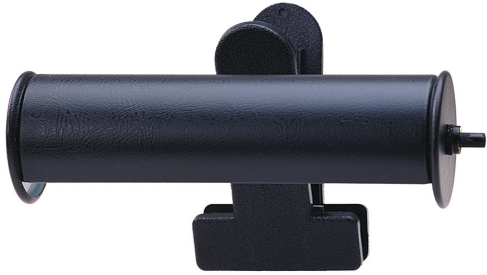

[Read More](#)

SKU: LABLED7-71

Price: \$122.00

ADVENT BED CLAMP LAMP

Advent 10" Antique Brass Bed Lamp

- **SKU:** BL10-AB
- **Finish Shown:** Antique Brass
- Other finishes available. Please call 800-428-5367 for assistance.
- **Dimensions:** 8.5"H x 10"W x 10"D
- **Switch:** On Shade
- **Shade Size:** 10"
- **Shade Material:** Metal
- **Base Material:** Metal
- **Voltage:** 120
- **Number of Bulbs:** 1
- **Bulb:** 40W-T10 medium base
- **Type of Bulbs:** Incandescent
- **Bulb Included:** No

[Read More](#)

SKU: AC7-61

Price: \$54.00

ADVENT CABINET CURIO LIGHT

Advent 7" Antique Brass Cabinet Light

- **SKU:** AC7-71
- **Finish Shown:** Antique Brass
- Other finishes available. Please call 800-428-5367 for assistance.
- **Dimensions:** 2.25"H x 7"W x 2.25"D
- **Switch:** On Shade
- **Shade Size:** 7"
- **Shade Material:** Metal
- **Base Material:** Metal
- **Voltage:** 120
- **Number of Bulbs:** 1
- **Bulb:** 25W-T10 medium base
- **Type of Bulbs:** Incandescent
- **Bulb Included:** Yes

[Read More](#)

SKU: AC7-71

Price: \$54.00

ADVENT CLIP-ON LIGHT

Advent 7" Black Clip-On Light

- **SKU:** ACL7-7
- **Finish Shown:** Black
- Other finishes available. Please call 800-428-5367 for assistance.
- **Dimensions:** 2.25"H x 7"W x 5.25"D
- **Switch:** On Shade
- **Shade Size:** 7"
- **Shade Material:** Metal
- **Base Material:** Metal
- **Voltage:** 120
- **Number of Bulbs:** 1
- **Bulb:** 25W-T10 medium base
- **Type of Bulbs:** Incandescent
- **Bulb Included:** Yes