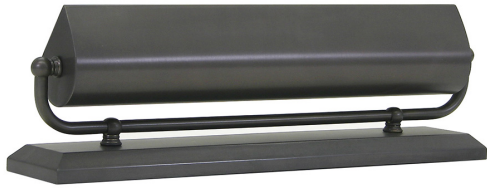

MANTEL UPLIGHT

Mantel Light 14" Mahogany Bronze

- **SKU:** MA14-MB
- **Finish Shown:** Mahogany Bronze
- Other finishes available. Please call 800-428-5367 for assistance.
- **Dimensions:** 4.5"H x 14"W x 3"D
- **Base/Backplate:** 3"x 15"
- **Switch:** In-line switch on cord 15" from base
- **Shade Size:** 14"
- **Shade Material:** Metal
- **Base Material:** Metal
- **Voltage:** 120
- **Number of Bulbs:** 2
- **Bulb:** 25W-T10 or 40W-T10 medium base
- **Type of Bulbs:** Incandescent
- **Bulb Included:** No

[Read More](#)

SKU: MA14-MB

Price: $276.00

HOUSE OF TROY