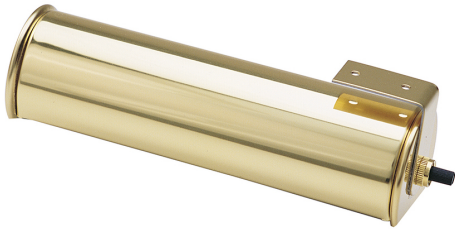

HOUSE OF TROY

ADVENT LED LECTERN LAMP

Advent 7" Battery Picture Lights Operated LED Lectern Lamp

- **SKU:** LABLED7-71
- **Finish Shown:** Antique Brass
- Other finishes available. Please call 800-428-5367 for assistance.
- **Dimensions:** 7.25"H x 7"W x 5.5"D
- **Switch:** On Shade
- **Shade Size:** 7"
- **Shade Material:** Metal
- **Base Material:** Metal
- **Voltage:** 6
- **Number of Bulbs:** 1
- **Bulb:** LED-1W, 3000K, 80CRI, 35 Lumens
- **Type of Bulbs:** LED
- **Bulb Included:** Yes

[Read More](#)

SKU: LABLED7-71

Price: \$122.00

ADVENT BED CLAMP LAMP

Advent 10" Antique Brass Bed Lamp

- **SKU:** BL10-AB
- **Finish Shown:** Antique Brass
- Other finishes available. Please call 800-428-5367 for assistance.
- **Dimensions:** 8.5"H x 10"W x 10"D
- **Switch:** On Shade
- **Shade Size:** 10"
- **Shade Material:** Metal
- **Base Material:** Metal
- **Voltage:** 120
- **Number of Bulbs:** 1
- **Bulb:** 40W-T10 medium base
- **Type of Bulbs:** Incandescent
- **Bulb Included:** No

[Read More](#)

SKU: BL10-AB

Price: \$152.00

ADVENT CABINET CURIO LIGHT

Advent 7" Polished Brass Cabinet Light

- **SKU:** AC7-61
- **Finish Shown:** Polished Brass
- Other finishes available. Please call 800-428-5367 for assistance.
- **Dimensions:** 2.25"H x 7"W x 2.25"D
- **Switch:** On Shade
- **Shade Size:** 7"
- **Shade Material:** Metal
- **Base Material:** Metal
- **Voltage:** 120
- **Number of Bulbs:** 1
- **Bulb:** 25W-T10 medium base
- **Type of Bulbs:** Incandescent
- **Bulb Included:** Yes