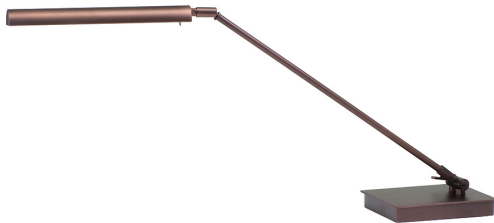

[Read More](#)

SKU: G450-BLK

Price: \$398.00

GENERATION ADJUSTABLE LED DESK LAMP

Generation Adjustable LED Table Lamps in Bittersweet

- **SKU:** G450-BS
- **Finish Shown:** Bittersweet
- Other finishes available. Please call 800-428-5367 for assistance.
- **Dimensions:** 11" - 16.5"H x 9"W x 9"D
- **Base/Backplate:** 7"
- **Switch:** Touch dimmer switch on shade
- **Shade Size:** 4" x 1 3/8"
- **Shade Material:** Metal
- **Base Material:** Metal
- **Voltage:** 24
- **Number of Bulbs:** 1
- **Bulb:** LED-6W, 3000K, 80CRI, 500 Lumens
- **Type of Bulbs:** LED
- **Bulb Included:** Yes

[Read More](#)

SKU: G450-BS

Price: \$398.00

GENERATION ADJUSTABLE LED DESK/PIANO AND DESK LAMP

Generation Collection LED Desk/Piano and Desk
Lamps Black

- **SKU:** G350-BLK
- **Finish Shown:** Black
- Other finishes available. Please call 800-428-5367 for assistance.
- **Dimensions:** 11"-22"H x 11.25"W x 17"D
- **Base/Backplate:** 6"x 7.25"
- **Switch:** On Shade
- **Shade Size:** 11.25"
- **Shade Material:** Metal
- **Base Material:** Metal
- **Voltage:** 100-240
- **Number of Bulbs:** 1
- **Bulb:** LED-5W, 3500K, 85CRI, 320 Lumens
- **Type of Bulbs:** LED
- **Bulb Included:** Yes

[Read More](#)

SKU: G350-BLK

Price: \$398.00

GENERATION ADJUSTABLE LED DESK/PIANO AND DESK LAMP

Generation Collection LED Desk/Piano and Desk
Lamps Chestnut Bronze

- **SKU:** G350-CHB
- **Finish Shown:** Chestnut Bronze
- Other finishes available. Please call 800-428-5367 for assistance.
- **Dimensions:** 11"- 22"H x 11.25"W x 30.5"D
- **Base/Backplate:** 6"x 7.25"
- **Switch:** On Shade
- **Shade Size:** 11.25"
- **Shade Material:** Metal
- **Base Material:** Metal
- **Voltage:** 100-240
- **Number of Bulbs:** 1
- **Bulb:** LED-5W, 3500K, 85CRI, 320 Lumens
- **Type of Bulbs:** LED
- **Bulb Included:** Yes