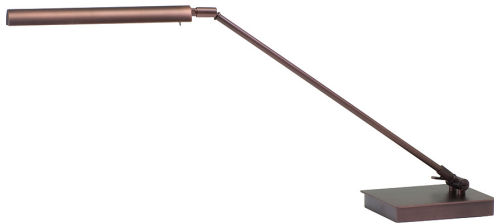

GENERATION ADJUSTABLE LED DESK/PIANO AND DESK LAMP

Generation Collection LED Desk/Piano and Desk
Lamps Chestnut Bronze

- **SKU:** G350-CHB
- **Finish Shown:** Chestnut Bronze
- Other finishes available. Please call 800-428-5367 for assistance.
- **Dimensions:** 11"- 22"H x 11.25"W x 30.5"D
- **Base/Backplate:** 6"x 7.25"
- **Switch:** On Shade
- **Shade Size:** 11.25"
- **Shade Material:** Metal
- **Base Material:** Metal
- **Voltage:** 100-240
- **Number of Bulbs:** 1
- **Bulb:** LED-5W, 3500K, 85CRI, 320 Lumens
- **Type of Bulbs:** LED
- **Bulb Included:** Yes