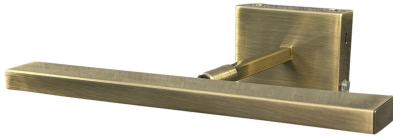

[Read More](#)

SKU: RALED24-BLK

Price: \$250.00

RECHARGEABLE ADVENT LED PICTURE LIGHTS

Rechargeable Advent 24" LED Antique Brass
Picture Lights

- **SKU:** RALED24-AB
- **Finish Shown:** Antique Brass
- Other finishes available. Please call 800-428-5367 for assistance.
- **Dimensions:** 3"H x 24"W x 8.5"D
- **Base/Backplate:** 3" X 6" X 1"
- **Switch:** on backplate
- **Shade Size:** 24"
- **Shade Material:** Metal
- **Base Material:** Metal
- **Number of Bulbs:** 1
- **Bulb:** 2700K 90 CRI 4WLED 400 lumens
- **Type of Bulbs:** LED
- **Bulb Included:** Yes

[Read More](#)

SKU: RALED24-AB

Price: \$250.00

RECHARGEABLE ADVENT LED PICTURE LIGHTS

Rechargeable Advent 12" LED Black Picture
Lights

- **SKU:** RALED12-BLK
- **Finish Shown:** Black
- Other finishes available. Please call 800-428-5367 for assistance.
- **Dimensions:** 3"H x 12"W x 8.5"D
- **Base/Backplate:** 3" X 4" X 1"
- **Switch:** on backplate
- **Shade Size:** 12"
- **Shade Material:** Metal
- **Base Material:** Metal
- **Number of Bulbs:** 1
- **Bulb:** 2700K 90 CRI 3WLED 300 lumens
- **Type of Bulbs:** LED
- **Bulb Included:** Yes

[Read More](#)

SKU: RALED12-BLK

Price: \$198.00

RECHARGEABLE ADVENT LED PICTURE LIGHTS

Rechargeable Advent 12" LED Antique Brass
Picture Lights

- **SKU:** RALED12-AB
- **Finish Shown:** Antique Brass
- Other finishes available. Please call 800-428-5367 for assistance.
- **Dimensions:** 3"H x 12"W x 8.5"D
- **Base/Backplate:** 3" X 4" X 1"
- **Switch:** on backplate
- **Shade Size:** 12"
- **Shade Material:** Metal
- **Base Material:** Metal
- **Number of Bulbs:** 1
- **Bulb:** 2700K 90 CRI 3WLED 300 lumens
- **Type of Bulbs:** LED
- **Bulb Included:** Yes