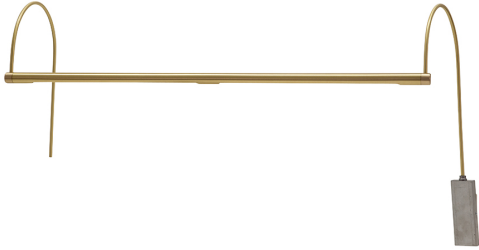

ULTRA SLIM-LINE LED PICTURE LIGHT

Ultra Slim-Line 28" LED Satin Brass Picture Light

- **SKU:** USLEDZ28-51
- **Finish Shown:** Satin Brass
- Other finishes available. Please call 800-428-5367 for assistance.
- **Dimensions:** 5.5"H x 28"W x 8"D
- **Switch:** In-line switch on cord 3' from plug
- **Shade Size:** 28"
- **Shade Material:** Metal
- **Base Material:** Metal
- **Voltage:** 120
- **Number of Bulbs:** 1
- **Bulb:** LED-9W, 2700K, 90CRI, 720 Lumens
- **Type of Bulbs:** LED
- **Bulb Included:** Yes

[Read More](#)

SKU: USLEDZ28-51

Price: $492.00