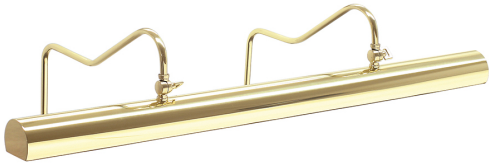

## HYDE PARK PICTURE LIGHT

Hyde Park 8" Oil Rubbed Bronze Picture Light

- **SKU:** HP8-91
- **Finish Shown:** Oil Rubbed Bronze
- Other finishes available. Please call 800-428-5367 for assistance.
- **Dimensions:** 9"H x 8"W x 12"D
- **Switch:** In-line hi-lo switch on cord 3' from plug
- **Shade Size:** 8"
- **Shade Material:** Metal
- **Base Material:** Metal
- **Voltage:** 120
- **Number of Bulbs:** 1
- **Bulb:** 25W-T10 or 40W-T10 medium base
- **Type of Bulbs:** Incandescent
- **Bulb Included:** No

## HYDE PARK PICTURE LIGHT

Hyde Park 16" Oil Rubbed Bronze Picture Light

- **SKU:** HP16-91
- **Finish Shown:** Oil Rubbed Bronze
- Other finishes available. Please call 800-428-5367 for assistance.
- **Dimensions:** 9"H x 16"W x 12"D
- **Switch:** In-line hi-lo switch on cord 3' from plug
- **Shade Size:** 16"
- **Shade Material:** Metal
- **Base Material:** Metal
- **Voltage:** 120
- **Number of Bulbs:** 2
- **Bulb:** 25W-T10 or 40W-T10 medium base
- **Type of Bulbs:** Incandescent
- **Bulb Included:** No

## HYDE PARK PICTURE LIGHT

Hyde Park 30" Polished Brass Picture Light

- **SKU:** HP30-61
- **Finish Shown:** Polished Brass
- Other finishes available. Please call 800-428-5367 for assistance.
- **Dimensions:** 9"H x 30"W x 12"D
- **Switch:** In-line hi-lo switch on cord 3' from plug
- **Shade Size:** 30"
- **Shade Material:** Metal
- **Base Material:** Metal
- **Voltage:** 120
- **Number of Bulbs:** 4
- **Bulb:** 25W-T10 or 40W-T10 medium base
- **Type of Bulbs:** Incandescent
- **Bulb Included:** No