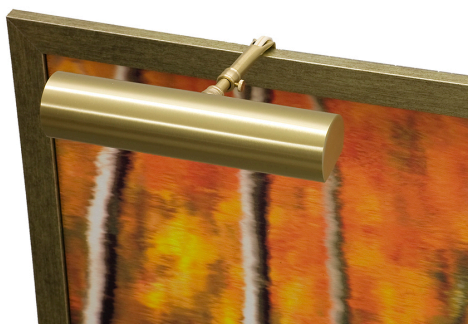

[Read More](#)

SKU: C24-51

Price: $248.00

CLASSIC CONTEMPORARY PICTURE LIGHT

Contemporary 9" Satin Brass Picture Light

- **SKU:** C9-51
- **Finish Shown:** Satin Brass
- Other finishes available. Please call 800-428-5367 for assistance.
- **Dimensions:** 2"H x 9"W x 5"-7"D
- **Switch:** In-line hi-lo switch on cord 3' from plug
- **Shade Size:** 9"
- **Shade Material:** Metal
- **Base Material:** Metal
- **Voltage:** 120
- **Number of Bulbs:** 1
- **Bulb:** 25W-T10 or 40W-T10 medium base
- **Type of Bulbs:** Incandescent
- **Bulb Included:** No

[Read More](#)

SKU: C9-51

Price: $92.00