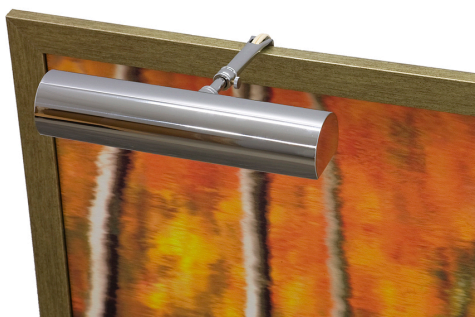

CLASSIC CONTEMPORARY PICTURE LIGHT

Contemporary 9" Polished Chrome Picture Light

- **SKU:** C9-62
- **Finish Shown:** Chrome
- Other finishes available. Please call 800-428-5367 for assistance.
- **Dimensions:** 2"H x 9"W x 5"-7"D
- **Switch:** In-line hi-lo switch on cord 3' from plug
- **Shade Size:** 9"
- **Shade Material:** Metal
- **Base Material:** Metal
- **Voltage:** 120
- **Number of Bulbs:** 1
- **Bulb:** 25W-T10 or 40W-T10 medium base
- **Type of Bulbs:** Incandescent
- **Bulb Included:** No