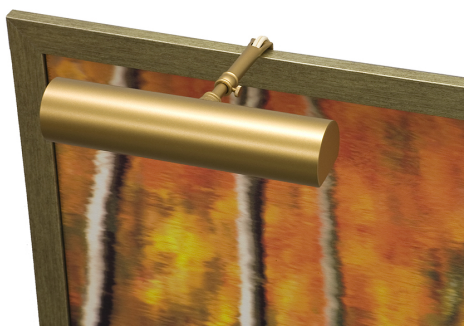

CLASSIC CONTEMPORARY PICTURE LIGHT

Contemporary 9" Gold Smooth Picture Light

- **SKU:** C9-1
- **Finish Shown:** Gold
- Other finishes available. Please call 800-428-5367 for assistance.
- **Dimensions:** 2"H x 9"W x 5"-7"D
- **Switch:** In-line hi-lo switch on cord 3' from plug
- **Shade Size:** 9"
- **Shade Material:** Metal
- **Base Material:** Metal
- **Voltage:** 120
- **Number of Bulbs:** 1
- **Bulb:** 25W-T10 or 40W-T10 medium base
- **Type of Bulbs:** Incandescent
- **Bulb Included:** No