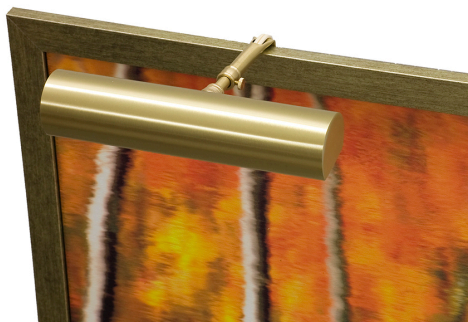

[Read More](#)

SKU: C24-51

Price: $248.00

CLASSIC CONTEMPORARY PICTURE LIGHT

Contemporary 9" Satin Brass Picture Light

- **SKU:** C9-51
- **Finish Shown:** Satin Brass
- Other finishes available. Please call 800-428-5367 for assistance.
- **Dimensions:** 2"H x 9"W x 5"-7"D
- **Switch:** In-line hi-lo switch on cord 3' from plug
- **Shade Size:** 9"
- **Shade Material:** Metal
- **Base Material:** Metal
- **Voltage:** 120
- **Number of Bulbs:** 1
- **Bulb:** 25W-T10 or 40W-T10 medium base
- **Type of Bulbs:** Incandescent
- **Bulb Included:** No

[Read More](#)

SKU: C9-51

Price: $92.00