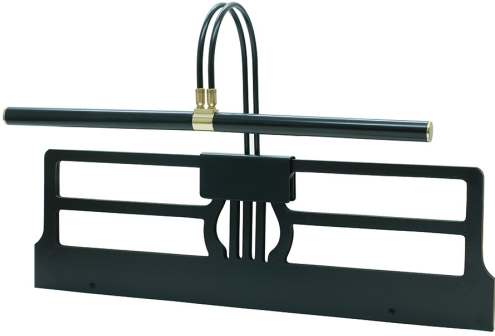

[Read More](#)

SKU: GPLED19-7

Price: \$304.00

GRAND PIANO LED CLAMP LAMP

Grand Piano LED Clamp Lamp 26" Black

- **SKU:** GPLED26-7
- **Finish Shown:** Black
- Other finishes available. Please call 800-428-5367 for assistance.
- **Dimensions:** 5.5"H x 26"W x 5.5"D
- **Base/Backplate:** 2.5" x 5.5"
- **Switch:** On Shade
- **Shade Size:** 26"
- **Shade Material:** Metal
- **Base Material:** Metal
- **Voltage:** 100-240
- **Number of Bulbs:** 1
- **Bulb:** LED-5W, 3500K, 85CRI, 640 Lumens
- **Type of Bulbs:** LED

- **Bulb Included:** Yes

[Read More](#)

SKU: GPLED26-7

Price: \$482.00

GRAND PIANO CLAMP LAMP

Slim-Line Grand Piano and Desk Lamps 22"
Polished Brass

- **SKU:** GPXL22-61
- **Finish Shown:** Polished Brass
- Other finishes available. Please call 800-428-5367 for assistance.
- **Dimensions:** 8"H x 22"W x 7.25"D
- **Base/Backplate:** adjusts to .75"
- **Switch:** In-line switch on cord 6" from clamp
- **Shade Size:** 22"
- **Shade Material:** Metal
- **Base Material:** Metal
- **Voltage:** 120
- **Number of Bulbs:** 4
- **Bulb:** 15W-T4 candelabra base
- **Type of Bulbs:** Incandescent
- **Bulb Included:** Yes

[Read More](#)

SKU: GPXL22-61

Price: \$416.00

GRAND PIANO CLAMP LAMP

Slim-Line Grand Piano and Desk Lamps 22" Black with Polished Brass Accents

- **SKU:** GPXL-617
- **Finish Shown:** Black/Polished Brass
- Other finishes available. Please call 800-428-5367 for assistance.
- **Dimensions:** 8"H x 22"W x 7.25"D
- **Base/Backplate:** adjusts to .75"
- **Switch:** In-line switch on cord 6" from clamp
- **Shade Size:** 22"
- **Shade Material:** Metal
- **Base Material:** Metal
- **Voltage:** 120
- **Number of Bulbs:** 4
- **Bulb:** 15W-T4 candelabra base
- **Type of Bulbs:** Incandescent
- **Bulb Included:** Yes