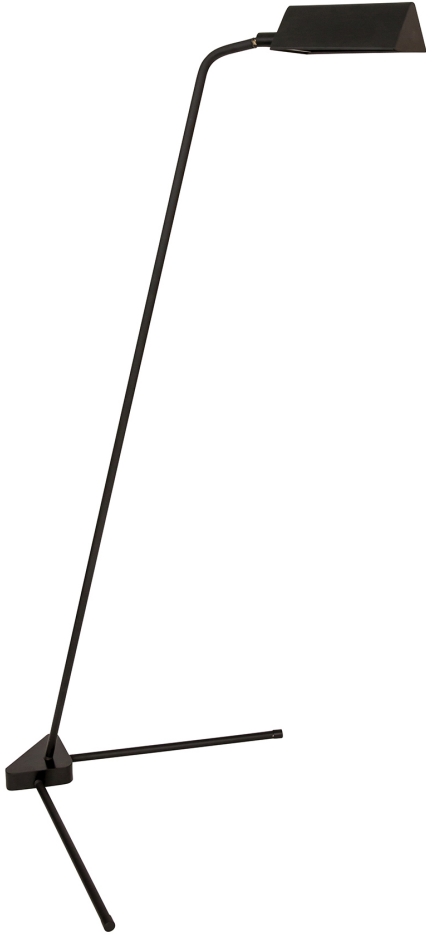

## VICTORY FLOOR LAMPS

Victory Floor Lamps with Metal Shade in Black

- **SKU:** VIC925-BLK
- **Finish Shown:** Black
- Other finishes available. Please call 800-428-5367 for assistance.
- **Dimensions:** 48"H x 4W x 12D
- **Base/Backplate:** 17" ext
- **Switch:** Full Range Dimmer
- **Shade Size:** 6.5" x 4" x 2.25"
- **Shade Material:** Metal
- **Base Material:** Metal
- **Voltage:** 120
- **Number of Bulbs:** 1
- **Bulb:** LED5W Candelabra
- **Type of Bulbs:** LED
- **Bulb Included:** Yes

[Read More](#)

**SKU:** VIC925-BLK

**Price:** \$322.00

## VICTORY FLOOR LAMPS

Victory Floor Lamps with Metal Shade in Champagne

- **SKU:** VIC925-CT
- **Finish Shown:** Champagne
- Other finishes available. Please call 800-428-5367 for assistance.
- **Dimensions:** 48"H x 4W x 12D
- **Base/Backplate:** 17" ext
- **Switch:** Full Range Dimmer
- **Shade Size:** 6.5" x 4" x 2.25"
- **Shade Material:** Metal
- **Base Material:** Metal
- **Voltage:** 120
- **Number of Bulbs:** 1
- **Bulb:** LED5W Candelabra
- **Type of Bulbs:** LED
- **Bulb Included:** Yes

## VICTORY FLOOR LAMPS

Victory Floor Lamps with Fabric Shade in Champagne

- **SKU:** VIC900-CT
- **Finish Shown:** Champagne
- Other finishes available. Please call 800-428-5367 for assistance.
- **Dimensions:** 61.25"H x 20W x D
- **Base/Backplate:** 17" ext
- **Switch:** On Socket
- **Shade Model:** 40377
- **Shade Size:** 6" x 20" x 12"
- **Shade Material:** White Linen Hardback
- **Base Material:** Metal
- **Voltage:** 120
- **Number of Bulbs:** 1
- **Bulb:** 100W 3-way medium base
- **Type of Bulbs:** LED
- **Bulb Included:** No