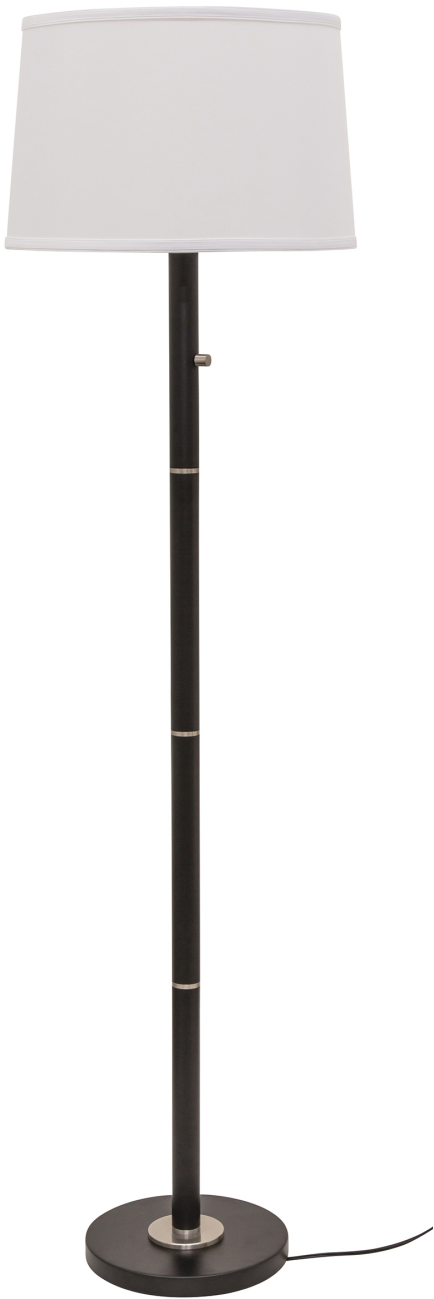

HOUSE OF TROY

RUPERT FLOOR LAMPS

Rupert three way floor lamp in granite with satin nickel accents

- **SKU:** RU703-GT
- **Finish Shown:** Granite
- Other finishes available. Please call 800-428-5367 for assistance.
- **Dimensions:** 62"H x 17"W x 17"D
- **Base/Backplate:** 11"
- **Switch:** full range dimmer on column
- **Shade Model:** 40433
- **Shade Size:** 15" x 17" x 10.5"
- **Shade Material:** White Linen Hardback
- **Base Material:** Metal
- **Voltage:** 120
- **Number of Bulbs:** 3
- **Bulb:** 100W medium base
- **Type of Bulbs:** LED
- **Bulb Included:** No

[Read More](#)

SKU: RU703-GT

Price: \$496.00

RUPERT FLOOR LAMPS

Rupert three way floor lamp in white with weathered brass accents

- **SKU:** RU703-WT
- **Finish Shown:** White
- Other finishes available. Please call 800-428-5367 for assistance.
- **Dimensions:** 62"H x 17"W x 17"D
- **Base/Backplate:** 11"
- **Switch:** full range dimmer on column
- **Shade Model:** 40433
- **Shade Size:** 15" x 17" x 10.5"
- **Shade Material:** White Linen Hardback
- **Base Material:** Metal
- **Voltage:** 120
- **Number of Bulbs:** 3
- **Bulb:** 100W medium base
- **Type of Bulbs:** LED
- **Bulb Included:** No

[Read More](#)

SKU: RU703-WT

Price: \$496.00

RUPERT FLOOR LAMPS

Rupert three way floor lamp in black with satin nickel accents

- **SKU:** RU703-BLK
- **Finish Shown:** Black
- Other finishes available. Please call 800-428-5367 for assistance.
- **Dimensions:** 62"H x 17"W x 17"D
- **Base/Backplate:** 11"
- **Switch:** full range dimmer on column
- **Shade Model:** 40433
- **Shade Size:** 15" x 17" x 10.5"
- **Shade Material:** White Linen Hardback
- **Base Material:** Metal
- **Voltage:** 120
- **Number of Bulbs:** 3
- **Bulb:** 100W medium base
- **Type of Bulbs:** LED
- **Bulb Included:** No