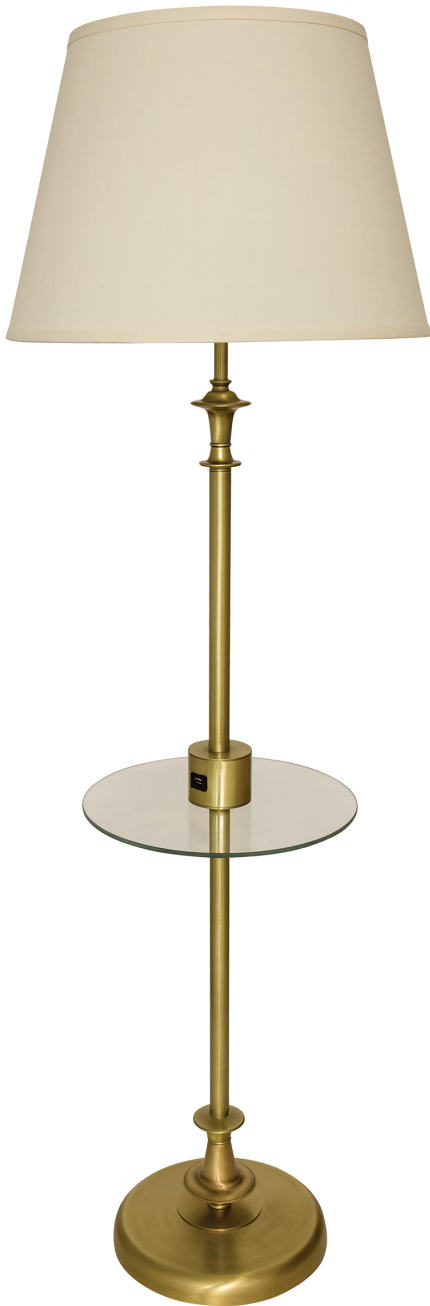

HOUSE OF TROY

RANDOLPH FLOOR LAMPS

Randolph Floor Lamps with Table and USB Port in Antique Brass

- **SKU:** RA302-AB
- **Finish Shown:** Antique Brass
- Other finishes available. Please call 800-428-5367 for assistance.
- **Dimensions:** 57"H x 18W x D
- **Base/Backplate:** 11
- **Switch:** On Socket
- **Shade Model:** 40569
- **Shade Size:** 12" x 18" x 12"
- **Shade Material:** Off White Linen Hardback
- **Base Material:** Metal
- **Voltage:** 120
- **Number of Bulbs:** 1
- **Bulb:** 100W 3-way medium base
- **Type of Bulbs:** LED
- **Bulb Included:** No

[Read More](#)

SKU: RA302-AB

Price: \$464.00

RANDOLPH FLOOR LAMPS

Randolph Floor Lamps with Table and USB Port in Oil Rubbed Bronze

- **SKU:** RA302-OB
- **Finish Shown:** Oil Rubbed Bronze
- Other finishes available. Please call 800-428-5367 for assistance.
- **Dimensions:** 57"H x 18W x D
- **Base/Backplate:** 11
- **Switch:** On Socket
- **Shade Model:** 40569
- **Shade Size:** 12" x 18" x 12"
- **Shade Material:** Off White Linen Hardback
- **Base Material:** Metal
- **Voltage:** 120
- **Number of Bulbs:** 1
- **Bulb:** 100W 3-way medium base
- **Type of Bulbs:** LED
- **Bulb Included:** No

[Read More](#)

SKU: RA302-OB

Price: \$464.00

RANDOLPH FLOOR LAMPS

Randolph Swing Arm Floor Lamps in Antique Brass

- **SKU:** RA301-AB
- **Finish Shown:** Antique Brass
- Other finishes available. Please call 800-428-5367 for assistance.
- **Dimensions:** 58"H x 16W x 21D
- **Base/Backplate:** 11
- **Switch:** On Socket
- **Shade Model:** 40497
- **Shade Size:** 11" x 16" x 11"
- **Shade Material:** Off White Linen Hardback
- **Base Material:** Metal
- **Voltage:** 120
- **Number of Bulbs:** 1
- **Bulb:** 100W 3-way medium base
- **Type of Bulbs:** LED
- **Bulb Included:** No