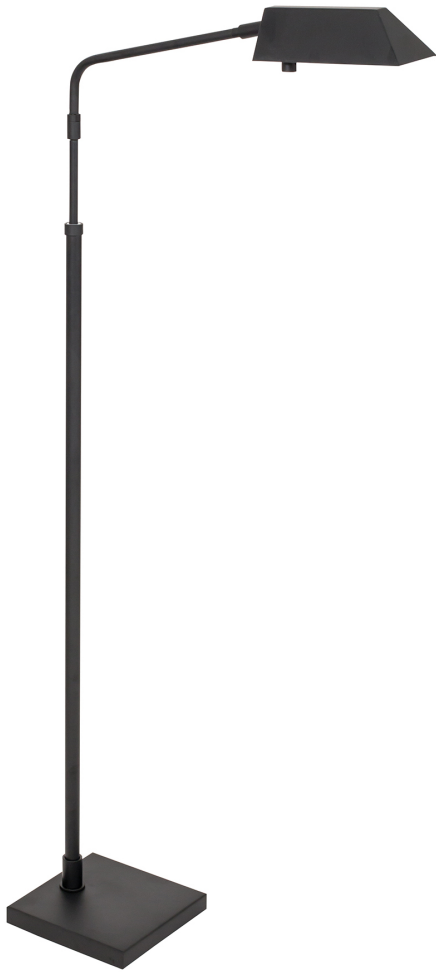

## NEWBURY FLOOR LAMPS

Newbury Adjustable Floor Lamps in Satin Nickel

- **SKU:** NEW200-SN
- **Finish Shown:** Satin Nickel
- Other finishes available. Please call 800-428-5367 for assistance.
- **Dimensions:** 42" to 54" H x 10"W x 18"D
- **Base/Backplate:** 10" x 10"
- **Switch:** On Shade
- **Shade Size:** 2"H x 3"W x 7"L
- **Shade Material:** Metal
- **Base Material:** Metal
- **Voltage:** 120
- **Number of Bulbs:** 1
- **Bulb:** LED-3000K, 90+CRI, 5W, 545 Lumens  
Candelabra Base
- **Type of Bulbs:** LED
- **Bulb Included:** Yes

## NEWBURY FLOOR LAMPS

Newbury Adjustable Floor Lamps in Antique Brass

- **SKU:** NEW200-AB
- **Finish Shown:** Antique Brass
- Other finishes available. Please call 800-428-5367 for assistance.
- **Dimensions:** 42" to 54" H x 10"W x 18"D
- **Base/Backplate:** 10" x 10"
- **Switch:** On Shade
- **Shade Size:** 2"H x 3"W x 7"L
- **Shade Material:** Metal
- **Base Material:** Metal
- **Voltage:** 120
- **Number of Bulbs:** 1
- **Bulb:** LED-3000K, 90+CRI, 5W, 545 Lumens  
Candelabra Base
- **Type of Bulbs:** LED
- **Bulb Included:** Yes

[Read More](#)

**SKU:** NEW200-AB

**Price:** \$552.00

## NEWBURY FLOOR LAMPS

Newbury Adjustable Floor Lamps in Black

- **SKU:** NEW200-BLK
- **Finish Shown:** Black
- Other finishes available. Please call 800-428-5367 for assistance.
- **Dimensions:** 42" to 54" H x 10"W x 18"D
- **Base/Backplate:** 10" x 10"
- **Switch:** On Shade
- **Shade Size:** 2"H x 3"W x 7"L
- **Shade Material:** Metal
- **Base Material:** Metal
- **Voltage:** 120
- **Number of Bulbs:** 1
- **Bulb:** LED-3000K, 90+CRI, 5W, 545 Lumens  
Candelabra Base
- **Type of Bulbs:** LED
- **Bulb Included:** Yes