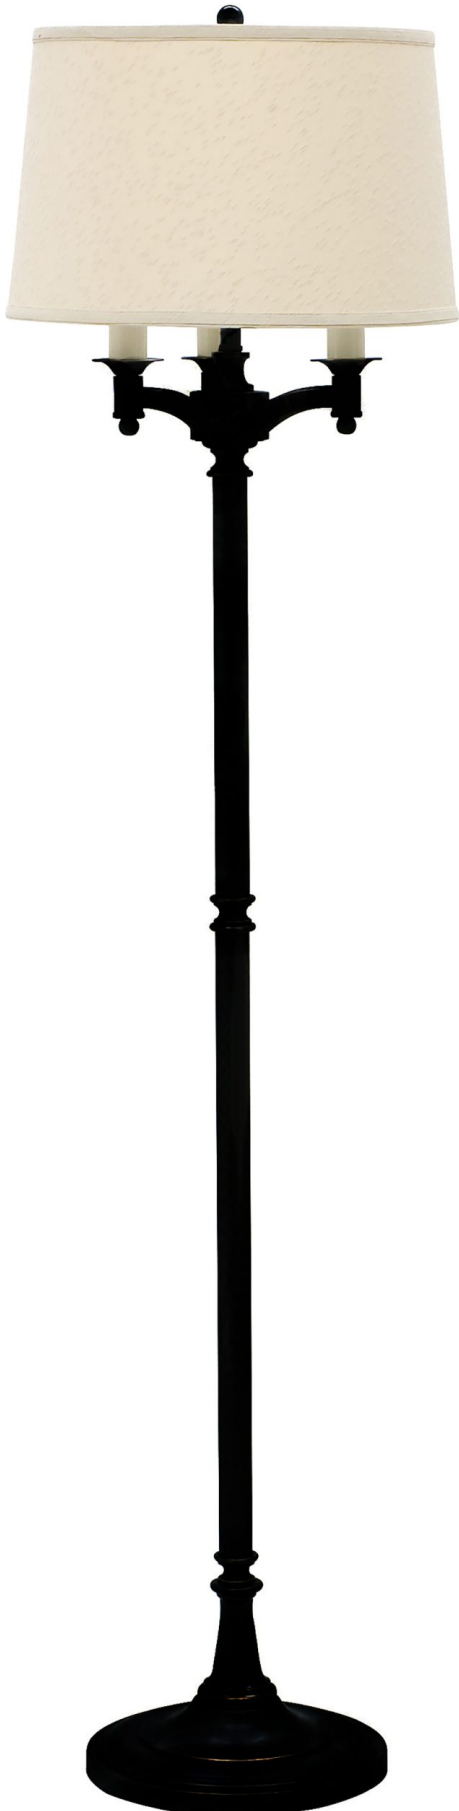

## LANCASTER SIX-WAY FLOOR LAMPS

Lancaster 62.75" Satin Nickel Six Way Floor Lamps

- **SKU:** L800-SN
- **Finish Shown:** Satin Nickel
- Other finishes available. Please call 800-428-5367 for assistance.
- **Dimensions:** 62.75"H x 17"W x 17"D
- **Base/Backplate:** 11"
- **Switch:** On Column
- **Shade Model:** 40433
- **Shade Size:** 15" x 17" x 10.5"
- **Shade Material:** White Linen Hardback
- **Base Material:** Metal
- **Voltage:** 120
- **Number of Bulbs:** 1
- **Bulb:**(1) 150W 3-way (3) 75W single
- **Type of Bulbs:** LED
- **Bulb Included:** No

## LANCASTER SIX-WAY FLOOR LAMPS

Lancaster 62.75" Antique Brass Six Way Floor Lamps

- **SKU:** L800-AB
- **Finish Shown:** Antique Brass
- Other finishes available. Please call 800-428-5367 for assistance.
- **Dimensions:** 62.75"H x 17"W x 17"D
- **Base/Backplate:** 11"
- **Switch:** On Column
- **Shade Model:** 40432
- **Shade Size:** 15" x 17" x 10.5"
- **Shade Material:** Off-White Linen Hardback
- **Base Material:** Metal
- **Voltage:** 120
- **Number of Bulbs:** 1
- **Bulb:** (1) 150W 3-way (3) 75W single
- **Type of Bulbs:** LED
- **Bulb Included:** No

## LANCASTER SIX-WAY FLOOR LAMPS

Lancaster 62.75" Black Six Way Floor Lamps

- **SKU:** L800-BLK
- **Finish Shown:** Black
- Other finishes available. Please call 800-428-5367 for assistance.
- **Dimensions:** 62.75"H x 17"W x 17"D
- **Base/Backplate:** 11"
- **Switch:** On Column
- **Shade Model:** 40433
- **Shade Size:** 15" x 17" x 10.5"
- **Shade Material:** White Linen Hardback
- **Base Material:** Metal
- **Voltage:** 120
- **Number of Bulbs:** 1
- **Bulb:** 150W 3-way medium base
- **Type of Bulbs:** LED
- **Bulb Included:** No