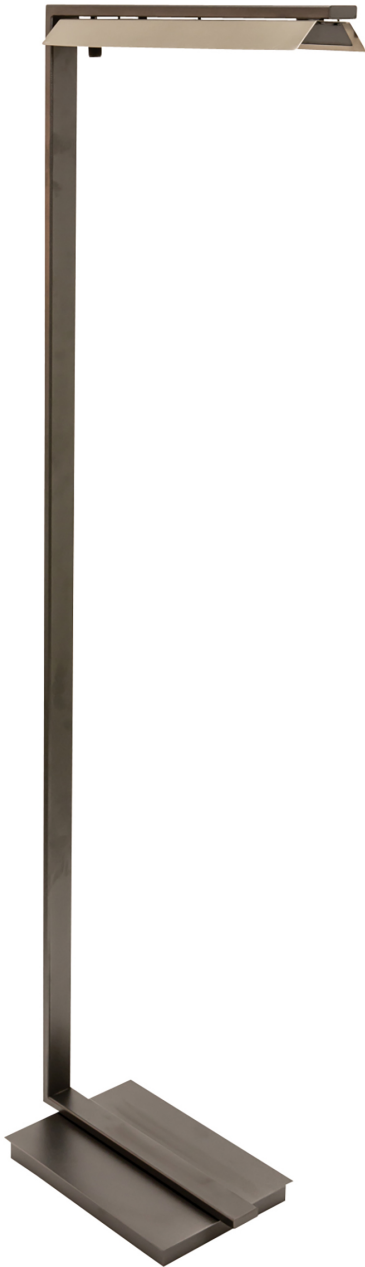

HOUSE OF TROY

JAY FLOOR LAMP

Jay 52" LED Floor Lamps in Granite with Satin Nickel

- **SKU:** JLED500-GT
- **Finish Shown:** Granite
- Other finishes available. Please call 800-428-5367 for assistance.
- **Dimensions:** 52"H x 8"W x 15.5"D
- **Base/Backplate:** 8" x 13"
- **Switch:** On Shade
- **Shade Size:** 3.75" x 14"
- **Shade Material:** Metal
- **Base Material:** Metal
- **Voltage:** 120
- **Bulb:** Integrated LED-3000K, 85 CRI, 4.5W, 500 Lumens
- **Type of Bulbs:** LED
- **Bulb Included:** Yes

[Read More](#)

SKU: JLED500-GT

Price: \$552.00

JAY FLOOR LAMP

Jay 52" LED Floor Lamps in Black with Polished Nickel

- **SKU:** JLED500-BLK
- **Finish Shown:** Black
- Other finishes available. Please call 800-428-5367 for assistance.
- **Dimensions:** 52"H x 8"W x 15.5"D
- **Base/Backplate:** 8" x 13"
- **Switch:** On Shade
- **Shade Size:** 3.75" x 14"
- **Shade Material:** Metal
- **Base Material:** Metal
- **Voltage:** 120
- **Bulb:** Integrated LED-3000K, 85 CRI, 4.5W, 500 Lumens
- **Type of Bulbs:** LED
- **Bulb Included:** Yes

[Read More](#)

SKU: JLED500-BLK

Price: \$552.00

JAY FLOOR LAMP

Jay 52" LED Floor Lamps in Chestnut Bronze with Antique Brass

- **SKU:** JLED500-CHB
- **Finish Shown:** Chestnut Bronze
- Other finishes available. Please call 800-428-5367 for assistance.
- **Dimensions:** 52"H x 8"W x 15.5"D
- **Base/Backplate:** 8" x 13"
- **Switch:** On Shade
- **Shade Size:** 3.75" x 14"
- **Shade Material:** Metal
- **Base Material:** Metal
- **Voltage:** 120
- **Bulb:** Integrated LED-3000K, 85 CRI, 4.5W, 500 Lumens
- **Type of Bulbs:** LED
- **Bulb Included:** Yes

[Read More](#)

SKU: JLED500-CHB

Price: \$552.00

INDEX

J

Jay Floor Lamp 1-3