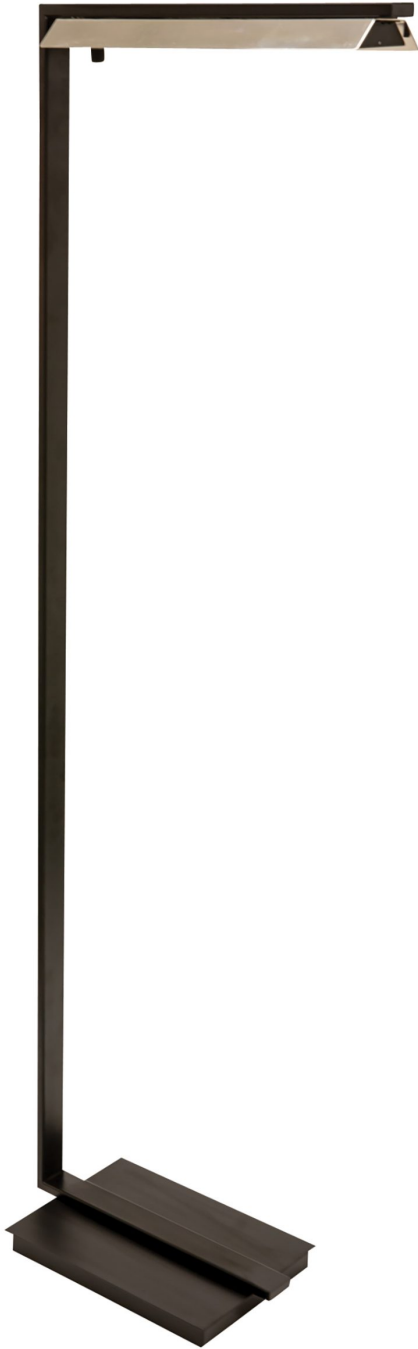

HOUSE OF TROY

JAY FLOOR LAMP

Jay 52" LED Floor Lamps in Granite with Satin Nickel

- **SKU:** JLED500-GT
- **Finish Shown:** Granite
- Other finishes available. Please call 800-428-5367 for assistance.
- **Dimensions:** 52"H x 8"W x 15.5"D
- **Base/Backplate:** 8" x 13"
- **Switch:** On Shade
- **Shade Size:** 3.75" x 14"
- **Shade Material:** Metal
- **Base Material:** Metal
- **Voltage:** 120
- **Bulb:** Integrated LED-3000K, 85 CRI, 4.5W, 500 Lumens
- **Type of Bulbs:** LED
- **Bulb Included:** Yes

[Read More](#)

SKU: JLED500-GT

Price: \$552.00

JAY FLOOR LAMP

Jay 52" LED Floor Lamps in Black with Polished Nickel

- **SKU:** JLED500-BLK
- **Finish Shown:** Black
- Other finishes available. Please call 800-428-5367 for assistance.
- **Dimensions:** 52"H x 8"W x 15.5"D
- **Base/Backplate:** 8" x 13"
- **Switch:** On Shade
- **Shade Size:** 3.75" x 14"
- **Shade Material:** Metal
- **Base Material:** Metal
- **Voltage:** 120
- **Bulb:** Integrated LED-3000K, 85 CRI, 4.5W, 500 Lumens
- **Type of Bulbs:** LED
- **Bulb Included:** Yes

[Read More](#)

SKU: JLED500-BLK

Price: \$552.00

JAY FLOOR LAMP

Jay 52" LED Floor Lamps in Chestnut Bronze with Antique Brass

- **SKU:** JLED500-CHB
- **Finish Shown:** Chestnut Bronze
- Other finishes available. Please call 800-428-5367 for assistance.
- **Dimensions:** 52"H x 8"W x 15.5"D
- **Base/Backplate:** 8" x 13"
- **Switch:** On Shade
- **Shade Size:** 3.75" x 14"
- **Shade Material:** Metal
- **Base Material:** Metal
- **Voltage:** 120
- **Bulb:** Integrated LED-3000K, 85 CRI, 4.5W, 500 Lumens
- **Type of Bulbs:** LED
- **Bulb Included:** Yes

[Read More](#)

SKU: JLED500-CHB

Price: \$552.00

INDEX

J

Jay Floor Lamp 1-3