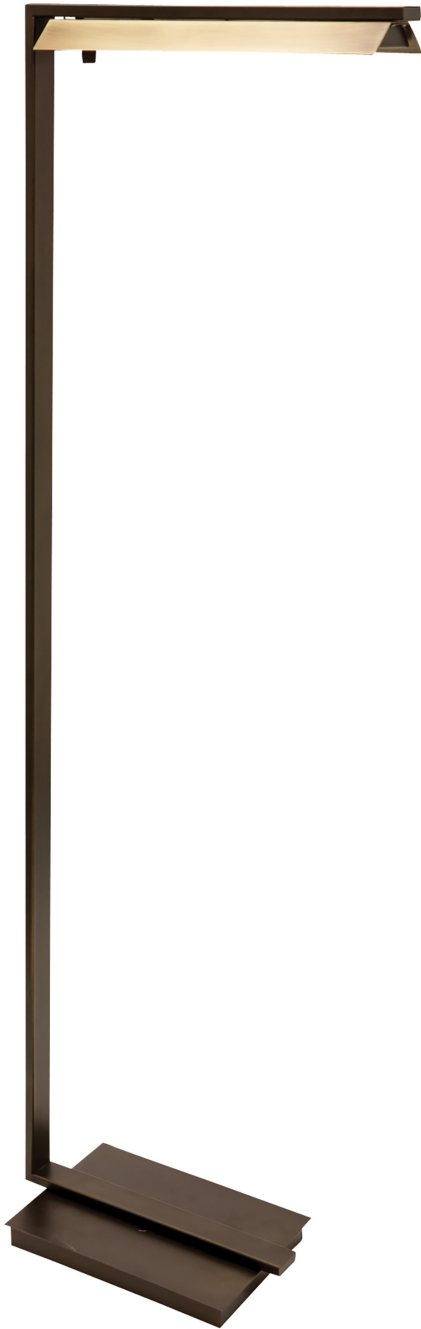

HOUSE OF TROY

JAY FLOOR LAMP

Jay 52" LED Floor Lamps in Granite with Satin Nickel

- **SKU:** JLED500-GT
- **Finish Shown:** Granite
- Other finishes available. Please call 800-428-5367 for assistance.
- **Dimensions:** 52"H x 8"W x 15.5"D
- **Base/Backplate:** 8" x 13"
- **Switch:** On Shade
- **Shade Size:** 3.75" x 14"
- **Shade Material:** Metal
- **Base Material:** Metal
- **Voltage:** 120
- **Bulb:** Integrated LED-3000K, 85 CRI, 4.5W, 500 Lumens
- **Type of Bulbs:** LED
- **Bulb Included:** Yes

[Read More](#)

SKU: JLED500-GT

Price: \$552.00

JAY FLOOR LAMP

Jay 52" LED Floor Lamps in Black with Polished Nickel

- **SKU:** JLED500-BLK
- **Finish Shown:** Black
- Other finishes available. Please call 800-428-5367 for assistance.
- **Dimensions:** 52"H x 8"W x 15.5"D
- **Base/Backplate:** 8" x 13"
- **Switch:** On Shade
- **Shade Size:** 3.75" x 14"
- **Shade Material:** Metal
- **Base Material:** Metal
- **Voltage:** 120
- **Bulb:** Integrated LED-3000K, 85 CRI, 4.5W, 500 Lumens
- **Type of Bulbs:** LED
- **Bulb Included:** Yes

[Read More](#)

SKU: JLED500-BLK

Price: \$552.00

JAY FLOOR LAMP

Jay 52" LED Floor Lamps in Chestnut Bronze with Antique Brass

- **SKU:** JLED500-CHB
- **Finish Shown:** Chestnut Bronze
- Other finishes available. Please call 800-428-5367 for assistance.
- **Dimensions:** 52"H x 8"W x 15.5"D
- **Base/Backplate:** 8" x 13"
- **Switch:** On Shade
- **Shade Size:** 3.75" x 14"
- **Shade Material:** Metal
- **Base Material:** Metal
- **Voltage:** 120
- **Bulb:** Integrated LED-3000K, 85 CRI, 4.5W, 500 Lumens
- **Type of Bulbs:** LED
- **Bulb Included:** Yes

[Read More](#)

SKU: JLED500-CHB

Price: \$552.00

INDEX

J

Jay Floor Lamp 1-3