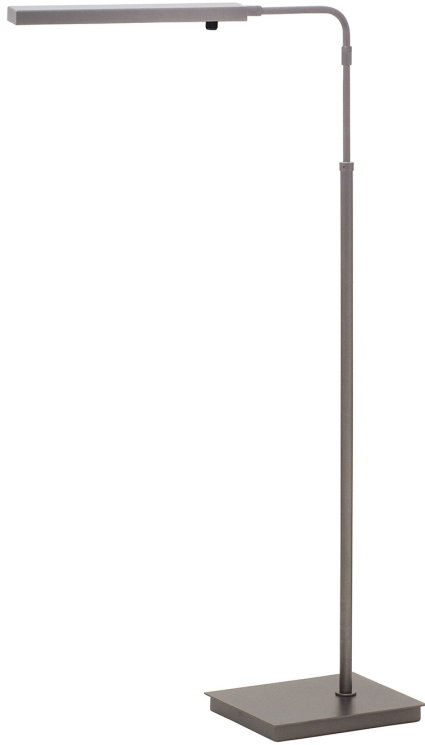

HOUSE OF TROY

## HORIZON LED FLOOR LAMPS

Horizon LEDZ Granite Task Floor Lamps

- **SKU:** HLEDZ600-GT
- **Finish Shown:** Granite
- Other finishes available. Please call 800-428-5367 for assistance.
- **Dimensions:** 37.5"-49.5"H x 8.5"W x 20.5"D
- **Base/Backplate:** 10.5" x 8.5"
- **Switch:** On Shade
- **Shade Size:** 14"
- **Shade Material:** Metal
- **Base Material:** Metal
- **Voltage:** 120
- **Number of Bulbs:** 1
- **Bulb:** LED-4.5W, 2700K, 90CRI, 360 Lumens
- **Type of Bulbs:** LED
- **Bulb Included:** Yes

## HORIZON LED FLOOR LAMPS

Horizon LEDZ Architectural Bronze Task Floor Lamps

- **SKU:** HLEDZ600-ABZ
- **Finish Shown:** Architectural Bronze
- Other finishes available. Please call 800-428-5367 for assistance.
- **Dimensions:** 37.5"-49.5"H x 8.5"W x 20.5"D
- **Base/Backplate:** 10.5" x 8.5"
- **Switch:** On Shade
- **Shade Size:** 14"
- **Shade Material:** Metal
- **Base Material:** Metal
- **Voltage:** 120
- **Number of Bulbs:** 1
- **Bulb:** LED-4.5W, 2700K, 90CRI, 360 Lumens
- **Type of Bulbs:** LED
- **Bulb Included:** Yes

## H

Horizon LED Floor Lamps 1