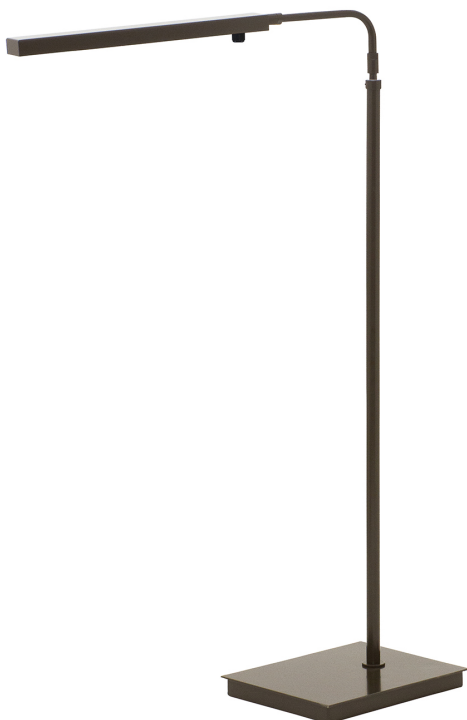

## HORIZON LED FLOOR LAMPS

Horizon LEDZ Granite Task Floor Lamps

- **SKU:** HLEDZ600-GT
- **Finish Shown:** Granite
- Other finishes available. Please call 800-428-5367 for assistance.
- **Dimensions:** 37.5"-49.5"H x 8.5"W x 20.5"D
- **Base/Backplate:** 10.5" x 8.5"
- **Switch:** On Shade
- **Shade Size:** 14"
- **Shade Material:** Metal
- **Base Material:** Metal
- **Voltage:** 120
- **Number of Bulbs:** 1
- **Bulb:** LED-4.5W, 2700K, 90CRI, 360 Lumens
- **Type of Bulbs:** LED
- **Bulb Included:** Yes

## HORIZON LED FLOOR LAMPS

Horizon LEDZ Architectural Bronze Task Floor Lamps

- **SKU:** HLEDZ600-ABZ
- **Finish Shown:** Architectural Bronze
- Other finishes available. Please call 800-428-5367 for assistance.
- **Dimensions:** 37.5"-49.5"H x 8.5"W x 20.5"D
- **Base/Backplate:** 10.5" x 8.5"
- **Switch:** On Shade
- **Shade Size:** 14"
- **Shade Material:** Metal
- **Base Material:** Metal
- **Voltage:** 120
- **Number of Bulbs:** 1
- **Bulb:** LED-4.5W, 2700K, 90CRI, 360 Lumens
- **Type of Bulbs:** LED
- **Bulb Included:** Yes