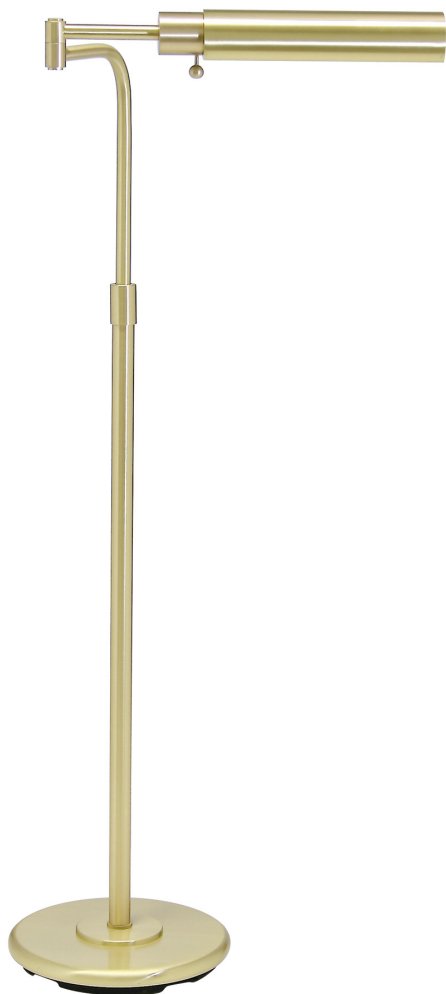

## HOME OFFICE ADJUSTABLE PHARMACY FLOOR LAMPS

Home/Office Oil Rubbed Bronze Floor Lamps

- **SKU:** PH100-F-91
- **Finish Shown:** Oil Rubbed Bronze
- Other finishes available. Please call 800-428-5367 for assistance.
- **Dimensions:** 34"-48"H x 10.5"W x 17.5"D
- **Base/Backplate:** 10.5"
- **Switch:** On Socket
- **Shade Model:** F-91
- **Shade Size:** 10"
- **Shade Material:** Metal
- **Base Material:** Metal
- **Voltage:** 120
- **Number of Bulbs:** 1
- **Bulb:** 60W-T10 medium base
- **Type of Bulbs:** LED
- **Bulb Included:** No

[Read More](#)

**SKU:** PH100-51J

**Price:** \$378.00

## HOME OFFICE ADJUSTABLE PHARMACY FLOOR LAMPS

Home/Office Satin Nickel Floor Lamps

- **SKU:** PH100-F-52
- **Finish Shown:** Satin Nickel
- Other finishes available. Please call 800-428-5367 for assistance.
- **Dimensions:** 34"-48"H x 10.5"W x 17.5"D
- **Base/Backplate:** 10.5"
- **Switch:** On Socket
- **Shade Model:** F-52
- **Shade Size:** 10"
- **Shade Material:** Metal
- **Base Material:** Metal
- **Voltage:** 120
- **Number of Bulbs:** 1
- **Bulb:** 60W-T10 medium base
- **Type of Bulbs:** LED
- **Bulb Included:** No

[Read More](#)

**SKU:** PH100-F-52

**Price:** \$378.00