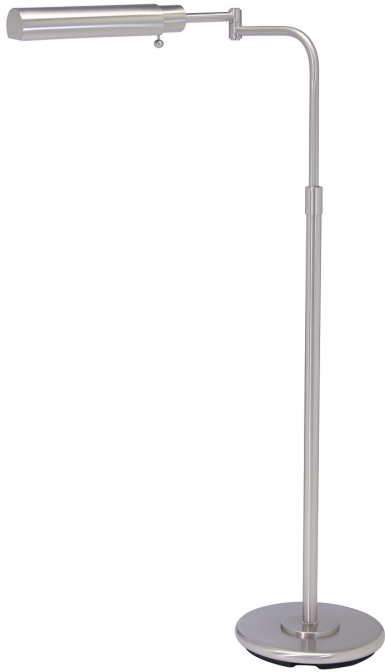

## HOME OFFICE ADJUSTABLE PHARMACY FLOOR LAMPS

Home/Office Oil Rubbed Bronze Floor Lamps

- **SKU:** PH100-F-91
- **Finish Shown:** Oil Rubbed Bronze
- Other finishes available. Please call 800-428-5367 for assistance.
- **Dimensions:** 34"-48"H x 10.5"W x 17.5"D
- **Base/Backplate:** 10.5"
- **Switch:** On Socket
- **Shade Model:** F-91
- **Shade Size:** 10"
- **Shade Material:** Metal
- **Base Material:** Metal
- **Voltage:** 120
- **Number of Bulbs:** 1
- **Bulb:** 60W-T10 medium base
- **Type of Bulbs:** LED
- **Bulb Included:** No

## HOME OFFICE ADJUSTABLE PHARMACY FLOOR LAMPS

Home/Office Satin Brass Floor Lamps

- **SKU:** PH100-51J
- **Finish Shown:** Satin Brass
- Other finishes available. Please call 800-428-5367 for assistance.
- **Dimensions:** 34"-48"H x 10.5"W x 17.5"D
- **Base/Backplate:** 10.5"
- **Switch:** On Socket
- **Shade Model:** J-51
- **Shade Size:** 8.25" X 3.75"
- **Shade Material:** Metal
- **Base Material:** Metal
- **Voltage:** 120
- **Number of Bulbs:** 1
- **Bulb:** 100W medium base
- **Type of Bulbs:** LED
- **Bulb Included:** No

## HOME OFFICE ADJUSTABLE PHARMACY FLOOR LAMPS

Home/Office Satin Nickel Floor Lamps

- **SKU:** PH100-F-52
- **Finish Shown:** Satin Nickel
- Other finishes available. Please call 800-428-5367 for assistance.
- **Dimensions:** 34"-48"H x 10.5"W x 17.5"D
- **Base/Backplate:** 10.5"
- **Switch:** On Socket
- **Shade Model:** F-52
- **Shade Size:** 10"
- **Shade Material:** Metal
- **Base Material:** Metal
- **Voltage:** 120
- **Number of Bulbs:** 1
- **Bulb:** 60W-T10 medium base
- **Type of Bulbs:** LED
- **Bulb Included:** No