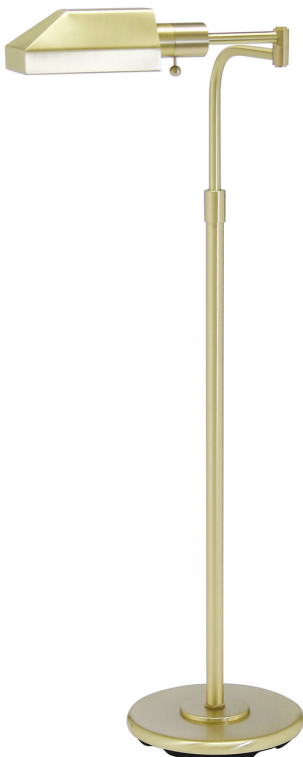

HOME OFFICE ADJUSTABLE PHARMACY FLOOR LAMPS

Home/Office Satin Brass Floor Lamps

- **SKU:** PH100-51J
- **Finish Shown:** Satin Brass
- Other finishes available. Please call 800-428-5367 for assistance.
- **Dimensions:** 34"-48"H x 10.5"W x 17.5"D
- **Base/Backplate:** 10.5"
- **Switch:** On Socket
- **Shade Model:** J-51
- **Shade Size:** 8.25" X 3.75"
- **Shade Material:** Metal
- **Base Material:** Metal
- **Voltage:** 120
- **Number of Bulbs:** 1
- **Bulb:** 100W medium base
- **Type of Bulbs:** LED
- **Bulb Included:** No

[Read More](#)

SKU: PH100-51J

Price: $378.00