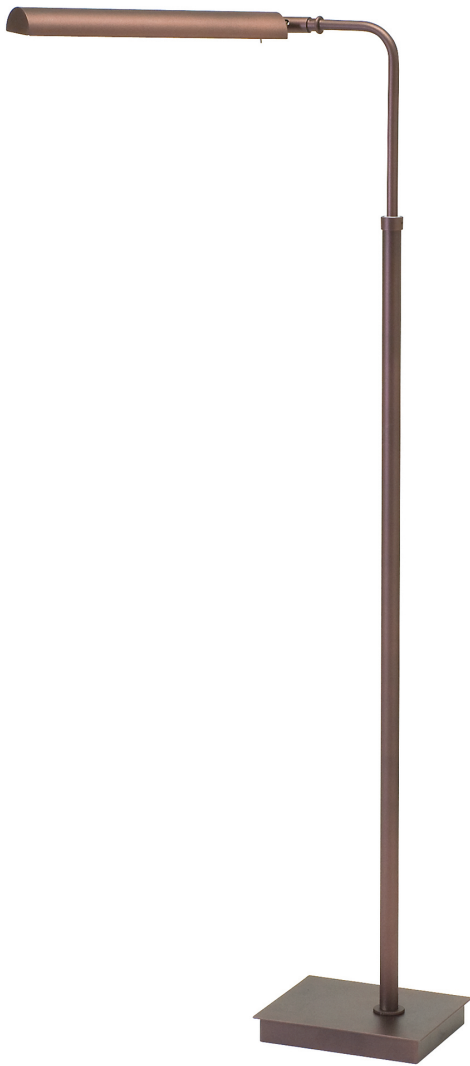

[Read More](#)

SKU: G400-PG

Price: \$520.00

GENERATION ADJUSTABLE LED FLOOR LAMP

Generation adjustable LED floor lamp in white

- **SKU:** G400-WT
- **Finish Shown:** White
- Other finishes available. Please call 800-428-5367 for assistance.
- **Dimensions:** 37" - 48"H x 20.5"W x 15.5"D
- **Base/Backplate:** 10"
- **Switch:** Touch dimmer switch on shade
- **Shade Size:** 4" x 1 3/8"
- **Shade Material:** Metal
- **Base Material:** metal
- **Voltage:** 24
- **Number of Bulbs:** 1
- **Bulb:** LED-3000K, 80 CRI, 6 Watt, 500 Lumens
- **Type of Bulbs:** LED
- **Bulb Included:** Yes

[Read More](#)

SKU: G400-BS

Price: \$520.00

GENERATION ADJUSTABLE LED FLOOR LAMP

Generation Collection LED Floor Lamps Black

- **SKU:** G300-BLK
- **Finish Shown:** Black
- Other finishes available. Please call 800-428-5367 for assistance.
- **Dimensions:** 37"- 46.5"H x 11.25"W x 17"D
- **Base/Backplate:** 6"x 7.25"
- **Switch:** On Shade
- **Shade Size:** 11.25"
- **Shade Material:** Metal
- **Base Material:** Metal
- **Voltage:** 100-240
- **Number of Bulbs:** 1
- **Bulb:** LED-5W, 3500K, 85CRI, 320 Lumens
- **Type of Bulbs:** LED
- **Bulb Included:** Yes

[Read More](#)

SKU: G300-BLK

Price: \$468.00

GENERATION ADJUSTABLE LED FLOOR LAMP

Generation Collection LED Floor Lamps Chestnut Bronze

- **SKU:** G300-CHB
- **Finish Shown:** Chestnut Bronze
- Other finishes available. Please call 800-428-5367 for assistance.
- **Dimensions:** 37"- 46.5"H x 11.25"W x 17"D
- **Base/Backplate:** 6"x 7.25"
- **Switch:** On Shade
- **Shade Size:** 11.25"
- **Shade Material:** Metal
- **Base Material:** Metal
- **Voltage:** 100-240
- **Number of Bulbs:** 1
- **Bulb:** LED-5W, 3500K, 85CRI, 320 Lumens
- **Type of Bulbs:** LED
- **Bulb Included:** Yes