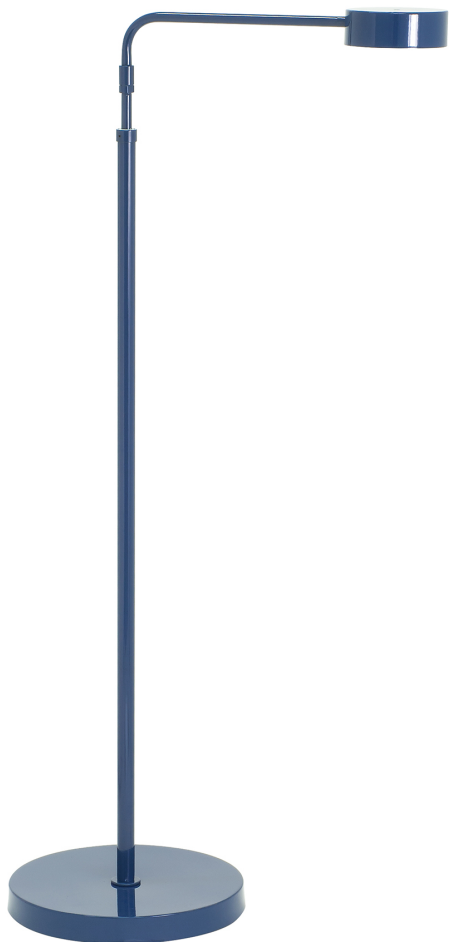

HOUSE OF TROY

GENERATION G500-ABZ

Generation adjustable LED floor lamp in architectural bronze

- **SKU:** G500-ABZ
- **Finish Shown:** Architectural Bronze
- Other finishes available. Please call 800-428-5367 for assistance.
- **Dimensions:** 42" to 51.5"H x 18.5"W x 17"D
- **Base/Backplate:** 6" x 7.25"
- **Switch:** In-Line with full range dimmer
- **Shade Size:** 2.5" x 5"
- **Shade Material:** Metal
- **Base Material:** metal
- **Voltage:** 24
- **Number of Bulbs:** 1
- **Bulb:** LED-2900K, 96 CRI, 6.8 Watts, 800 Lumens
- **Type of Bulbs:** LED
- **Bulb Included:** Yes

[Read More](#)

SKU: G500-ABZ

Price: \$440.00

GENERATION ADJUSTABLE LED FLOOR LAMP

Generation Adjustable LED Floor Lamps in
Granite

- **SKU:** G400-GT
- **Finish Shown:** Granite
- Other finishes available. Please call 800-428-5367 for assistance.
- **Dimensions:** 37" - 46.5"H x 20.5"W x 20.5"D
- **Base/Backplate:** 10"
- **Switch:** Touch dimmer switch on shade
- **Shade Size:** 4" x 1 3/8"
- **Shade Material:** Metal
- **Base Material:** Metal
- **Voltage:** 24
- **Number of Bulbs:** 1
- **Bulb:** LED-6W, 3000K, 80CRI, 500 Lumens
- **Type of Bulbs:** LED
- **Bulb Included:** Yes

[Read More](#)

SKU: G400-GT

Price: \$520.00

GENERATION ADJUSTABLE LED FLOOR LAMP

Generation Adjustable LED Floor Lamps in Navy Blue

- **SKU:** G400-NB
- **Finish Shown:** Navy Blue
- Other finishes available. Please call 800-428-5367 for assistance.
- **Dimensions:** 37" - 46.5"H x 20.5"W x 20.5"D
- **Base/Backplate:** 10"
- **Switch:** Touch dimmer switch on shade
- **Shade Size:** 4" x 1 3/8"
- **Shade Material:** Metal
- **Base Material:** Metal
- **Voltage:** 24
- **Number of Bulbs:** 1
- **Bulb:** LED-6W, 3000K, 80CRI, 500 Lumens
- **Type of Bulbs:** LED
- **Bulb Included:** Yes