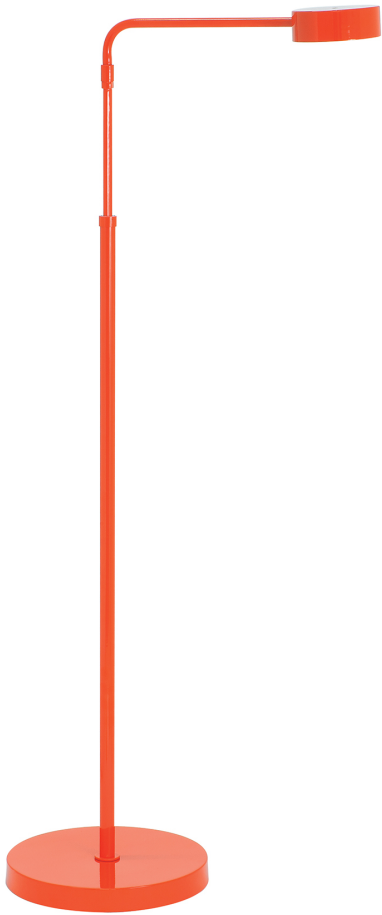

GENERATION ADJUSTABLE LED FLOOR LAMP

Generation Adjustable LED Floor Lamps in Bittersweet

- **SKU:** G400-BS
- **Finish Shown:** Bittersweet
- Other finishes available. Please call 800-428-5367 for assistance.
- **Dimensions:** 37" - 46.5"H x 20.5"W x 20.5"D
- **Base/Backplate:** 10"
- **Switch:** Touch dimmer switch on shade
- **Shade Size:** 4" x 1 3/8"
- **Shade Material:** Metal
- **Base Material:** Metal
- **Voltage:** 24
- **Number of Bulbs:** 1
- **Bulb:** LED-6W, 3000K, 80CRI, 500 Lumens
- **Type of Bulbs:** LED
- **Bulb Included:** Yes

[Read More](#)

SKU: G400-BS

Price: $520.00