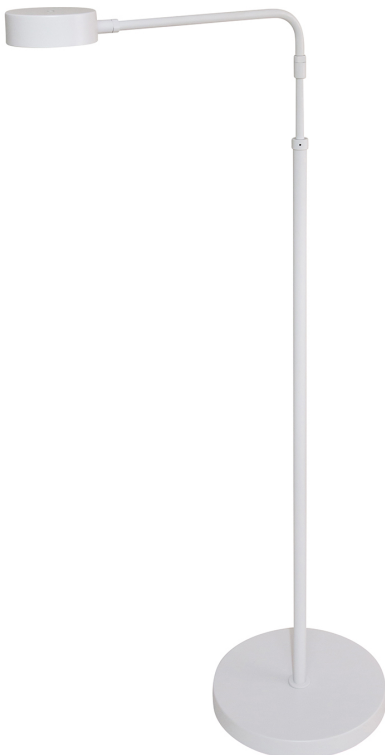

[Read More](#)

SKU: G500-ABZ

Price: \$440.00

GENERATION ADJUSTABLE LED FLOOR LAMP

Generation Adjustable LED Floor Lamps in
Granite

- **SKU:** G400-GT
- **Finish Shown:** Granite
- Other finishes available. Please call 800-428-5367 for assistance.
- **Dimensions:** 37" - 46.5"H x 20.5"W x 20.5"D
- **Base/Backplate:** 10"
- **Switch:** Touch dimmer switch on shade
- **Shade Size:** 4" x 1 3/8"
- **Shade Material:** Metal
- **Base Material:** Metal
- **Voltage:** 24
- **Number of Bulbs:** 1
- **Bulb:** LED-6W, 3000K, 80CRI, 500 Lumens
- **Type of Bulbs:** LED
- **Bulb Included:** Yes

[Read More](#)

SKU: G400-NB

Price: \$520.00

GENERATION ADJUSTABLE LED FLOOR LAMP

Generation Adjustable LED Floor Lamps in Platinum Gray

- **SKU:** G400-PG
- **Finish Shown:** Platinum Gray
- Other finishes available. Please call 800-428-5367 for assistance.
- **Dimensions:** 37" - 46.5"H x 20.5"W x 20.5"D
- **Base/Backplate:** 10"
- **Switch:** Touch dimmer switch on shade
- **Shade Size:** 4" x 1 3/8"
- **Shade Material:** Metal
- **Base Material:** Metal
- **Voltage:** 24
- **Number of Bulbs:** 1
- **Bulb:** LED-6W, 3000K, 80CRI, 500 Lumens
- **Type of Bulbs:** LED
- **Bulb Included:** Yes

[Read More](#)

SKU: G400-PG

Price: \$520.00

GENERATION ADJUSTABLE LED FLOOR LAMP

Generation adjustable LED floor lamp in white

- **SKU:** G400-WT
- **Finish Shown:** White
- Other finishes available. Please call 800-428-5367 for assistance.
- **Dimensions:** 37" - 48"H x 20.5"W x 15.5"D
- **Base/Backplate:** 10"
- **Switch:** Touch dimmer switch on shade
- **Shade Size:** 4" x 1 3/8"
- **Shade Material:** Metal
- **Base Material:** metal
- **Voltage:** 24
- **Number of Bulbs:** 1
- **Bulb:** LED-3000K, 80 CRI, 6 Watt, 500 Lumens
- **Type of Bulbs:** LED
- **Bulb Included:** Yes