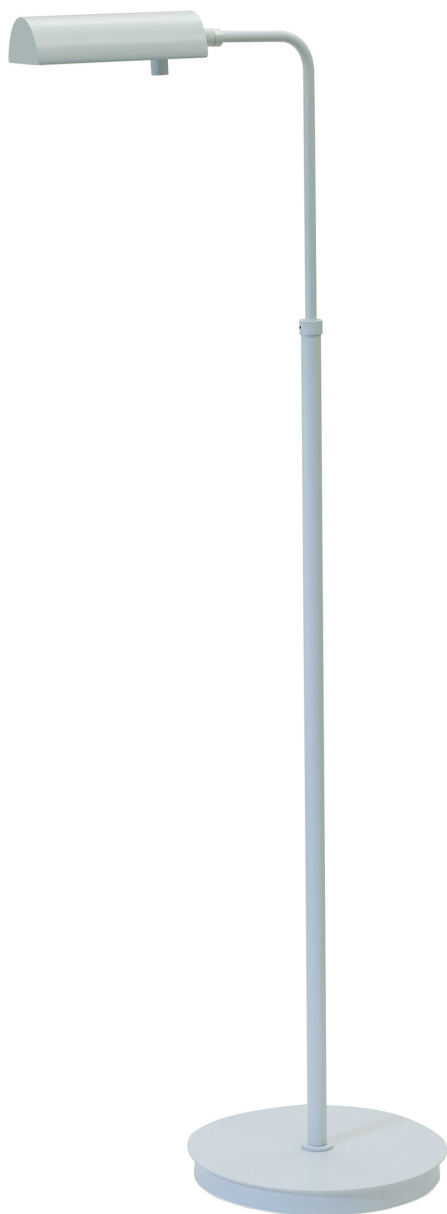

[Read More](#)

SKU: G500-ABZ

Price: \$440.00

GENERATION ADJUSTABLE LED FLOOR LAMP

Generation Adjustable LED Floor Lamps in
Granite

- **SKU:** G400-GT
- **Finish Shown:** Granite
- Other finishes available. Please call 800-428-5367 for assistance.
- **Dimensions:** 37" - 46.5"H x 20.5"W x 20.5"D
- **Base/Backplate:** 10"
- **Switch:** Touch dimmer switch on shade
- **Shade Size:** 4" x 1 3/8"
- **Shade Material:** Metal
- **Base Material:** Metal
- **Voltage:** 24
- **Number of Bulbs:** 1
- **Bulb:** LED-6W, 3000K, 80CRI, 500 Lumens
- **Type of Bulbs:** LED
- **Bulb Included:** Yes

[Read More](#)

SKU: G100-CHB

Price: \$398.00

GENERATION ADJUSTABLE HALOGEN PHARMACY FLOOR LAMP

Generation Collection Floor Lamps Granite

- **SKU:** G100-GT
- **Finish Shown:** Granite
- Other finishes available. Please call 800-428-5367 for assistance.
- **Dimensions:** 32.5"- 45"H x 10"W x 11.5"D
- **Base/Backplate:** 10"
- **Switch:** Full range dimmer switch on shade
- **Shade Size:** 6.5" x 3.25"
- **Shade Material:** Metal
- **Base Material:** Metal
- **Voltage:** 120
- **Number of Bulbs:** 1
- **Bulb:** 50W GU10
- **Type of Bulbs:** Halogen
- **Bulb Included:** Yes

[Read More](#)

SKU: G100-GT

Price: \$398.00

GENERATION ADJUSTABLE HALOGEN PHARMACY FLOOR LAMP

Generation Collection Floor Lamps in White

- **SKU:** G100-WT
- **Finish Shown:** White
- Other finishes available. Please call 800-428-5367 for assistance.
- **Dimensions:** 32.5"- 45"H x 10"W x 11.5"D
- **Base/Backplate:** 10"
- **Switch:** Full range dimmer switch on shade
- **Shade Size:** 6.5" x 3.25"
- **Shade Material:** Metal
- **Base Material:** Metal
- **Voltage:** 120
- **Number of Bulbs:** 1
- **Bulb:** 50W GU10
- **Type of Bulbs:** Halogen
- **Bulb Included:** Yes