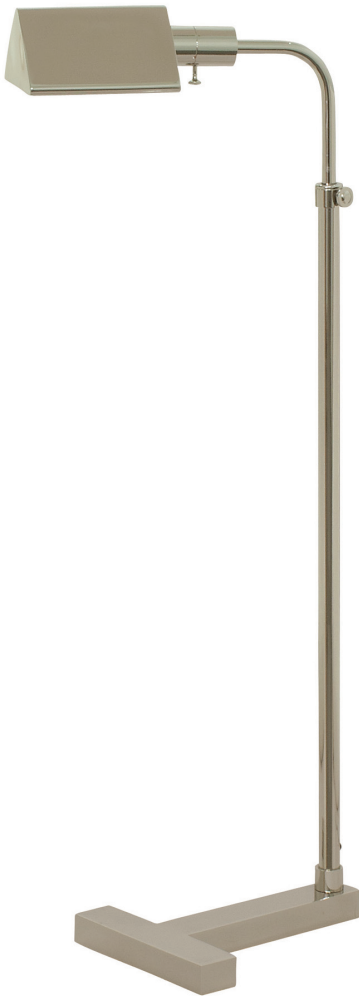

HOUSE OF TROY

## FAIRFAX ADJUSTABLE PHARMACY FLOOR LAMPS

Fairfax Adjustable Pharmacy Lamp in Polished Nickel

- **SKU:** F100-PN
- **Finish Shown:** Polished Nickel
- Other finishes available. Please call 800-428-5367 for assistance.
- **Dimensions:** 36" to 53"H x 9"W x 13.5"D
- **Base/Backplate:** 9" x 12"
- **Switch:** On Socket
- **Shade Size:** 6.5" x 3"
- **Shade Material:** Metal
- **Base Material:** Metal
- **Voltage:** 120
- **Number of Bulbs:** 1
- **Bulb:** 75W medium base
- **Type of Bulbs:** LED
- **Bulb Included:** No

## FAIRFAX ADJUSTABLE PHARMACY FLOOR LAMPS

Fairfax Adjustable Pharmacy Lamp in Antique Brass

- **SKU:** F100-AB
- **Finish Shown:** Antique Brass
- Other finishes available. Please call 800-428-5367 for assistance.
- **Dimensions:** 36" to 53"H x 9"W x 13.5"D
- **Base/Backplate:** 9" x 12"
- **Switch:** On Socket
- **Shade Size:** 6.5" x 3"
- **Shade Material:** Metal
- **Base Material:** Metal
- **Voltage:** 120
- **Number of Bulbs:** 1
- **Bulb:** 75W medium base
- **Type of Bulbs:** LED
- **Bulb Included:** No

## FAIRFAX ADJUSTABLE PHARMACY FLOOR LAMPS

Fairfax Adjustable Pharmacy Lamp in Oil Rubbed Bronze

- **SKU:** F100-OB
- **Finish Shown:** Oil Rubbed Bronze
- Other finishes available. Please call 800-428-5367 for assistance.
- **Dimensions:** 36" to 53"H x 9"W x 13.5"D
- **Base/Backplate:** 9" x 12"
- **Switch:** On Socket
- **Shade Size:** 6.5" x 3"
- **Shade Material:** Metal
- **Base Material:** Metal
- **Voltage:** 120
- **Number of Bulbs:** 1
- **Bulb:** 75W medium base
- **Type of Bulbs:** LED
- **Bulb Included:** No