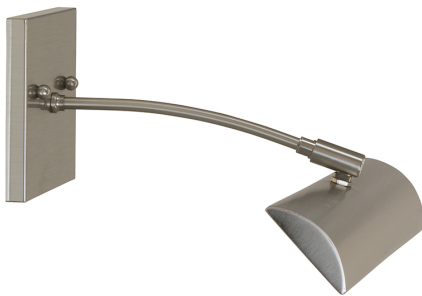

ZENITH PICTURE LIGHT

Zenith 12"Direct Wire LEDZ picture light

- **SKU:** DZLEDZ12-52
- **Finish Shown:** Satin Nickel
- Other finishes available. Please call 800-428-5367 for assistance.
- **Dimensions:** 4.5"H x 12"W x 10.5"D
- **Base/Backplate:** 4.5" x 4.5"
- **Shade Size:** 12"
- **Shade Material:** Metal
- **Base Material:** Metal
- **Voltage:** 120
- **Number of Bulbs:** 1
- **Bulb:** LED-4.5W, 2700K, 90CRI, 360 Lumens
- **Type of Bulbs:** LED
- **Bulb Included:** Yes

[Read More](#)

SKU: DZLEDZ12-52

Price: $446.00