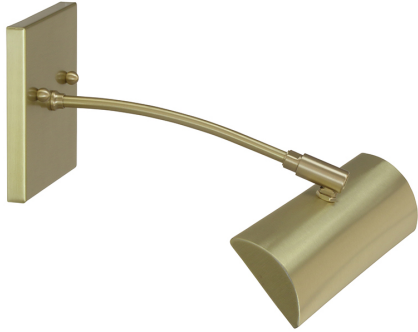

ZENITH PICTURE LIGHT

Zenith 12"Direct Wire LEDZ picture light

- **SKU:** DZLEDZ12-51
- **Finish Shown:** Satin Brass
- Other finishes available. Please call 800-428-5367 for assistance.
- **Dimensions:** 4.5"H x 12"W x 10.5"D
- **Base/Backplate:** 4.5" x 4.5"
- **Shade Size:** 12"
- **Shade Material:** Metal
- **Base Material:** Metal
- **Voltage:** 120
- **Number of Bulbs:** 1
- **Bulb:** LED-4.5W, 2700K, 90CRI, 360 Lumens
- **Type of Bulbs:** LED
- **Bulb Included:** Yes

[Read More](#)

SKU: DZLEDZ12-51

Price: $386.00