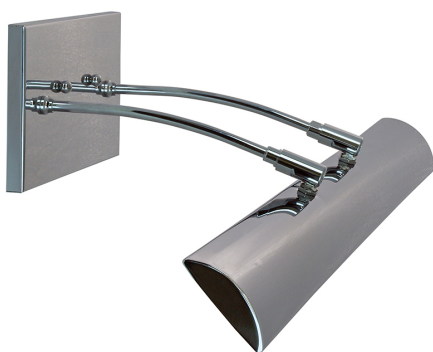

ZENITH PICTURE LIGHT

Zenith 24"Direct Wire LEDZ picture light

- **SKU:** DZLEDZ24-62
- **Finish Shown:** Chrome
- Other finishes available. Please call 800-428-5367 for assistance.
- **Dimensions:** 4.5"H x 24"W x 10.5"D
- **Base/Backplate:** 4.5" x 8"
- **Shade Size:** 24"
- **Shade Material:** Metal
- **Base Material:** Metal
- **Voltage:** 120
- **Number of Bulbs:** 1
- **Bulb:** LED-9W, 2700K, 90CRI, 720 Lumens
- **Type of Bulbs:** LED
- **Bulb Included:** Yes

[Read More](#)

SKU: DZLEDZ24-62

Price: $650.00