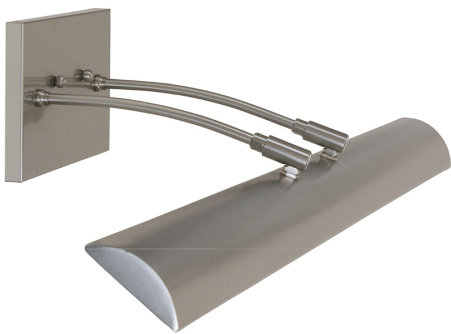

## ZENITH PICTURE LIGHT

Zenith 36"Direct Wire LEDZ picture light

- **SKU:** DZLEDZ36-51
- **Finish Shown:** Satin Brass
- Other finishes available. Please call 800-428-5367 for assistance.
- **Dimensions:** 4.5"H x 36"W x 10.5"D
- **Base/Backplate:** 4.5" x 8"
- **Shade Size:** 36"
- **Shade Material:** Metal
- **Base Material:** Metal
- **Voltage:** 120
- **Number of Bulbs:** 1
- **Bulb:** LED-13.5W, 2700K, 90CRI, 1080 Lumens
- **Type of Bulbs:** LED
- **Bulb Included:** Yes

## ZENITH PICTURE LIGHT

Zenith 36"Direct Wire LEDZ picture light

- **SKU:** DZLEDZ36-52
- **Finish Shown:** Satin Nickel
- Other finishes available. Please call 800-428-5367 for assistance.
- **Dimensions:** 4.5"H x 36"W x 10.5"D
- **Base/Backplate:** 4.5" x 8"
- **Shade Size:** 36"
- **Shade Material:** Metal
- **Base Material:** Metal
- **Voltage:** 120
- **Number of Bulbs:** 1
- **Bulb:** LED-13.5W, 2700K, 90CRI, 1080 Lumens
- **Type of Bulbs:** LED
- **Bulb Included:** Yes