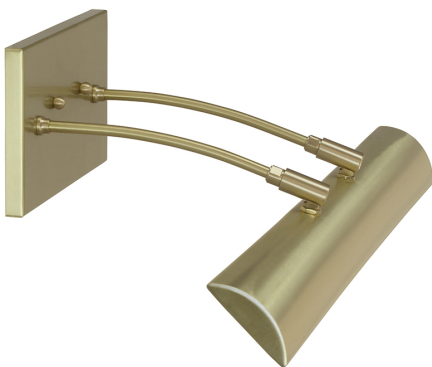

ZENITH PICTURE LIGHT

Zenith 24"Direct Wire LEDZ picture light

- **SKU:** DZLEDZ24-51
- **Finish Shown:** Satin Brass
- Other finishes available. Please call 800-428-5367 for assistance.
- **Dimensions:** 4.5"H x 24"W x 10.5"D
- **Base/Backplate:** 4.5" x 8"
- **Shade Size:** 24"
- **Shade Material:** Metal
- **Base Material:** Metal
- **Voltage:** 120
- **Number of Bulbs:** 1
- **Bulb:** LED-9W, 2700K, 90CRI, 720 Lumens
- **Type of Bulbs:** LED
- **Bulb Included:** Yes

[Read More](#)

SKU: DZLEDZ24-51

Price: $590.00