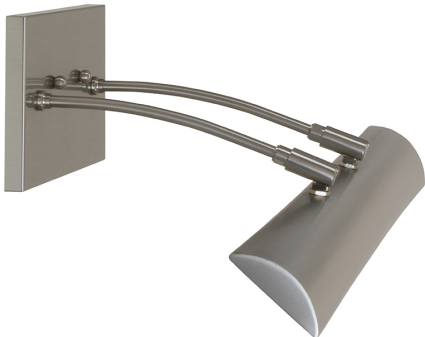

ZENITH PICTURE LIGHT

Zenith 24"Direct Wire LEDZ picture light

- **SKU:** DZLEDZ24-52
- **Finish Shown:** Satin Nickel
- Other finishes available. Please call 800-428-5367 for assistance.
- **Dimensions:** 4.5"H x 24"W x 10.5"D
- **Base/Backplate:** 4.5" x 8"
- **Shade Size:** 24"
- **Shade Material:** Metal
- **Base Material:** Metal
- **Voltage:** 120
- **Number of Bulbs:** 1
- **Bulb:** LED-9W, 2700K, 90CRI, 720 Lumens
- **Type of Bulbs:** LED
- **Bulb Included:** Yes

[Read More](#)

SKU: DZLEDZ24-52

Price: $650.00