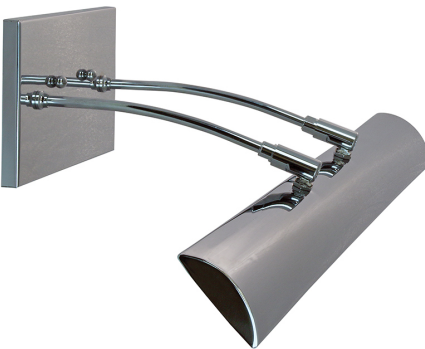

ZENITH PICTURE LIGHT

Zenith 24"Direct Wire LEDZ picture light

- **SKU:** DZLEDZ24-62
- **Finish Shown:** Chrome
- Other finishes available. Please call 800-428-5367 for assistance.
- **Dimensions:** 4.5"H x 24"W x 10.5"D
- **Base/Backplate:** 4.5" x 8"
- **Shade Size:** 24"
- **Shade Material:** Metal
- **Base Material:** Metal
- **Voltage:** 120
- **Number of Bulbs:** 1
- **Bulb:** LED-9W, 2700K, 90CRI, 720 Lumens
- **Type of Bulbs:** LED
- **Bulb Included:** Yes

[Read More](#)

SKU: DZLEDZ24-62

Price: $650.00