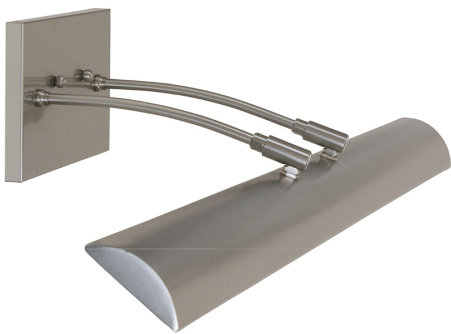

HOUSE OF TROY

ZENITH PICTURE LIGHT

Zenith 36"Direct Wire LEDZ picture light

- **SKU:** DZLEDZ36-51
- **Finish Shown:** Satin Brass
- Other finishes available. Please call 800-428-5367 for assistance.
- **Dimensions:** 4.5"H x 36"W x 10.5"D
- **Base/Backplate:** 4.5" x 8"
- **Shade Size:** 36"
- **Shade Material:** Metal
- **Base Material:** Metal
- **Voltage:** 120
- **Number of Bulbs:** 1
- **Bulb:** LED-13.5W, 2700K, 90CRI, 1080 Lumens
- **Type of Bulbs:** LED
- **Bulb Included:** Yes

[Read More](#)

SKU: DZLEDZ36-51

Price: \$794.00

ZENITH PICTURE LIGHT

Zenith 36"Direct Wire LEDZ picture light

- **SKU:** DZLEDZ36-52
- **Finish Shown:** Satin Nickel
- Other finishes available. Please call 800-428-5367 for assistance.
- **Dimensions:** 4.5"H x 36"W x 10.5"D
- **Base/Backplate:** 4.5" x 8"
- **Shade Size:** 36"
- **Shade Material:** Metal
- **Base Material:** Metal
- **Voltage:** 120
- **Number of Bulbs:** 1
- **Bulb:** LED-13.5W, 2700K, 90CRI, 1080 Lumens
- **Type of Bulbs:** LED
- **Bulb Included:** Yes

[Read More](#)

SKU: DZLEDZ36-52

Price: \$854.00

ZENITH PICTURE LIGHT

Zenith 36"Direct Wire LEDZ picture light

- **SKU:** DZLEDZ36-62
- **Finish Shown:** Chrome
- Other finishes available. Please call 800-428-5367 for assistance.
- **Dimensions:** 4.5"H x 36"W x 10.5"D
- **Base/Backplate:** 4.5" x 8"
- **Shade Size:** 36"
- **Shade Material:** Metal
- **Base Material:** Metal
- **Voltage:** 120
- **Number of Bulbs:** 1
- **Bulb:** LED-13.5W, 2700K, 90CRI, 1080 Lumens
- **Type of Bulbs:** LED
- **Bulb Included:** Yes