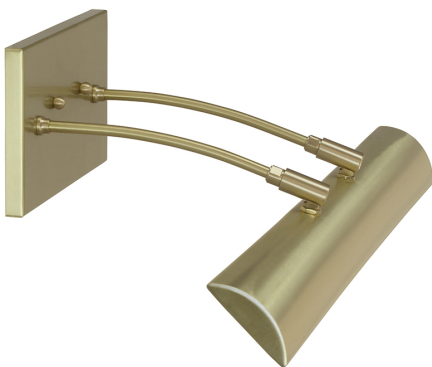

[Read More](#)

SKU: DZLEDZ36-91

Price: \$818.00

ZENITH PICTURE LIGHT

Zenith 24"Direct Wire LEDZ picture light

- **SKU:** DZLEDZ24-71
- **Finish Shown:** Antique Brass
- Other finishes available. Please call 800-428-5367 for assistance.
- **Dimensions:** 4.5"H x 24"W x 10.5"D
- **Base/Backplate:** 4.5" x 8"
- **Shade Size:** 24"
- **Shade Material:** Metal
- **Base Material:** Metal
- **Voltage:** 120
- **Number of Bulbs:** 1
- **Bulb:** LED-9W, 2700K, 90CRI, 720 Lumens
- **Type of Bulbs:** LED
- **Bulb Included:** Yes

[Read More](#)

SKU: DZLEDZ24-71

Price: \$614.00

ZENITH PICTURE LIGHT

Zenith 24"Direct Wire LEDZ picture light

- **SKU:** DZLEDZ24-91
- **Finish Shown:** Oil Rubbed Bronze
- Other finishes available. Please call 800-428-5367 for assistance.
- **Dimensions:** 4.5"H x 24"W x 10.5"D
- **Base/Backplate:** 4.5" x 8"
- **Shade Size:** 24"
- **Shade Material:** Metal
- **Base Material:** Metal
- **Voltage:** 120
- **Number of Bulbs:** 1
- **Bulb:** LED-9W, 2700K, 90CRI, 720 Lumens
- **Type of Bulbs:** LED
- **Bulb Included:** Yes

[Read More](#)

SKU: DZLEDZ24-91

Price: \$614.00

ZENITH PICTURE LIGHT

Zenith 24"Direct Wire LEDZ picture light

- **SKU:** DZLEDZ24-51
- **Finish Shown:** Satin Brass
- Other finishes available. Please call 800-428-5367 for assistance.
- **Dimensions:** 4.5"H x 24"W x 10.5"D
- **Base/Backplate:** 4.5" x 8"
- **Shade Size:** 24"
- **Shade Material:** Metal
- **Base Material:** Metal
- **Voltage:** 120
- **Number of Bulbs:** 1
- **Bulb:** LED-9W, 2700K, 90CRI, 720 Lumens
- **Type of Bulbs:** LED
- **Bulb Included:** Yes