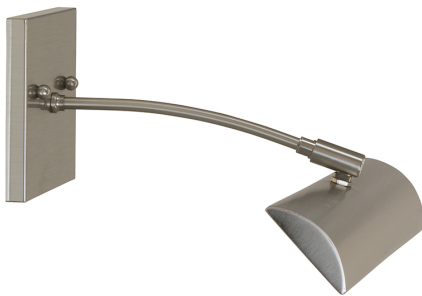

[Read More](#)

SKU: DZLEDZ24-52

Price: \$650.00

ZENITH PICTURE LIGHT

Zenith 24"Direct Wire LEDZ picture light

- **SKU:** DZLEDZ24-62
- **Finish Shown:** Chrome
- Other finishes available. Please call 800-428-5367 for assistance.
- **Dimensions:** 4.5"H x 24"W x 10.5"D
- **Base/Backplate:** 4.5" x 8"
- **Shade Size:** 24"
- **Shade Material:** Metal
- **Base Material:** Metal
- **Voltage:** 120
- **Number of Bulbs:** 1
- **Bulb:** LED-9W, 2700K, 90CRI, 720 Lumens
- **Type of Bulbs:** LED
- **Bulb Included:** Yes

[Read More](#)

SKU: DZLEDZ24-62

Price: \$650.00

ZENITH PICTURE LIGHT

Zenith 12"Direct Wire LEDZ picture light

- **SKU:** DZLEDZ12-51
- **Finish Shown:** Satin Brass
- Other finishes available. Please call 800-428-5367 for assistance.
- **Dimensions:** 4.5"H x 12"W x 10.5"D
- **Base/Backplate:** 4.5" x 4.5"
- **Shade Size:** 12"
- **Shade Material:** Metal
- **Base Material:** Metal
- **Voltage:** 120
- **Number of Bulbs:** 1
- **Bulb:** LED-4.5W, 2700K, 90CRI, 360 Lumens
- **Type of Bulbs:** LED
- **Bulb Included:** Yes

[Read More](#)

SKU: DZLEDZ12-51

Price: \$386.00

ZENITH PICTURE LIGHT

Zenith 12"Direct Wire LEDZ picture light

- **SKU:** DZLEDZ12-52
- **Finish Shown:** Satin Nickel
- Other finishes available. Please call 800-428-5367 for assistance.
- **Dimensions:** 4.5"H x 12"W x 10.5"D
- **Base/Backplate:** 4.5" x 4.5"
- **Shade Size:** 12"
- **Shade Material:** Metal
- **Base Material:** Metal
- **Voltage:** 120
- **Number of Bulbs:** 1
- **Bulb:** LED-4.5W, 2700K, 90CRI, 360 Lumens
- **Type of Bulbs:** LED
- **Bulb Included:** Yes