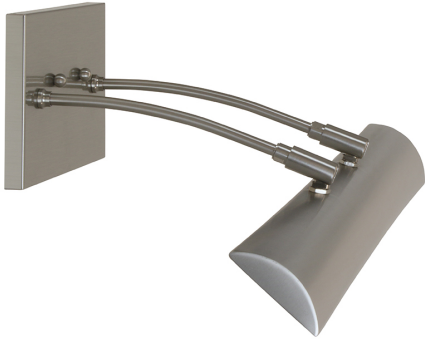

[Read More](#)

SKU: DZLEDZ24-71

Price: \$614.00

ZENITH PICTURE LIGHT

Zenith 24"Direct Wire LEDZ picture light

- **SKU:** DZLEDZ24-91
- **Finish Shown:** Oil Rubbed Bronze
- Other finishes available. Please call 800-428-5367 for assistance.
- **Dimensions:** 4.5"H x 24"W x 10.5"D
- **Base/Backplate:** 4.5" x 8"
- **Shade Size:** 24"
- **Shade Material:** Metal
- **Base Material:** Metal
- **Voltage:** 120
- **Number of Bulbs:** 1
- **Bulb:** LED-9W, 2700K, 90CRI, 720 Lumens
- **Type of Bulbs:** LED
- **Bulb Included:** Yes

[Read More](#)

SKU: DZLEDZ24-91

Price: \$614.00

ZENITH PICTURE LIGHT

Zenith 24"Direct Wire LEDZ picture light

- **SKU:** DZLEDZ24-51
- **Finish Shown:** Satin Brass
- Other finishes available. Please call 800-428-5367 for assistance.
- **Dimensions:** 4.5"H x 24"W x 10.5"D
- **Base/Backplate:** 4.5" x 8"
- **Shade Size:** 24"
- **Shade Material:** Metal
- **Base Material:** Metal
- **Voltage:** 120
- **Number of Bulbs:** 1
- **Bulb:** LED-9W, 2700K, 90CRI, 720 Lumens
- **Type of Bulbs:** LED
- **Bulb Included:** Yes

[Read More](#)

SKU: DZLEDZ24-51

Price: \$590.00

ZENITH PICTURE LIGHT

Zenith 24"Direct Wire LEDZ picture light

- **SKU:** DZLEDZ24-52
- **Finish Shown:** Satin Nickel
- Other finishes available. Please call 800-428-5367 for assistance.
- **Dimensions:** 4.5"H x 24"W x 10.5"D
- **Base/Backplate:** 4.5" x 8"
- **Shade Size:** 24"
- **Shade Material:** Metal
- **Base Material:** Metal
- **Voltage:** 120
- **Number of Bulbs:** 1
- **Bulb:** LED-9W, 2700K, 90CRI, 720 Lumens
- **Type of Bulbs:** LED
- **Bulb Included:** Yes