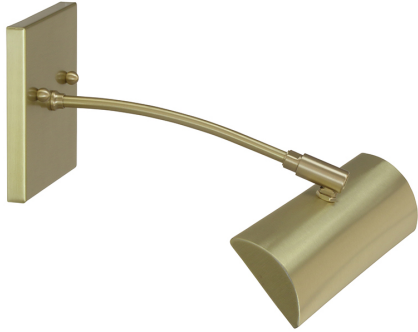

[Read More](#)

SKU: DZLEDZ24-51

Price: \$590.00

ZENITH PICTURE LIGHT

Zenith 24"Direct Wire LEDZ picture light

- **SKU:** DZLEDZ24-52
- **Finish Shown:** Satin Nickel
- Other finishes available. Please call 800-428-5367 for assistance.
- **Dimensions:** 4.5"H x 24"W x 10.5"D
- **Base/Backplate:** 4.5" x 8"
- **Shade Size:** 24"
- **Shade Material:** Metal
- **Base Material:** Metal
- **Voltage:** 120
- **Number of Bulbs:** 1
- **Bulb:** LED-9W, 2700K, 90CRI, 720 Lumens
- **Type of Bulbs:** LED
- **Bulb Included:** Yes

[Read More](#)

SKU: DZLEDZ24-52

Price: \$650.00

ZENITH PICTURE LIGHT

Zenith 24"Direct Wire LEDZ picture light

- **SKU:** DZLEDZ24-62
- **Finish Shown:** Chrome
- Other finishes available. Please call 800-428-5367 for assistance.
- **Dimensions:** 4.5"H x 24"W x 10.5"D
- **Base/Backplate:** 4.5" x 8"
- **Shade Size:** 24"
- **Shade Material:** Metal
- **Base Material:** Metal
- **Voltage:** 120
- **Number of Bulbs:** 1
- **Bulb:** LED-9W, 2700K, 90CRI, 720 Lumens
- **Type of Bulbs:** LED
- **Bulb Included:** Yes

[Read More](#)

SKU: DZLEDZ24-62

Price: \$650.00

ZENITH PICTURE LIGHT

Zenith 12"Direct Wire LEDZ picture light

- **SKU:** DZLEDZ12-51
- **Finish Shown:** Satin Brass
- Other finishes available. Please call 800-428-5367 for assistance.
- **Dimensions:** 4.5"H x 12"W x 10.5"D
- **Base/Backplate:** 4.5" x 4.5"
- **Shade Size:** 12"
- **Shade Material:** Metal
- **Base Material:** Metal
- **Voltage:** 120
- **Number of Bulbs:** 1
- **Bulb:** LED-4.5W, 2700K, 90CRI, 360 Lumens
- **Type of Bulbs:** LED
- **Bulb Included:** Yes