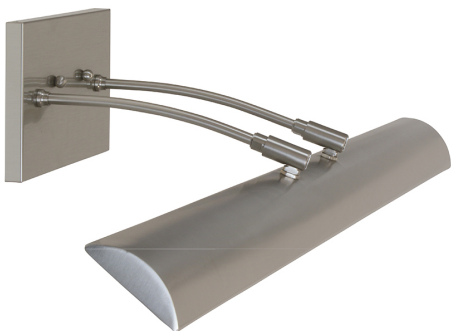

HOUSE OF TROY

ZENITH PICTURE LIGHT

Zenith 36"Direct Wire LEDZ picture light

- **SKU:** DZLEDZ36-51
- **Finish Shown:** Satin Brass
- Other finishes available. Please call 800-428-5367 for assistance.
- **Dimensions:** 4.5"H x 36"W x 10.5"D
- **Base/Backplate:** 4.5" x 8"
- **Shade Size:** 36"
- **Shade Material:** Metal
- **Base Material:** Metal
- **Voltage:** 120
- **Number of Bulbs:** 1
- **Bulb:** LED-13.5W, 2700K, 90CRI, 1080 Lumens
- **Type of Bulbs:** LED
- **Bulb Included:** Yes

[Read More](#)

SKU: DZLEDZ36-51

Price: \$794.00

ZENITH PICTURE LIGHT

Zenith 36"Direct Wire LEDZ picture light

- **SKU:** DZLEDZ36-52
- **Finish Shown:** Satin Nickel
- Other finishes available. Please call 800-428-5367 for assistance.
- **Dimensions:** 4.5"H x 36"W x 10.5"D
- **Base/Backplate:** 4.5" x 8"
- **Shade Size:** 36"
- **Shade Material:** Metal
- **Base Material:** Metal
- **Voltage:** 120
- **Number of Bulbs:** 1
- **Bulb:** LED-13.5W, 2700K, 90CRI, 1080 Lumens
- **Type of Bulbs:** LED
- **Bulb Included:** Yes

[Read More](#)

SKU: DZLEDZ36-52

Price: \$854.00

ZENITH PICTURE LIGHT

Zenith 36"Direct Wire LEDZ picture light

- **SKU:** DZLEDZ36-62
- **Finish Shown:** Chrome
- Other finishes available. Please call 800-428-5367 for assistance.
- **Dimensions:** 4.5"H x 36"W x 10.5"D
- **Base/Backplate:** 4.5" x 8"
- **Shade Size:** 36"
- **Shade Material:** Metal
- **Base Material:** Metal
- **Voltage:** 120
- **Number of Bulbs:** 1
- **Bulb:** LED-13.5W, 2700K, 90CRI, 1080 Lumens
- **Type of Bulbs:** LED
- **Bulb Included:** Yes