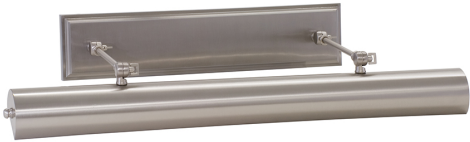

DIRECT WIRE OXFORD PICTURE LIGHT

Direct Wire Oxford 30" Satin Nickel Picture Light

- **SKU:** DOX30-SN
- **Finish Shown:** Satin Nickel
- Other finishes available. Please call 800-428-5367 for assistance.
- **Dimensions:** 4.5"H x 30"W x 10"D
- **Base/Backplate:** 4.5" x 20"
- **Shade Size:** 30"
- **Shade Material:** Metal
- **Base Material:** Metal
- **Voltage:** 120
- **Number of Bulbs:** 4
- **Bulb:** 25W-T10 medium base
- **Type of Bulbs:** Incandescent
- **Bulb Included:** No

[Read More](#)

SKU: DOX30-SN

Price: $782.00