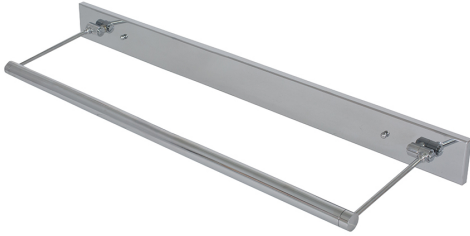

DIRECT WIRE MENDON PICTURE LIGHT

Mendon 29" Direct Wire LED Picture Light

- **SKU:** DMLEDZ29-62
- **Finish Shown:** Chrome
- Other finishes available. Please call 800-428-5367 for assistance.
- **Dimensions:** 2.75"H x 33"W x 8"D
- **Base/Backplate:** 33" x 2.75"
- **Shade Size:** 29"
- **Shade Material:** Metal
- **Base Material:** Metal
- **Voltage:** 120
- **Bulb:** LED-9W, 2700K, 90CRI, 720 Lumens
- **Type of Bulbs:** LED
- **Bulb Included:** Yes

[Read More](#)

SKU: DMLEDZ29-62

Price: $840.00