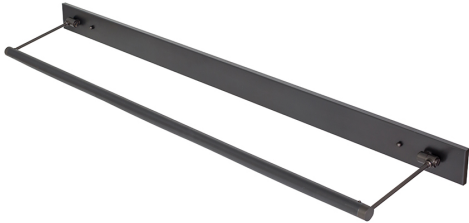

## DIRECT WIRE MENDON PICTURE LIGHT

Mendon 43" Direct Wire LED Picture Light

- **SKU:** DMLEDZ43-91
- **Finish Shown:** Oil Rubbed Bronze
- Other finishes available. Please call 800-428-5367 for assistance.
- **Dimensions:** 2.75"H x 47"W x 8"D
- **Base/Backplate:** 47" x 2.75"
- **Shade Size:** 43"
- **Shade Material:** Metal
- **Base Material:** Metal
- **Voltage:** 120
- **Bulb:** LED-13.5W, 2700K, 90CRI, 1080 Lumens
- **Type of Bulbs:** LED
- **Bulb Included:** Yes

## DIRECT WIRE MENDON PICTURE LIGHT

Mendon 29" Direct Wire LED Picture Light

- **SKU:** DMLEDZ29-71
- **Finish Shown:** Antique Brass
- Other finishes available. Please call 800-428-5367 for assistance.
- **Dimensions:** 2.75"H x 33"W x 8"D
- **Base/Backplate:** 33" x 2.75"
- **Shade Size:** 29"
- **Shade Material:** Metal
- **Base Material:** Metal
- **Voltage:** 120
- **Bulb:** LED-9W, 2700K, 90CRI, 720 Lumens
- **Type of Bulbs:** LED
- **Bulb Included:** Yes