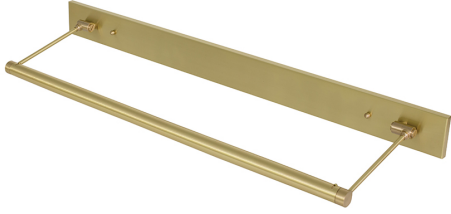

DIRECT WIRE MENDON PICTURE LIGHT

Mendon 29" Direct Wire LED Picture Light

- **SKU:** DMLEDZ29-51
- **Finish Shown:** Satin Brass
- Other finishes available. Please call 800-428-5367 for assistance.
- **Dimensions:** 2.75"H x 33"W x 8"D
- **Base/Backplate:** 33" x 2.75"
- **Shade Size:** 29"
- **Shade Material:** Metal
- **Base Material:** Metal
- **Voltage:** 120
- **Bulb:** LED-9W, 2700K, 90CRI, 720 Lumens
- **Type of Bulbs:** LED
- **Bulb Included:** Yes

[Read More](#)

SKU: DMLEDZ29-51

Price: $782.00