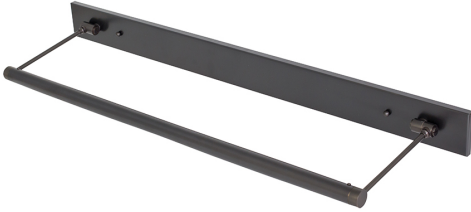

## DIRECT WIRE MENDON PICTURE LIGHT

Mendon 43" Direct Wire LED Picture Light

- **SKU:** DMLEDZ43-91
- **Finish Shown:** Oil Rubbed Bronze
- Other finishes available. Please call 800-428-5367 for assistance.
- **Dimensions:** 2.75"H x 47"W x 8"D
- **Base/Backplate:** 47" x 2.75"
- **Shade Size:** 43"
- **Shade Material:** Metal
- **Base Material:** Metal
- **Voltage:** 120
- **Bulb:** LED-13.5W, 2700K, 90CRI, 1080 Lumens
- **Type of Bulbs:** LED
- **Bulb Included:** Yes

## DIRECT WIRE MENDON PICTURE LIGHT

Mendon 29" Direct Wire LED Picture Light

- **SKU:** DMLEDZ29-71
- **Finish Shown:** Antique Brass
- Other finishes available. Please call 800-428-5367 for assistance.
- **Dimensions:** 2.75"H x 33"W x 8"D
- **Base/Backplate:** 33" x 2.75"
- **Shade Size:** 29"
- **Shade Material:** Metal
- **Base Material:** Metal
- **Voltage:** 120
- **Bulb:** LED-9W, 2700K, 90CRI, 720 Lumens
- **Type of Bulbs:** LED
- **Bulb Included:** Yes

## DIRECT WIRE MENDON PICTURE LIGHT

Mendon 29" Direct Wire LED Picture Light

- **SKU:** DMLEDZ29-91
- **Finish Shown:** Oil Rubbed Bronze
- Other finishes available. Please call 800-428-5367 for assistance.
- **Dimensions:** 2.75"H x 33"W x 8"D
- **Base/Backplate:** 33" x 2.75"
- **Shade Size:** 29"
- **Shade Material:** Metal
- **Base Material:** Metal
- **Voltage:** 120
- **Bulb:** LED-9W, 2700K, 90CRI, 720 Lumens
- **Type of Bulbs:** LED
- **Bulb Included:** Yes