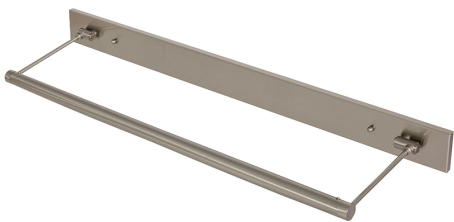

DIRECT WIRE MENDON PICTURE LIGHT

Mendon 29" Direct Wire LED Picture Light

- **SKU:** DMLEDZ29-52
- **Finish Shown:** Satin Nickel
- Other finishes available. Please call 800-428-5367 for assistance.
- **Dimensions:** 2.75"H x 33"W x 8"D
- **Base/Backplate:** 33" x 2.75"
- **Shade Size:** 29"
- **Shade Material:** Metal
- **Base Material:** Metal
- **Voltage:** 120
- **Bulb:** LED-9W, 2700K, 90CRI, 720 Lumens
- **Type of Bulbs:** LED
- **Bulb Included:** Yes

[Read More](#)

SKU: DMLEDZ29-52

Price: $840.00