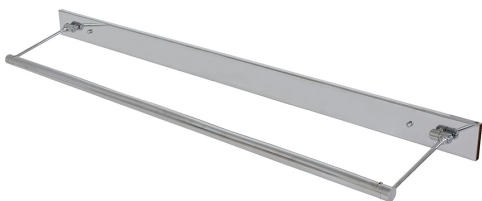

DIRECT WIRE MENDON PICTURE LIGHT

Mendon 43" Direct Wire LED Picture Light

- **SKU:** DMLEDZ43-62
- **Finish Shown:** Chrome
- Other finishes available. Please call 800-428-5367 for assistance.
- **Dimensions:** 2.75"H x 47"W x 8"D
- **Base/Backplate:** 47" x 2.75"
- **Shade Size:** 43"
- **Shade Material:** Metal
- **Base Material:** Metal
- **Voltage:** 120
- **Bulb:** LED-13.5W, 2700K, 90CRI, 1080 Lumens
- **Type of Bulbs:** LED
- **Bulb Included:** Yes

[Read More](#)

SKU: DMLEDZ43-62

Price: $1,080.00