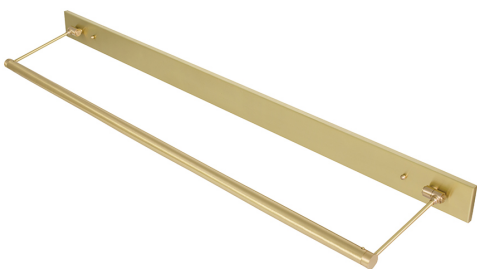

## DIRECT WIRE MENDON PICTURE LIGHT

Mendon 43" Direct Wire LED Picture Light

- **SKU:** DMLEDZ43-91
- **Finish Shown:** Oil Rubbed Bronze
- Other finishes available. Please call 800-428-5367 for assistance.
- **Dimensions:** 2.75"H x 47"W x 8"D
- **Base/Backplate:** 47" x 2.75"
- **Shade Size:** 43"
- **Shade Material:** Metal
- **Base Material:** Metal
- **Voltage:** 120
- **Bulb:** LED-13.5W, 2700K, 90CRI, 1080 Lumens
- **Type of Bulbs:** LED
- **Bulb Included:** Yes

## DIRECT WIRE MENDON PICTURE LIGHT

Mendon 29" Direct Wire LED Picture Light

- **SKU:** DMLEDZ29-71
- **Finish Shown:** Antique Brass
- Other finishes available. Please call 800-428-5367 for assistance.
- **Dimensions:** 2.75"H x 33"W x 8"D
- **Base/Backplate:** 33" x 2.75"
- **Shade Size:** 29"
- **Shade Material:** Metal
- **Base Material:** Metal
- **Voltage:** 120
- **Bulb:** LED-9W, 2700K, 90CRI, 720 Lumens
- **Type of Bulbs:** LED
- **Bulb Included:** Yes

## DIRECT WIRE MENDON PICTURE LIGHT

Mendon 29" Direct Wire LED Picture Light

- **SKU:** DMLEDZ29-91
- **Finish Shown:** Oil Rubbed Bronze
- Other finishes available. Please call 800-428-5367 for assistance.
- **Dimensions:** 2.75"H x 33"W x 8"D
- **Base/Backplate:** 33" x 2.75"
- **Shade Size:** 29"
- **Shade Material:** Metal
- **Base Material:** Metal
- **Voltage:** 120
- **Bulb:** LED-9W, 2700K, 90CRI, 720 Lumens
- **Type of Bulbs:** LED
- **Bulb Included:** Yes

## DIRECT WIRE MENDON PICTURE LIGHT

Mendon 43" Direct Wire LED Picture Light

- **SKU:** DMLEDZ43-51
- **Finish Shown:** Satin Brass
- Other finishes available. Please call 800-428-5367 for assistance.
- **Dimensions:** 2.75"H x 47"W x 8"D
- **Base/Backplate:** 47" x 2.75"
- **Shade Size:** 43"
- **Shade Material:** Metal
- **Base Material:** Metal
- **Voltage:** 120
- **Bulb:** LED-13.5W, 2700K, 90CRI, 1080 Lumens
- **Type of Bulbs:** LED
- **Bulb Included:** Yes