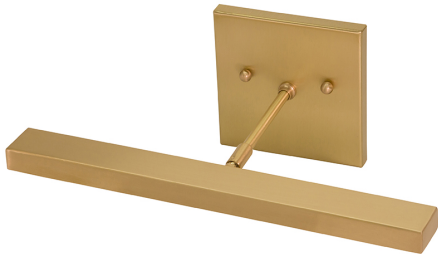

[Read More](#)

SKU: DHLEDZ26-51

Price: $504.00

DIRECT WIRE HORIZON LED PICTURE LIGHT

Direct Wire Horizon 12" LED Picture Light in Satin Brass

- **SKU:** DHLEDZ12-51
- **Finish Shown:** Satin Brass
- Other finishes available. Please call 800-428-5367 for assistance.
- **Dimensions:** 2.75"H x 12"W x 7"D
- **Base/Backplate:** 2.75" x 4.5"
- **Shade Size:** 12"
- **Shade Material:** Metal
- **Base Material:** Metal
- **Voltage:** 120
- **Number of Bulbs:** 1
- **Bulb:** LED-4.5W, 2700K, 90CRI, 360 Lumens
- **Type of Bulbs:** LED
- **Bulb Included:** Yes

[Read More](#)

SKU: DHLEDZ12-51

Price: $328.00