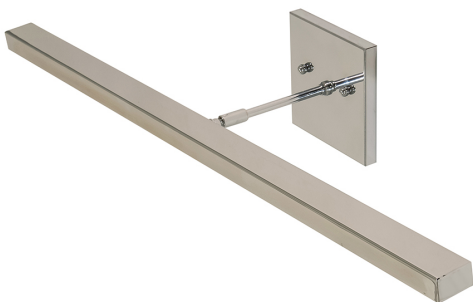

DIRECT WIRE HORIZON LED PICTURE LIGHT

Direct Wire Horizon 26" LED Picture Light in Satin Nickel

- **SKU:** DHLEDZ26-52
- **Finish Shown:** Satin Nickel
- Other finishes available. Please call 800-428-5367 for assistance.
- **Dimensions:** 2.75"H x 26"W x 7"D
- **Base/Backplate:** 2.75" x 4.5"
- **Shade Size:** 26"
- **Shade Material:** Metal
- **Base Material:** Metal
- **Voltage:** 120
- **Number of Bulbs:** 1
- **Bulb:** LED-9W, 2700K, 90CRI, 720 Lumens
- **Type of Bulbs:** LED
- **Bulb Included:** Yes

[Read More](#)

SKU: DHLEDZ26-52

Price: \$566.00

DIRECT WIRE HORIZON LED PICTURE LIGHT

Direct Wire Horizon 26" LED Picture Light in Chrome

- **SKU:** DHLEDZ26-62
- **Finish Shown:** Chrome
- Other finishes available. Please call 800-428-5367 for assistance.
- **Dimensions:** 2.75"H x 26"W x 7"D
- **Base/Backplate:** 2.75" x 4.5"
- **Shade Size:** 26"
- **Shade Material:** Metal
- **Base Material:** Metal
- **Voltage:** 120
- **Number of Bulbs:** 1
- **Bulb:** LED-9W, 2700K, 90CRI, 720 Lumens
- **Type of Bulbs:** LED
- **Bulb Included:** Yes

[Read More](#)

SKU: DHLEDZ26-62

Price: \$566.00

DIRECT WIRE HORIZON LED PICTURE LIGHT

Direct Wire Horizon 26" LED Picture Light in Antique Brass

- **SKU:** DHLEDZ26-71
- **Finish Shown:** Antique Brass
- Other finishes available. Please call 800-428-5367 for assistance.
- **Dimensions:** 2.75"H x 26"W x 7"D
- **Base/Backplate:** 2.75" x 4.5"
- **Shade Size:** 26"
- **Shade Material:** Metal
- **Base Material:** Metal
- **Voltage:** 120
- **Number of Bulbs:** 1
- **Bulb:** LED-9W, 2700K, 90CRI, 720 Lumens
- **Type of Bulbs:** LED
- **Bulb Included:** Yes