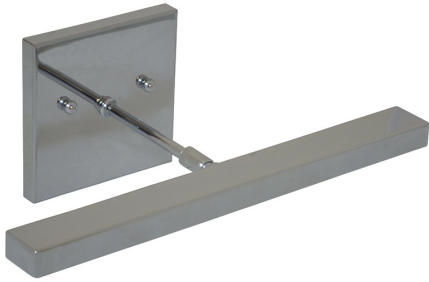

DIRECT WIRE HORIZON LED PICTURE LIGHT

Direct Wire Horizon 12" LED Picture Light in Chrome

- **SKU:** DHLEDZ12-62
- **Finish Shown:** Chrome
- Other finishes available. Please call 800-428-5367 for assistance.
- **Dimensions:** 2.75"H x 12"W x 7"D
- **Base/Backplate:** 2.75" x 4.5"
- **Shade Size:** 12"
- **Shade Material:** Metal
- **Base Material:** Metal
- **Voltage:** 120
- **Number of Bulbs:** 1
- **Bulb:** LED-4.5W, 2700K, 90CRI, 360 Lumens
- **Type of Bulbs:** LED
- **Bulb Included:** Yes

[Read More](#)

SKU: DHLEDZ12-62

Price: $364.00