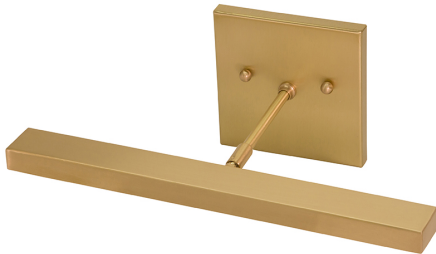

[Read More](#)

SKU: DHLEDZ26-51

Price: $504.00

DIRECT WIRE HORIZON LED PICTURE LIGHT

Direct Wire Horizon 12" LED Picture Light in Satin Brass

- **SKU:** DHLEDZ12-51
- **Finish Shown:** Satin Brass
- Other finishes available. Please call 800-428-5367 for assistance.
- **Dimensions:** 2.75"H x 12"W x 7"D
- **Base/Backplate:** 2.75" x 4.5"
- **Shade Size:** 12"
- **Shade Material:** Metal
- **Base Material:** Metal
- **Voltage:** 120
- **Number of Bulbs:** 1
- **Bulb:** LED-4.5W, 2700K, 90CRI, 360 Lumens
- **Type of Bulbs:** LED
- **Bulb Included:** Yes

[Read More](#)

SKU: DHLEDZ12-51

Price: $328.00