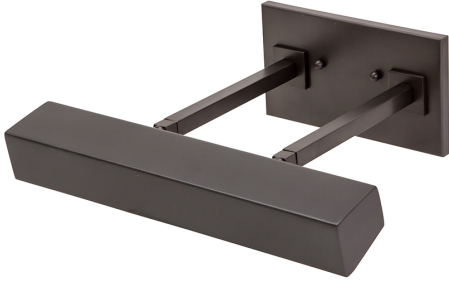

[Read More](#)

SKU: DGLEDZ36-OB

Price: \$1,080.00

DIRECT WIRE GUILFORD LED PICTURE LIGHT

Direct Wire 36" Guilford LED Picture Light in Satin Nickel

- **SKU:** DGLEDZ36-SN
- **Finish Shown:** Satin Nickel
- Other finishes available. Please call 800-428-5367 for assistance.
- **Dimensions:** 4.5"H x 36"W x 11"D
- **Base/Backplate:** 16" x 4.5"
- **Shade Size:** 36"
- **Shade Material:** Metal
- **Base Material:** Metal
- **Voltage:** 120
- **Number of Bulbs:** 1
- **Bulb:** LED-13.5W, 2700K, 90CRI, 1080 Lumens
- **Type of Bulbs:** LED
- **Bulb Included:** Yes

[Read More](#)

SKU: DGLEDZ36-SN

Price: \$1,142.00

DIRECT WIRE GUILFORD LED PICTURE LIGHT

Direct Wire 14" Guilford LED Picture Light in Antique Brass

- **SKU:** DGLEDZ14-AB
- **Finish Shown:** Antique Brass
- Other finishes available. Please call 800-428-5367 for assistance.
- **Dimensions:** 4.5"H x 14"W x 11"D
- **Base/Backplate:** 8" x 4.5"
- **Shade Size:** 14"
- **Shade Material:** Metal
- **Base Material:** Metal
- **Voltage:** 120
- **Number of Bulbs:** 1
- **Bulb:** LED-4.5W, 2700K, 90CRI, 360 Lumens
- **Type of Bulbs:** LED
- **Bulb Included:** Yes

[Read More](#)

SKU: DGLEDZ14-AB

Price: \$602.00

DIRECT WIRE GUILFORD LED PICTURE LIGHT

Direct Wire 14" Guilford LED Picture Light in Oil Rubbed Bronze

- **SKU:** DGLEDZ14-OB
- **Finish Shown:** Oil Rubbed Bronze
- Other finishes available. Please call 800-428-5367 for assistance.
- **Dimensions:** 4.5"H x 14"W x 11"D
- **Base/Backplate:** 8" x 4.5"
- **Shade Size:** 14"
- **Shade Material:** Metal
- **Base Material:** Metal
- **Voltage:** 120
- **Number of Bulbs:** 1
- **Bulb:** LED-4.5W, 2700K, 90CRI, 360 Lumens
- **Type of Bulbs:** LED
- **Bulb Included:** Yes