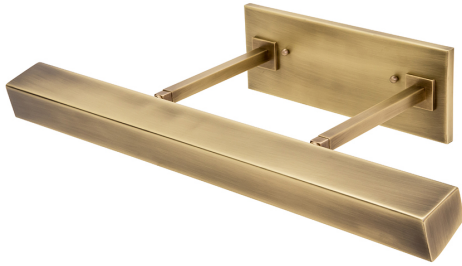

## DIRECT WIRE GUILFORD LED PICTURE LIGHT

Direct Wire 24" Guilford LED Picture Light in Antique Brass

- **SKU:** DGLEDZ24-AB
- **Finish Shown:** Antique Brass
- Other finishes available. Please call 800-428-5367 for assistance.
- **Dimensions:** 4.5"H x 24"W x 11"D
- **Base/Backplate:** 12" x 4.5"
- **Shade Size:** 24"
- **Shade Material:** Metal
- **Base Material:** Metal
- **Voltage:** 120
- **Number of Bulbs:** 1
- **Bulb:** LED-9W, 2700K, 90CRI, 720 Lumens
- **Type of Bulbs:** LED
- **Bulb Included:** Yes

## DIRECT WIRE GUILFORD LED PICTURE LIGHT

Direct Wire 24" Guilford LED Picture Light in Oil Rubbed Bronze

- **SKU:** DGLEDZ24-OB
- **Finish Shown:** Oil Rubbed Bronze
- Other finishes available. Please call 800-428-5367 for assistance.
- **Dimensions:** 4.5"H x 24"W x 11"D
- **Base/Backplate:** 12" x 4.5"
- **Shade Size:** 24"
- **Shade Material:** Metal
- **Base Material:** Metal
- **Voltage:** 120
- **Number of Bulbs:** 1
- **Bulb:** LED-9W, 2700K, 90CRI, 720 Lumens
- **Type of Bulbs:** LED
- **Bulb Included:** Yes

## DIRECT WIRE GUILFORD LED PICTURE LIGHT

Direct Wire 24" Guilford LED Picture Light in Satin Nickel

- **SKU:** DGLEDZ24-SN
- **Finish Shown:** Satin Nickel
- Other finishes available. Please call 800-428-5367 for assistance.
- **Dimensions:** 4.5"H x 24"W x 11"D
- **Base/Backplate:** 12" x 4.5"
- **Shade Size:** 24"
- **Shade Material:** Metal
- **Base Material:** Metal
- **Voltage:** 120
- **Number of Bulbs:** 1
- **Bulb:** LED-9W, 2700K, 90CRI, 720 Lumens
- **Type of Bulbs:** LED
- **Bulb Included:** Yes