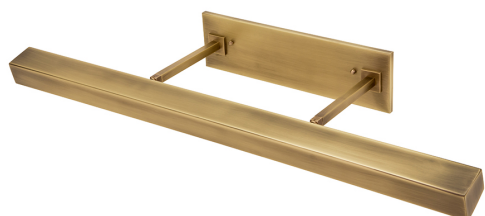

DIRECT WIRE GUILFORD LED PICTURE LIGHT

Direct Wire 36" Guilford LED Picture Light in Antique Brass

- **SKU:** DGLEDZ36-AB
- **Finish Shown:** Antique Brass
- Other finishes available. Please call 800-428-5367 for assistance.
- **Dimensions:** 4.5"H x 36"W x 11"D
- **Base/Backplate:** 16" x 4.5"
- **Shade Size:** 36"
- **Shade Material:** Metal
- **Base Material:** Metal
- **Voltage:** 120
- **Number of Bulbs:** 1
- **Bulb:** LED-13.5W, 2700K, 90CRI, 1080 Lumens