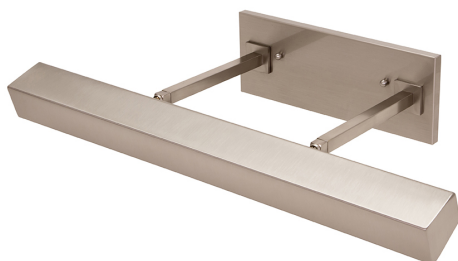

## DIRECT WIRE GUILFORD LED PICTURE LIGHT

Direct Wire 24" Guilford LED Picture Light in Antique Brass

- **SKU:** DGLEDZ24-AB
- **Finish Shown:** Antique Brass
- Other finishes available. Please call 800-428-5367 for assistance.
- **Dimensions:** 4.5"H x 24"W x 11"D
- **Base/Backplate:** 12" x 4.5"
- **Shade Size:** 24"
- **Shade Material:** Metal
- **Base Material:** Metal
- **Voltage:** 120
- **Number of Bulbs:** 1
- **Bulb:** LED-9W, 2700K, 90CRI, 720 Lumens
- **Type of Bulbs:** LED
- **Bulb Included:** Yes

## DIRECT WIRE GUILFORD LED PICTURE LIGHT

Direct Wire 24" Guilford LED Picture Light in Oil Rubbed Bronze

- **SKU:** DGLEDZ24-OB
- **Finish Shown:** Oil Rubbed Bronze
- Other finishes available. Please call 800-428-5367 for assistance.
- **Dimensions:** 4.5"H x 24"W x 11"D
- **Base/Backplate:** 12" x 4.5"
- **Shade Size:** 24"
- **Shade Material:** Metal
- **Base Material:** Metal
- **Voltage:** 120
- **Number of Bulbs:** 1
- **Bulb:** LED-9W, 2700K, 90CRI, 720 Lumens
- **Type of Bulbs:** LED
- **Bulb Included:** Yes

## DIRECT WIRE GUILFORD LED PICTURE LIGHT

Direct Wire 24" Guilford LED Picture Light in Satin Nickel

- **SKU:** DGLEDZ24-SN
- **Finish Shown:** Satin Nickel
- Other finishes available. Please call 800-428-5367 for assistance.
- **Dimensions:** 4.5"H x 24"W x 11"D
- **Base/Backplate:** 12" x 4.5"
- **Shade Size:** 24"
- **Shade Material:** Metal
- **Base Material:** Metal
- **Voltage:** 120
- **Number of Bulbs:** 1
- **Bulb:** LED-9W, 2700K, 90CRI, 720 Lumens
- **Type of Bulbs:** LED
- **Bulb Included:** Yes