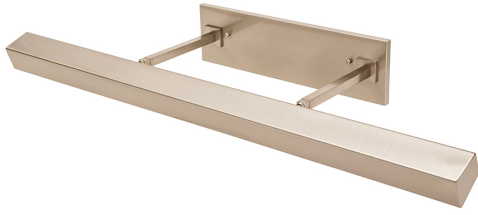

DIRECT WIRE GUILFORD LED PICTURE LIGHT

Direct Wire 36" Guilford LED Picture Light in Satin Nickel

- **SKU:** DGLEDZ36-SN
- **Finish Shown:** Satin Nickel
- Other finishes available. Please call 800-428-5367 for assistance.
- **Dimensions:** 4.5"H x 36"W x 11"D
- **Base/Backplate:** 16" x 4.5"
- **Shade Size:** 36"
- **Shade Material:** Metal
- **Base Material:** Metal
- **Voltage:** 120
- **Number of Bulbs:** 1
- **Bulb:** LED-13.5W, 2700K, 90CRI, 1080 Lumens
- **Type of Bulbs:** LED
- **Bulb Included:** Yes

[Read More](#)

SKU: DGLEDZ36-SN

Price: $1,142.00