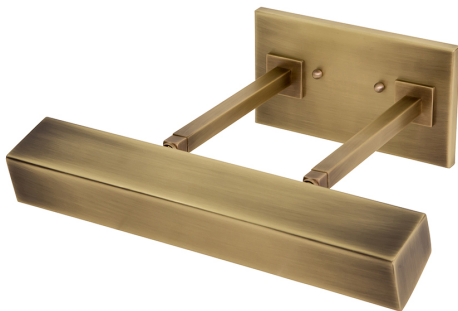

## DIRECT WIRE GUILFORD LED PICTURE LIGHT

Direct Wire 36" Guilford LED Picture Light in Satin Nickel

- **SKU:** DGLEDZ36-SN
- **Finish Shown:** Satin Nickel
- Other finishes available. Please call 800-428-5367 for assistance.
- **Dimensions:** 4.5"H x 36"W x 11"D
- **Base/Backplate:** 16" x 4.5"
- **Shade Size:** 36"
- **Shade Material:** Metal
- **Base Material:** Metal
- **Voltage:** 120
- **Number of Bulbs:** 1
- **Bulb:** LED-13.5W, 2700K, 90CRI, 1080 Lumens
- **Type of Bulbs:** LED
- **Bulb Included:** Yes

[Read More](#)

**SKU:** DGLEDZ36-SN

**Price:** \$1,142.00