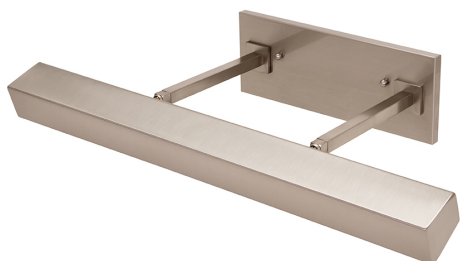

DIRECT WIRE GUILFORD LED PICTURE LIGHT

Direct Wire 24" Guilford LED Picture Light in Antique Brass

- **SKU:** DGLEDZ24-AB
- **Finish Shown:** Antique Brass
- Other finishes available. Please call 800-428-5367 for assistance.
- **Dimensions:** 4.5"H x 24"W x 11"D
- **Base/Backplate:** 12" x 4.5"
- **Shade Size:** 24"
- **Shade Material:** Metal
- **Base Material:** Metal
- **Voltage:** 120
- **Number of Bulbs:** 1
- **Bulb:** LED-9W, 2700K, 90CRI, 720 Lumens
- **Type of Bulbs:** LED
- **Bulb Included:** Yes

[Read More](#)

SKU: DGLEDZ24-AB

Price: \$840.00

DIRECT WIRE GUILFORD LED PICTURE LIGHT

Direct Wire 24" Guilford LED Picture Light in Oil Rubbed Bronze

- **SKU:** DGLEDZ24-OB
- **Finish Shown:** Oil Rubbed Bronze
- Other finishes available. Please call 800-428-5367 for assistance.
- **Dimensions:** 4.5"H x 24"W x 11"D
- **Base/Backplate:** 12" x 4.5"
- **Shade Size:** 24"
- **Shade Material:** Metal
- **Base Material:** Metal
- **Voltage:** 120
- **Number of Bulbs:** 1
- **Bulb:** LED-9W, 2700K, 90CRI, 720 Lumens
- **Type of Bulbs:** LED
- **Bulb Included:** Yes

[Read More](#)

SKU: DGLEDZ24-OB

Price: \$840.00

DIRECT WIRE GUILFORD LED PICTURE LIGHT

Direct Wire 24" Guilford LED Picture Light in Satin Nickel

- **SKU:** DGLEDZ24-SN
- **Finish Shown:** Satin Nickel
- Other finishes available. Please call 800-428-5367 for assistance.
- **Dimensions:** 4.5"H x 24"W x 11"D
- **Base/Backplate:** 12" x 4.5"
- **Shade Size:** 24"
- **Shade Material:** Metal
- **Base Material:** Metal
- **Voltage:** 120
- **Number of Bulbs:** 1
- **Bulb:** LED-9W, 2700K, 90CRI, 720 Lumens
- **Type of Bulbs:** LED
- **Bulb Included:** Yes