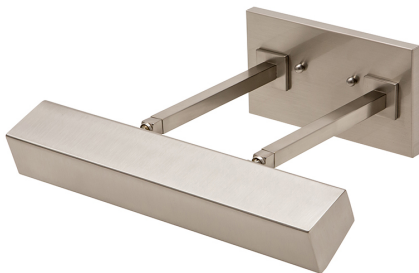

[Read More](#)

SKU: DGLEDZ36-SN

Price: \$1,142.00

DIRECT WIRE GUILFORD LED PICTURE LIGHT

Direct Wire 14" Guilford LED Picture Light in Antique Brass

- **SKU:** DGLEDZ14-AB
- **Finish Shown:** Antique Brass
- Other finishes available. Please call 800-428-5367 for assistance.
- **Dimensions:** 4.5"H x 14"W x 11"D
- **Base/Backplate:** 8" x 4.5"
- **Shade Size:** 14"
- **Shade Material:** Metal
- **Base Material:** Metal
- **Voltage:** 120
- **Number of Bulbs:** 1
- **Bulb:** LED-4.5W, 2700K, 90CRI, 360 Lumens
- **Type of Bulbs:** LED
- **Bulb Included:** Yes

[Read More](#)

SKU: DGLEDZ14-AB

Price: \$602.00

DIRECT WIRE GUILFORD LED PICTURE LIGHT

Direct Wire 14" Guilford LED Picture Light in Oil Rubbed Bronze

- **SKU:** DGLEDZ14-OB
- **Finish Shown:** Oil Rubbed Bronze
- Other finishes available. Please call 800-428-5367 for assistance.
- **Dimensions:** 4.5"H x 14"W x 11"D
- **Base/Backplate:** 8" x 4.5"
- **Shade Size:** 14"
- **Shade Material:** Metal
- **Base Material:** Metal
- **Voltage:** 120
- **Number of Bulbs:** 1
- **Bulb:** LED-4.5W, 2700K, 90CRI, 360 Lumens
- **Type of Bulbs:** LED
- **Bulb Included:** Yes

[Read More](#)

SKU: DGLEDZ14-OB

Price: \$602.00

DIRECT WIRE GUILFORD LED PICTURE LIGHT

Direct Wire 14" Guilford LED Picture Light in Satin Nickel

- **SKU:** DGLEDZ14-SN
- **Finish Shown:** Satin Nickel
- Other finishes available. Please call 800-428-5367 for assistance.
- **Dimensions:** 4.5"H x 14"W x 11"D
- **Base/Backplate:** 8" x 4.5"
- **Shade Size:** 14"
- **Shade Material:** Metal
- **Base Material:** Metal
- **Voltage:** 120
- **Number of Bulbs:** 1
- **Bulb:** LED-4.5W, 2700K, 90CRI, 360 Lumens
- **Type of Bulbs:** LED
- **Bulb Included:** Yes