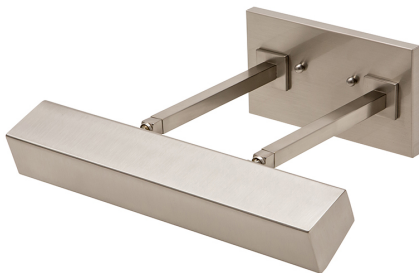

## DIRECT WIRE GUILFORD LED PICTURE LIGHT

Direct Wire 14" Guilford LED Picture Light in Oil Rubbed Bronze

- **SKU:** DGLEDZ14-OB
- **Finish Shown:** Oil Rubbed Bronze
- Other finishes available. Please call 800-428-5367 for assistance.
- **Dimensions:** 4.5"H x 14"W x 11"D
- **Base/Backplate:** 8" x 4.5"
- **Shade Size:** 14"
- **Shade Material:** Metal
- **Base Material:** Metal
- **Voltage:** 120
- **Number of Bulbs:** 1
- **Bulb:** LED-4.5W, 2700K, 90CRI, 360 Lumens
- **Type of Bulbs:** LED
- **Bulb Included:** Yes

[Read More](#)

**SKU:** DGLEDZ14-OB

**Price:** \$602.00