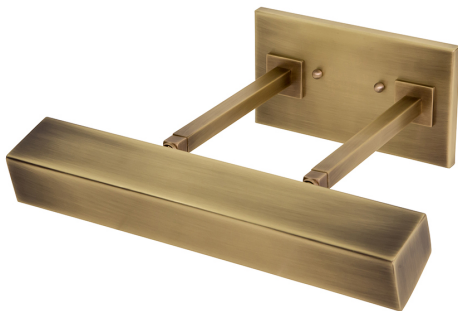

- **Type of Bulbs:** LED
- **Bulb Included:** Yes

[Read More](#)

SKU: DGLEDZ36-AB

Price: \$1,080.00

DIRECT WIRE GUILFORD LED PICTURE LIGHT

Direct Wire 36" Guilford LED Picture Light in Oil Rubbed Bronze

- **SKU:** DGLEDZ36-OB
- **Finish Shown:** Oil Rubbed Bronze
- Other finishes available. Please call 800-428-5367 for assistance.
- **Dimensions:** 4.5"H x 36"W x 11"D
- **Base/Backplate:** 16" x 4.5"
- **Shade Size:** 36"
- **Shade Material:** Metal
- **Base Material:** Metal
- **Voltage:** 120
- **Number of Bulbs:** 1
- **Bulb:** LED-13.5W, 2700K, 90CRI, 1080 Lumens
- **Type of Bulbs:** LED
- **Bulb Included:** Yes

[Read More](#)

SKU: DGLEDZ36-OB

Price: \$1,080.00

DIRECT WIRE GUILFORD LED PICTURE LIGHT

Direct Wire 36" Guilford LED Picture Light in Satin Nickel

- **SKU:** DGLEDZ36-SN
- **Finish Shown:** Satin Nickel
- Other finishes available. Please call 800-428-5367 for assistance.
- **Dimensions:** 4.5"H x 36"W x 11"D
- **Base/Backplate:** 16" x 4.5"
- **Shade Size:** 36"
- **Shade Material:** Metal
- **Base Material:** Metal
- **Voltage:** 120
- **Number of Bulbs:** 1
- **Bulb:** LED-13.5W, 2700K, 90CRI, 1080 Lumens
- **Type of Bulbs:** LED
- **Bulb Included:** Yes

[Read More](#)

SKU: DGLEDZ36-SN

Price: \$1,142.00

DIRECT WIRE GUILFORD LED PICTURE LIGHT

Direct Wire 14" Guilford LED Picture Light in Antique Brass

- **SKU:** DGLEDZ14-AB
- **Finish Shown:** Antique Brass
- Other finishes available. Please call 800-428-5367 for assistance.
- **Dimensions:** 4.5"H x 14"W x 11"D
- **Base/Backplate:** 8" x 4.5"
- **Shade Size:** 14"
- **Shade Material:** Metal
- **Base Material:** Metal
- **Voltage:** 120
- **Number of Bulbs:** 1
- **Bulb:** LED-4.5W, 2700K, 90CRI, 360 Lumens
- **Type of Bulbs:** LED
- **Bulb Included:** Yes