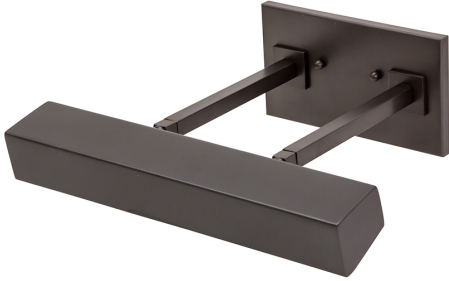

DIRECT WIRE GUILFORD LED PICTURE LIGHT

Direct Wire 14" Guilford LED Picture Light in Oil Rubbed Bronze

- **SKU:** DGLEDZ14-OB
- **Finish Shown:** Oil Rubbed Bronze
- Other finishes available. Please call 800-428-5367 for assistance.
- **Dimensions:** 4.5"H x 14"W x 11"D
- **Base/Backplate:** 8" x 4.5"
- **Shade Size:** 14"
- **Shade Material:** Metal
- **Base Material:** Metal
- **Voltage:** 120
- **Number of Bulbs:** 1
- **Bulb:** LED-4.5W, 2700K, 90CRI, 360 Lumens
- **Type of Bulbs:** LED
- **Bulb Included:** Yes

[Read More](#)

SKU: DGLEDZ14-OB

Price: $602.00