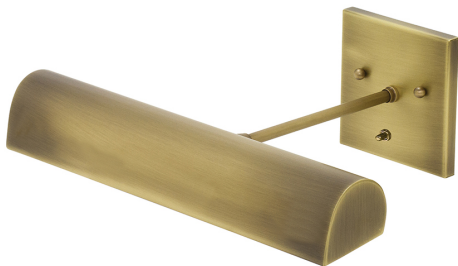

[Read More](#)

SKU: DTBLEDZ14-AB/PB

Price: \$418.00

DTBLEDZ14-BLK/PN

Direct Wire Traditional 14" LEDZ Picture Light with Ball Motif

- **SKU:** DTBLEDZ14-BLK/PN
- **Finish Shown:** Black with Polished Nickel Accents
- Other finishes available. Please call 800-428-5367 for assistance.
- **Dimensions:** 4.5"H x 14"W x 10.5"D
- **Base/Backplate:** 4.5" x 4.5"
- **Shade Size:** 14"
- **Shade Material:** Metal
- **Base Material:** Metal
- **Voltage:** 120
- **Number of Bulbs:** 1
- **Bulb:** LED-4.5W, 2700K, 90CRI, 360 Lumens
- **Type of Bulbs:** LED
- **Bulb Included:** Yes

[Read More](#)

SKU: DTBLEDZ14-BLK/PN

Price: \$418.00

DTBLEDZ14-MB/AB

Direct Wire Traditional 14" LEDZ Picture Light with Ball Motif

- **SKU:** DTBLEDZ14-MB/AB
- **Finish Shown:** Mahogany Bronze with Antique Brass Accents
- Other finishes available. Please call 800-428-5367 for assistance.
- **Dimensions:** 4.5"H x 14"W x 10.5"D
- **Base/Backplate:** 4.5" x 4.5"
- **Shade Size:** 14"
- **Shade Material:** Metal
- **Base Material:** Metal
- **Voltage:** 120
- **Number of Bulbs:** 1
- **Bulb:** LED-4.5W, 2700K, 90CRI, 360 Lumens
- **Type of Bulbs:** LED
- **Bulb Included:** Yes

[Read More](#)

SKU: DTBLEDZ14-MB/AB

Price: \$418.00

DIRECT WIRE CLASSIC TRADITIONAL PICTURE LIGHT

Direct Wire Traditional 14" Antique Brass Picture Light

- **SKU:** DT14-71
- **Finish Shown:** Antique Brass
- Other finishes available. Please call 800-428-5367 for assistance.
- **Dimensions:** 4.5"H x 14"W x 9.25"D
- **Base/Backplate:** 4.5"x 4.5"
- **Switch:** On Backplate
- **Shade Size:** 14"
- **Shade Material:** Metal
- **Base Material:** Metal
- **Voltage:** 120
- **Number of Bulbs:** 2
- **Bulb:** 25W-T10 or 40W-T10 medium base
- **Type of Bulbs:** Incandescent
- **Bulb Included:** No