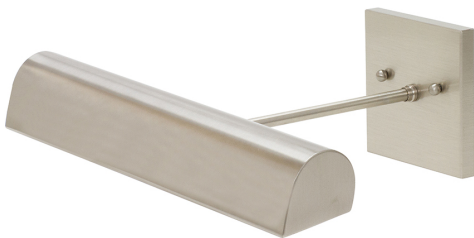

[Read More](#)

SKU: DTLEDZ24-51

Price: \$810.00

DIRECT WIRE CLASSIC TRADITIONAL LED PICTURE LIGHT

Direct Wire 14" Classic Traditional LED Picture Light in Satin Brass

- **SKU:** DTLEDZ14-51
- **Finish Shown:** Satin Brass
- Other finishes available. Please call 800-428-5367 for assistance.
- **Dimensions:** 4.5"H x 14"W x 10.5"D
- **Base/Backplate:** 4.5"x 4.5"
- **Shade Size:** 14"
- **Shade Material:** Metal
- **Base Material:** Metal
- **Voltage:** 120
- **Number of Bulbs:** 1
- **Bulb:** LED-4.5W, 2700K, 90CRI, 360 Lumens
- **Type of Bulbs:** LED
- **Bulb Included:** Yes

[Read More](#)

SKU: DTLEDZ14-51

Price: \$406.00

DIRECT WIRE CLASSIC TRADITIONAL LED PICTURE LIGHT

Direct Wire 14" Classic Traditional LED Picture Light in Satin Nickel

- **SKU:** DTLEDZ14-52
- **Finish Shown:** Satin Nickel
- Other finishes available. Please call 800-428-5367 for assistance.
- **Dimensions:** 4.5"H x 14"W x 10.5"D
- **Base/Backplate:** 4.5"x 4.5"
- **Shade Size:** 14"
- **Shade Material:** Metal
- **Base Material:** Metal
- **Voltage:** 120
- **Number of Bulbs:** 1
- **Bulb:** LED-4.5W, 2700K, 90CRI, 360 Lumens
- **Type of Bulbs:** LED
- **Bulb Included:** Yes