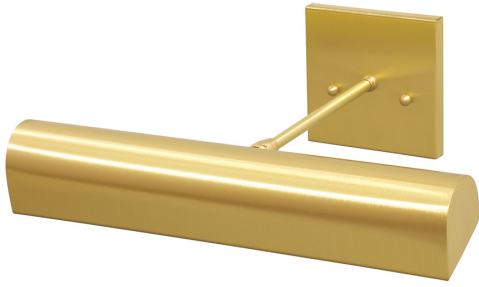

DIRECT WIRE CLASSIC TRADITIONAL LED PICTURE LIGHT

Direct Wire 14" Classic Traditional LED Picture Light in Satin Brass

- **SKU:** DTLEDZ14-51
- **Finish Shown:** Satin Brass
- Other finishes available. Please call 800-428-5367 for assistance.
- **Dimensions:** 4.5"H x 14"W x 10.5"D
- **Base/Backplate:** 4.5"x 4.5"
- **Shade Size:** 14"
- **Shade Material:** Metal
- **Base Material:** Metal
- **Voltage:** 120
- **Number of Bulbs:** 1
- **Bulb:** LED-4.5W, 2700K, 90CRI, 360 Lumens
- **Type of Bulbs:** LED
- **Bulb Included:** Yes

[Read More](#)

SKU: DTLEDZ14-51

Price: $406.00