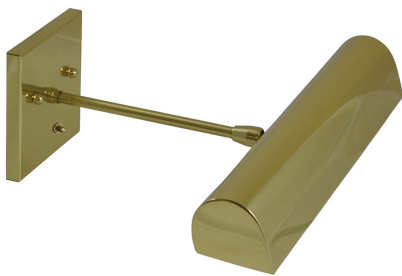

[Read More](#)

SKU: DT8-81

Price: \$194.00

DIRECT WIRE CLASSIC TRADITIONAL PICTURE LIGHT

Direct Wire Traditional 14" Satin Brass Picture Light

- **SKU:** DT14-51
- **Finish Shown:** Satin Brass
- Other finishes available. Please call 800-428-5367 for assistance.
- **Dimensions:** 4.5"H x 14"W x 9.25"D
- **Base/Backplate:** 4.5"x 4.5"
- **Switch:** On Backplate
- **Shade Size:** 14"
- **Shade Material:** Metal
- **Base Material:** Metal
- **Voltage:** 120
- **Number of Bulbs:** 2
- **Bulb:** 25W-T10 or 40W-T10 medium base
- **Type of Bulbs:** Incandescent
- **Bulb Included:** No

[Read More](#)

SKU: DT14-51

Price: \$252.00

DIRECT WIRE CLASSIC TRADITIONAL PICTURE LIGHT

Direct Wire Traditional 14" Satin Nickel Picture Light

- **SKU:** DT14-52
- **Finish Shown:** Satin Nickel
- Other finishes available. Please call 800-428-5367 for assistance.
- **Dimensions:** 4.5"H x 14"W x 9.25"D
- **Base/Backplate:** 4.5"x 4.5"
- **Switch:** On Backplate
- **Shade Size:** 14"
- **Shade Material:** Metal
- **Base Material:** Metal
- **Voltage:** 120
- **Number of Bulbs:** 2
- **Bulb:** 25W-T10 or 40W-T10 medium base
- **Type of Bulbs:** Incandescent
- **Bulb Included:** No

[Read More](#)

SKU: DT14-52

Price: \$290.00

DIRECT WIRE CLASSIC TRADITIONAL PICTURE LIGHT

Direct Wire Traditional 14" Polished Brass Picture Light

- **SKU:** DT14-61
- **Finish Shown:** Polished Brass
- Other finishes available. Please call 800-428-5367 for assistance.
- **Dimensions:** 4.5"H x 14"W x 9.25"D
- **Base/Backplate:** 4.5"x 4.5"
- **Switch:** On Backplate
- **Shade Size:** 14"
- **Shade Material:** Metal
- **Base Material:** Metal
- **Voltage:** 120
- **Number of Bulbs:** 2
- **Bulb:** 25W-T10 or 40W-T10 medium base
- **Type of Bulbs:** Incandescent
- **Bulb Included:** No