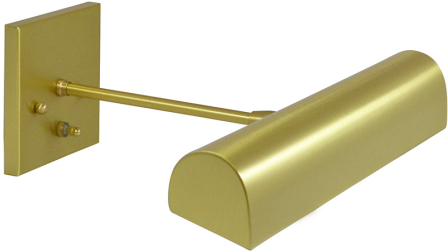

[Read More](#)

SKU: DT24-71

Price: \$458.00

DIRECT WIRE CLASSIC TRADITIONAL PICTURE LIGHT

Direct Wire Traditional 24" Mahogany Bronze Picture Light

- **SKU:** DT24-81
- **Finish Shown:** Mahogany Bronze
- Other finishes available. Please call 800-428-5367 for assistance.
- **Dimensions:** 4.5"H x 24"W x 9.25"D
- **Base/Backplate:** 4"x 15"
- **Switch:** On Backplate
- **Shade Size:** 24"
- **Shade Material:** Metal
- **Base Material:** Metal
- **Voltage:** 120
- **Number of Bulbs:** 3
- **Bulb:** 25W-T10 or 40W-T10 medium base
- **Type of Bulbs:** Incandescent
- **Bulb Included:** No

[Read More](#)

SKU: DT24-81

Price: \$434.00

DIRECT WIRE CLASSIC TRADITIONAL PICTURE LIGHT

Direct Wire Traditional 8" Mahogany Bronze Picture Light

- **SKU:** DT8-81
- **Finish Shown:** Mahogany Bronze
- Other finishes available. Please call 800-428-5367 for assistance.
- **Dimensions:** 4.5"H x 8"W x 9.25"D
- **Base/Backplate:** 4.5"x 4.5"
- **Switch:** On Backplate
- **Shade Size:** 8"
- **Shade Material:** Metal
- **Base Material:** Metal
- **Voltage:** 120
- **Number of Bulbs:** 1
- **Bulb:** 25W-T10 or 40W-T10 medium base
- **Type of Bulbs:** Incandescent
- **Bulb Included:** No

[Read More](#)

SKU: DT8-81

Price: \$194.00

DIRECT WIRE CLASSIC TRADITIONAL PICTURE LIGHT

Direct Wire Traditional 14" Satin Brass Picture Light

- **SKU:** DT14-51
- **Finish Shown:** Satin Brass
- Other finishes available. Please call 800-428-5367 for assistance.
- **Dimensions:** 4.5"H x 14"W x 9.25"D
- **Base/Backplate:** 4.5"x 4.5"
- **Switch:** On Backplate
- **Shade Size:** 14"
- **Shade Material:** Metal
- **Base Material:** Metal
- **Voltage:** 120
- **Number of Bulbs:** 2
- **Bulb:** 25W-T10 or 40W-T10 medium base
- **Type of Bulbs:** Incandescent
- **Bulb Included:** No