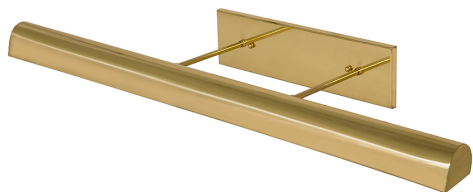

[Read More](#)

SKU: DTRLEDZ24-BLK/PN

Price: \$844.00

DIRECT WIRE CLASSIC TRADITIONAL LED PICTURE LIGHT

Direct Wire Traditional 36" LEDZ Picture Light
with Rivet Motif (Ball & Strap)

- **SKU:** DTRLEDZ36-MB/AB
- **Finish Shown:** Mahogany Bronze with Antique Brass Accents
- Other finishes available. Please call 800-428-5367 for assistance.
- **Dimensions:** 4.5"H x 36"W x 10.5"D
- **Base/Backplate:** 4.5" x 15"
- **Shade Size:** 36"
- **Shade Material:** Metal
- **Base Material:** Metal
- **Voltage:** 120
- **Number of Bulbs:** 1
- **Bulb:** LED-13.5W, 2700K, 90CRI, 1080 Lumens
- **Type of Bulbs:** LED
- **Bulb Included:** Yes

[Read More](#)

SKU: DTRLEDZ36-MB/AB

Price: \$1,142.00

DIRECT WIRE CLASSIC TRADITIONAL LED PICTURE LIGHT

Direct Wire Traditional 14" LEDZ Picture Light
with Strap Motif

- **SKU:** DTSLEDZ14-AB/PB
- **Finish Shown:** Antique Brass with Polished Brass Accents
- Other finishes available. Please call 800-428-5367 for assistance.
- **Dimensions:** 4.5"H x 14"W x 10.5"D
- **Base/Backplate:** 4.5" x 4.5"
- **Shade Size:** 14"
- **Shade Material:** Metal
- **Base Material:** Metal
- **Voltage:** 120
- **Number of Bulbs:** 1
- **Bulb:** LED-4.5W, 2700K, 90CRI, 360 Lumens
- **Type of Bulbs:** LED
- **Bulb Included:** Yes

[Read More](#)

SKU: DTSLEDZ14-AB/PB

Price: \$420.00

DIRECT WIRE CLASSIC TRADITIONAL LED PICTURE LIGHT

Direct Wire 36" Classic Traditional LED Picture Light in Polished Brass

- **SKU:** DTLEDZ36-61
- **Finish Shown:** Polished Brass
- Other finishes available. Please call 800-428-5367 for assistance.
- **Dimensions:** 4"H x 36"W x 10.5"D
- **Base/Backplate:** 4"x 26"
- **Shade Size:** 36"
- **Shade Material:** Metal
- **Base Material:** Metal
- **Voltage:** 120
- **Number of Bulbs:** 1
- **Bulb:** LED-13.5W, 2700K, 90CRI, 1080 Lumens
- **Type of Bulbs:** LED
- **Bulb Included:** Yes