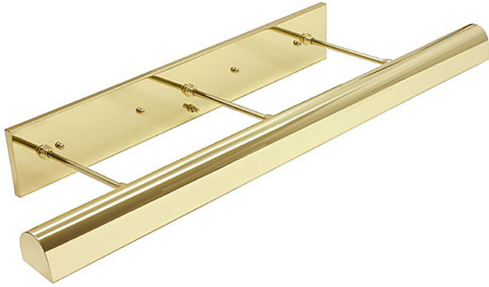

[Read More](#)

SKU: DTLEDZ14-52

Price: \$434.00

DTBLEDZ24-BLK/PN

Direct Wire Traditional 24" LEDZ Picture Light with Ball Motif

- **SKU:** DTBLEDZ24-BLK/PN
- **Finish Shown:** Black with Polished Nickel Accents
- Other finishes available. Please call 800-428-5367 for assistance.
- **Dimensions:** 4.5"H x 24"W x 10.5"D
- **Base/Backplate:** 4.5" x 15"
- **Shade Size:** 24"
- **Shade Material:** Metal
- **Base Material:** Metal
- **Voltage:** 120
- **Number of Bulbs:** 1
- **Bulb:** LED-9W, 2700K, 90CRI, 720 Lumens
- **Type of Bulbs:** LED
- **Bulb Included:** Yes

[Read More](#)

SKU: DTBLEDZ24-BLK/PN

Price: \$830.00

DTBLEDZ36-SN/PN

Direct Wire Traditional 36" LEDZ Picture Light with Ball Motif

- **SKU:** DTBLEDZ36-SN/PN
- **Finish Shown:** Satin Nickel with Polished Nickel Accents
- Other finishes available. Please call 800-428-5367 for assistance.
- **Dimensions:** 4.5"H x 36"W x 10.5"D
- **Base/Backplate:** 4.5" x 15"
- **Shade Size:** 36"
- **Shade Material:** Metal
- **Base Material:** Metal
- **Voltage:** 120
- **Number of Bulbs:** 1
- **Bulb:** LED-13.5W, 2700K, 90CRI, 1080 Lumens
- **Type of Bulbs:** LED
- **Bulb Included:** Yes

[Read More](#)

SKU: DTBLEDZ36-SN/PN

Price: \$1,160.00

DIRECT WIRE CLASSIC TRADITIONAL PICTURE LIGHT

Direct Wire Traditional 36" Polished Brass Picture Light

- **SKU:** DT36-61
- **Finish Shown:** Polished Brass
- Other finishes available. Please call 800-428-5367 for assistance.
- **Dimensions:** 4.5"H x 36"W x 9.25"D
- **Base/Backplate:** 4"x 26"
- **Switch:** On Backplate
- **Shade Size:** 36"
- **Shade Material:** Metal
- **Base Material:** Metal
- **Voltage:** 120
- **Number of Bulbs:** 5
- **Bulb:** 25W-T10 or 40W-T10 medium base
- **Type of Bulbs:** Incandescent
- **Bulb Included:** No