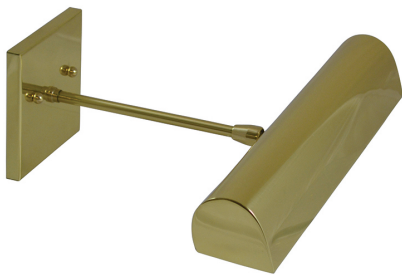

- **SKU:** DTLEDZ24-81
- **Finish Shown:** Mahogany Bronze
- Other finishes available. Please call 800-428-5367 for assistance.
- **Dimensions:** 4"H x 24"W x 10.5"D
- **Base/Backplate:** 4"x 15"
- **Shade Size:** 24"
- **Shade Material:** Metal
- **Base Material:** Metal
- **Voltage:** 120
- **Number of Bulbs:** 1
- **Bulb:** LED-9W, 2700K, 90CRI, 720 Lumens
- **Type of Bulbs:** LED
- **Bulb Included:** Yes

[Read More](#)

SKU: DTLEDZ24-81

Price: \$810.00

DIRECT WIRE CLASSIC TRADITIONAL LED PICTURE LIGHT

Direct Wire 36" Classic Traditional LED Picture Light in Satin Nickel

- **SKU:** DTLEDZ36-52
- **Finish Shown:** Satin Nickel
- Other finishes available. Please call 800-428-5367 for assistance.
- **Dimensions:** 4"H x 36"W x 10.5"D
- **Base/Backplate:** 4"x 26"
- **Shade Size:** 36"
- **Shade Material:** Metal
- **Base Material:** Metal
- **Voltage:** 120
- **Number of Bulbs:** 1
- **Bulb:** LED-13.5W, 2700K, 90CRI, 1080 Lumens
- **Type of Bulbs:** LED
- **Bulb Included:** Yes

[Read More](#)

SKU: DTLEDZ36-52

Price: \$1,130.00

DIRECT WIRE CLASSIC TRADITIONAL LED PICTURE LIGHT

Direct Wire 14" Classic Traditional LED Picture Light in Polished Brass

- **SKU:** DTLEDZ14-61
- **Finish Shown:** Polished Brass
- Other finishes available. Please call 800-428-5367 for assistance.
- **Dimensions:** 4.5"H x 14"W x 10.5"D
- **Base/Backplate:** 4.5"x 4.5"
- **Shade Size:** 14"
- **Shade Material:** Metal
- **Base Material:** Metal
- **Voltage:** 120
- **Number of Bulbs:** 1
- **Bulb:** LED-4.5W, 2700K, 90CRI, 360 Lumens
- **Type of Bulbs:** LED
- **Bulb Included:** Yes