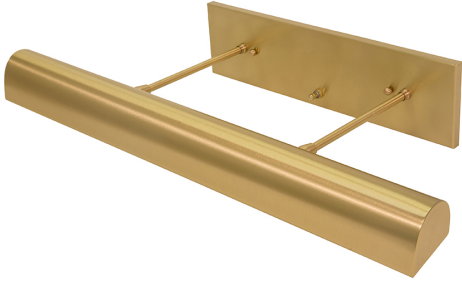

[Read More](#)

SKU: DTBLEDZ14-MB/AB

Price: \$418.00

DIRECT WIRE CLASSIC TRADITIONAL PICTURE LIGHT

Direct Wire Traditional 14" Antique Brass Picture Light

- **SKU:** DT14-71
- **Finish Shown:** Antique Brass
- Other finishes available. Please call 800-428-5367 for assistance.
- **Dimensions:** 4.5"H x 14"W x 9.25"D
- **Base/Backplate:** 4.5"x 4.5"
- **Switch:** On Backplate
- **Shade Size:** 14"
- **Shade Material:** Metal
- **Base Material:** Metal
- **Voltage:** 120
- **Number of Bulbs:** 2
- **Bulb:** 25W-T10 or 40W-T10 medium base
- **Type of Bulbs:** Incandescent
- **Bulb Included:** No

[Read More](#)

SKU: DT14-71
Price: \$264.00

DIRECT WIRE CLASSIC TRADITIONAL PICTURE LIGHT

Direct Wire Traditional 14" Mahogany Bronze
Picture Light

- **SKU:** DT14-81
- **Finish Shown:** Mahogany Bronze
- Other finishes available. Please call 800-428-5367 for assistance.
- **Dimensions:** 4.5"H x 14"W x 9.25"D
- **Base/Backplate:** 4.5"x 4.5"
- **Switch:** On Backplate
- **Shade Size:** 14"
- **Shade Material:** Metal
- **Base Material:** Metal
- **Voltage:** 120
- **Number of Bulbs:** 2
- **Bulb:** 25W-T10 or 40W-T10 medium base
- **Type of Bulbs:** Incandescent
- **Bulb Included:** No

[Read More](#)

SKU: DT14-81
Price: \$252.00

DIRECT WIRE CLASSIC TRADITIONAL PICTURE LIGHT

Direct Wire Traditional 24" Satin Brass Picture Light

- **SKU:** DT24-51
- **Finish Shown:** Satin Brass
- Other finishes available. Please call 800-428-5367 for assistance.
- **Dimensions:** 4.5"H x 24"W x 9.25"D
- **Base/Backplate:** 4"x 15"
- **Switch:** On Backplate
- **Shade Size:** 24"
- **Shade Material:** Metal
- **Base Material:** Metal
- **Voltage:** 120
- **Number of Bulbs:** 3
- **Bulb:** 25W-T10 or 40W-T10 medium base
- **Type of Bulbs:** Incandescent
- **Bulb Included:** No