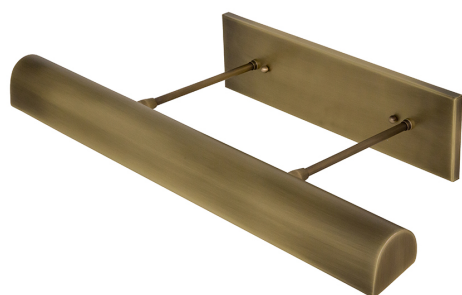

[Read More](#)

SKU: DTLEDZ36-81

Price: \$1,082.00

DIRECT WIRE CLASSIC TRADITIONAL LED PICTURE LIGHT

Direct Wire 24" Classic Traditional LED Picture Light in Satin Nickel

- **SKU:** DTLEDZ24-52
- **Finish Shown:** Satin Nickel
- Other finishes available. Please call 800-428-5367 for assistance.
- **Dimensions:** 4"H x 24"W x 10.5"D
- **Base/Backplate:** 4"x 15"
- **Shade Size:** 24"
- **Shade Material:** Metal
- **Base Material:** Metal
- **Voltage:** 120
- **Number of Bulbs:** 1
- **Bulb:** LED-9W, 2700K, 90CRI, 720 Lumens
- **Type of Bulbs:** LED
- **Bulb Included:** Yes

[Read More](#)

SKU: DTLEDZ24-52

Price: \$830.00

DIRECT WIRE CLASSIC TRADITIONAL LED PICTURE LIGHT

Direct Wire 24" Classic Traditional LED Picture Light in Polished Brass

- **SKU:** DTLEDZ24-61
- **Finish Shown:** Polished Brass
- Other finishes available. Please call 800-428-5367 for assistance.
- **Dimensions:** 4"H x 24"W x 10.5"D
- **Base/Backplate:** 4"x 15"
- **Shade Size:** 24"
- **Shade Material:** Metal
- **Base Material:** Metal
- **Voltage:** 120
- **Number of Bulbs:** 1
- **Bulb:** LED-9W, 2700K, 90CRI, 720 Lumens
- **Type of Bulbs:** LED
- **Bulb Included:** Yes

[Read More](#)

SKU: DTLEDZ24-61

Price: \$810.00

DIRECT WIRE CLASSIC TRADITIONAL LED PICTURE LIGHT

Direct Wire 24" Classic Traditional LED Picture Light in Antique Brass

- **SKU:** DTLEDZ24-71
- **Finish Shown:** Antique Brass
- Other finishes available. Please call 800-428-5367 for assistance.
- **Dimensions:** 4"H x 24"W x 10.5"D
- **Base/Backplate:** 4"x 15"
- **Shade Size:** 24"
- **Shade Material:** Metal
- **Base Material:** Metal
- **Voltage:** 120
- **Number of Bulbs:** 1