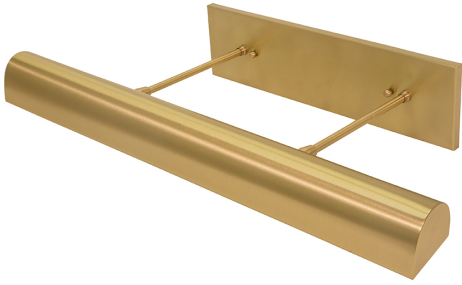

[Read More](#)

SKU: DTLEDZ14-61

Price: \$406.00

DIRECT WIRE CLASSIC TRADITIONAL LED PICTURE LIGHT

Direct Wire 14" Classic Traditional LED Picture Light in Antique Brass

- **SKU:** DTLEDZ14-71
- **Finish Shown:** Antique Brass
- Other finishes available. Please call 800-428-5367 for assistance.
- **Dimensions:** 4.5"H x 14"W x 10.5"D
- **Base/Backplate:** 4.5"x 4.5"
- **Shade Size:** 14"
- **Shade Material:** Metal
- **Base Material:** Metal
- **Voltage:** 120
- **Number of Bulbs:** 1
- **Bulb:** LED-4.5W, 2700K, 90CRI, 360 Lumens
- **Type of Bulbs:** LED
- **Bulb Included:** Yes

[Read More](#)

SKU: DTLEDZ14-71

Price: \$406.00

DIRECT WIRE CLASSIC TRADITIONAL LED PICTURE LIGHT

Direct Wire 14" Classic Traditional LED Picture Light in Mahogany Bronze

- **SKU:** DTLEDZ14-81
- **Finish Shown:** Mahogany Bronze
- Other finishes available. Please call 800-428-5367 for assistance.
- **Dimensions:** 4.5"H x 14"W x 10.5"D
- **Base/Backplate:** 4.5"x 4.5"
- **Shade Size:** 14"
- **Shade Material:** Metal
- **Base Material:** Metal
- **Voltage:** 120
- **Number of Bulbs:** 1

- **Bulb:** LED-4.5W, 2700K, 90CRI, 360 Lumens
- **Type of Bulbs:** LED
- **Bulb Included:** Yes

[Read More](#)

SKU: DTLEDZ14-81

Price: \$406.00

DIRECT WIRE CLASSIC TRADITIONAL LED PICTURE LIGHT

Direct Wire 24" Classic Traditional LED Picture Light in Satin Brass