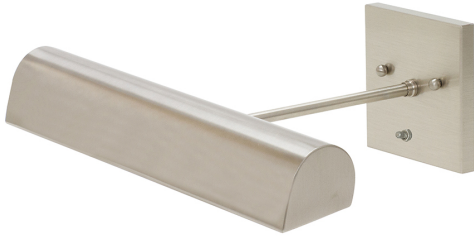

[Read More](#)

SKU: DT24-81

Price: \$434.00

DIRECT WIRE CLASSIC TRADITIONAL PICTURE LIGHT

Direct Wire Traditional 8" Mahogany Bronze Picture Light

- **SKU:** DT8-81
- **Finish Shown:** Mahogany Bronze
- Other finishes available. Please call 800-428-5367 for assistance.
- **Dimensions:** 4.5"H x 8"W x 9.25"D
- **Base/Backplate:** 4.5"x 4.5"
- **Switch:** On Backplate
- **Shade Size:** 8"
- **Shade Material:** Metal
- **Base Material:** Metal
- **Voltage:** 120
- **Number of Bulbs:** 1
- **Bulb:** 25W-T10 or 40W-T10 medium base
- **Type of Bulbs:** Incandescent
- **Bulb Included:** No

[Read More](#)

SKU: DT8-81

Price: \$194.00

DIRECT WIRE CLASSIC TRADITIONAL PICTURE LIGHT

Direct Wire Traditional 14" Satin Brass Picture Light

- **SKU:** DT14-51
- **Finish Shown:** Satin Brass
- Other finishes available. Please call 800-428-5367 for assistance.
- **Dimensions:** 4.5"H x 14"W x 9.25"D
- **Base/Backplate:** 4.5"x 4.5"
- **Switch:** On Backplate
- **Shade Size:** 14"
- **Shade Material:** Metal
- **Base Material:** Metal
- **Voltage:** 120
- **Number of Bulbs:** 2
- **Bulb:** 25W-T10 or 40W-T10 medium base
- **Type of Bulbs:** Incandescent
- **Bulb Included:** No

[Read More](#)

SKU: DT14-51

Price: \$252.00

DIRECT WIRE CLASSIC TRADITIONAL PICTURE LIGHT

Direct Wire Traditional 14" Satin Nickel Picture Light

- **SKU:** DT14-52
- **Finish Shown:** Satin Nickel
- Other finishes available. Please call 800-428-5367 for assistance.
- **Dimensions:** 4.5"H x 14"W x 9.25"D
- **Base/Backplate:** 4.5"x 4.5"
- **Switch:** On Backplate
- **Shade Size:** 14"
- **Shade Material:** Metal
- **Base Material:** Metal
- **Voltage:** 120
- **Number of Bulbs:** 2
- **Bulb:** 25W-T10 or 40W-T10 medium base
- **Type of Bulbs:** Incandescent
- **Bulb Included:** No