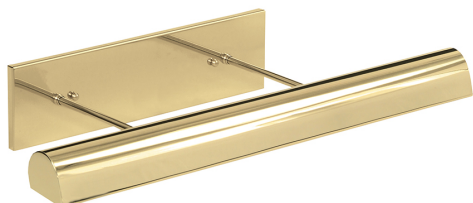

[Read More](#)

SKU: DTLEDZ36-61

Price: \$1,082.00

DIRECT WIRE CLASSIC TRADITIONAL LED PICTURE LIGHT

Direct Wire 36" Classic Traditional LED Picture Light in Mahogany Bronze

- **SKU:** DTLEDZ36-81
- **Finish Shown:** Mahogany Bronze
- Other finishes available. Please call 800-428-5367 for assistance.
- **Dimensions:** 4"H x 36"W x 10.5"D
- **Base/Backplate:** 4"x 26"
- **Shade Size:** 36"
- **Shade Material:** Metal
- **Base Material:** Metal
- **Voltage:** 120
- **Number of Bulbs:** 1
- **Bulb:** LED-13.5W, 2700K, 90CRI, 1080 Lumens
- **Type of Bulbs:** LED
- **Bulb Included:** Yes

[Read More](#)

SKU: DTLEDZ36-81

Price: \$1,082.00

DIRECT WIRE CLASSIC TRADITIONAL LED PICTURE LIGHT

Direct Wire 24" Classic Traditional LED Picture Light in Satin Nickel

- **SKU:** DTLEDZ24-52
- **Finish Shown:** Satin Nickel
- Other finishes available. Please call 800-428-5367 for assistance.
- **Dimensions:** 4"H x 24"W x 10.5"D
- **Base/Backplate:** 4"x 15"
- **Shade Size:** 24"
- **Shade Material:** Metal
- **Base Material:** Metal
- **Voltage:** 120
- **Number of Bulbs:** 1
- **Bulb:** LED-9W, 2700K, 90CRI, 720 Lumens
- **Type of Bulbs:** LED
- **Bulb Included:** Yes

[Read More](#)

SKU: DTLEDZ24-52

Price: \$830.00

DIRECT WIRE CLASSIC TRADITIONAL LED PICTURE LIGHT

Direct Wire 24" Classic Traditional LED Picture Light in Polished Brass

- **SKU:** DTLEDZ24-61
- **Finish Shown:** Polished Brass
- Other finishes available. Please call 800-428-5367 for assistance.
- **Dimensions:** 4"H x 24"W x 10.5"D
- **Base/Backplate:** 4"x 15"
- **Shade Size:** 24"
- **Shade Material:** Metal
- **Base Material:** Metal
- **Voltage:** 120
- **Number of Bulbs:** 1
- **Bulb:** LED-9W, 2700K, 90CRI, 720 Lumens
- **Type of Bulbs:** LED
- **Bulb Included:** Yes