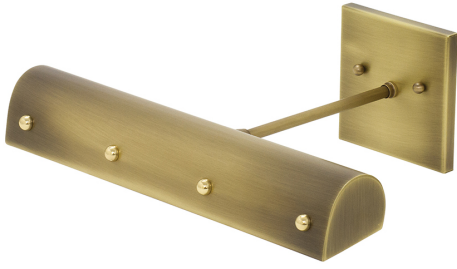

[Read More](#)

SKU: DTBLEDZ24-BLK/PN

Price: \$830.00

DTBLEDZ36-SN/PN

Direct Wire Traditional 36" LEDZ Picture Light with Ball Motif

- **SKU:** DTBLEDZ36-SN/PN
- **Finish Shown:** Satin Nickel with Polished Nickel Accents
- Other finishes available. Please call 800-428-5367 for assistance.
- **Dimensions:** 4.5"H x 36"W x 10.5"D
- **Base/Backplate:** 4.5" x 15"
- **Shade Size:** 36"
- **Shade Material:** Metal
- **Base Material:** Metal
- **Voltage:** 120
- **Number of Bulbs:** 1
- **Bulb:** LED-13.5W, 2700K, 90CRI, 1080 Lumens
- **Type of Bulbs:** LED
- **Bulb Included:** Yes

[Read More](#)

SKU: DTBLEDZ36-SN/PN

Price: \$1,160.00

DIRECT WIRE CLASSIC TRADITIONAL PICTURE LIGHT

Direct Wire Traditional 36" Polished Brass Picture Light

- **SKU:** DT36-61
- **Finish Shown:** Polished Brass
- Other finishes available. Please call 800-428-5367 for assistance.
- **Dimensions:** 4.5"H x 36"W x 9.25"D
- **Base/Backplate:** 4"x 26"
- **Switch:** On Backplate
- **Shade Size:** 36"
- **Shade Material:** Metal
- **Base Material:** Metal
- **Voltage:** 120
- **Number of Bulbs:** 5
- **Bulb:** 25W-T10 or 40W-T10 medium base
- **Type of Bulbs:** Incandescent
- **Bulb Included:** No

[Read More](#)

SKU: DT36-61

Price: \$602.00

DTBLEDZ14-AB/PB

Direct Wire Traditional 14" LEDZ Picture Light with Ball Motif

- **SKU:** DTBLEDZ14-AB/PB
- **Finish Shown:** Antique Brass with Polished Brass Accents
- Other finishes available. Please call 800-428-5367 for assistance.
- **Dimensions:** 4.5"H x 14"W x 10.5"D
- **Base/Backplate:** 4.5" x 4.5"
- **Shade Size:** 14"
- **Shade Material:** Metal
- **Base Material:** Metal
- **Voltage:** 120
- **Number of Bulbs:** 1
- **Bulb:** LED-4.5W, 2700K, 90CRI, 360 Lumens
- **Type of Bulbs:** LED
- **Bulb Included:** Yes