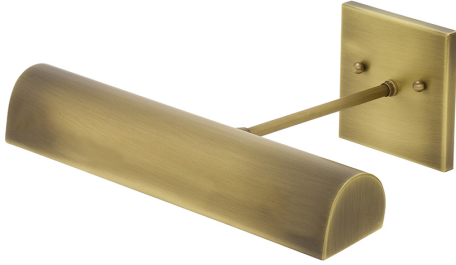

[Read More](#)

SKU: DTLEDZ24-81

Price: \$810.00

DIRECT WIRE CLASSIC TRADITIONAL LED PICTURE LIGHT

Direct Wire 36" Classic Traditional LED Picture Light in Satin Nickel

- **SKU:** DTLEDZ36-52
- **Finish Shown:** Satin Nickel
- Other finishes available. Please call 800-428-5367 for assistance.
- **Dimensions:** 4"H x 36"W x 10.5"D
- **Base/Backplate:** 4"x 26"
- **Shade Size:** 36"
- **Shade Material:** Metal
- **Base Material:** Metal
- **Voltage:** 120
- **Number of Bulbs:** 1
- **Bulb:** LED-13.5W, 2700K, 90CRI, 1080 Lumens
- **Type of Bulbs:** LED
- **Bulb Included:** Yes

[Read More](#)

SKU: DTLEDZ36-52

Price: \$1,130.00

DIRECT WIRE CLASSIC TRADITIONAL LED PICTURE LIGHT

Direct Wire 14" Classic Traditional LED Picture Light in Polished Brass

- **SKU:** DTLEDZ14-61
- **Finish Shown:** Polished Brass
- Other finishes available. Please call 800-428-5367 for assistance.
- **Dimensions:** 4.5"H x 14"W x 10.5"D
- **Base/Backplate:** 4.5"x 4.5"
- **Shade Size:** 14"
- **Shade Material:** Metal
- **Base Material:** Metal
- **Voltage:** 120
- **Number of Bulbs:** 1
- **Bulb:** LED-4.5W, 2700K, 90CRI, 360 Lumens
- **Type of Bulbs:** LED
- **Bulb Included:** Yes

[Read More](#)

SKU: DTLEDZ14-61

Price: \$406.00

DIRECT WIRE CLASSIC TRADITIONAL LED PICTURE LIGHT

Direct Wire 14" Classic Traditional LED Picture Light in Antique Brass

- **SKU:** DTLEDZ14-71
- **Finish Shown:** Antique Brass
- Other finishes available. Please call 800-428-5367 for assistance.
- **Dimensions:** 4.5"H x 14"W x 10.5"D
- **Base/Backplate:** 4.5"x 4.5"
- **Shade Size:** 14"
- **Shade Material:** Metal
- **Base Material:** Metal
- **Voltage:** 120
- **Number of Bulbs:** 1
- **Bulb:** LED-4.5W, 2700K, 90CRI, 360 Lumens
- **Type of Bulbs:** LED
- **Bulb Included:** Yes