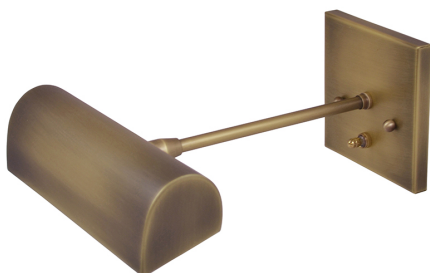

[Read More](#)

SKU: DT14-51

Price: \$252.00

DIRECT WIRE CLASSIC TRADITIONAL PICTURE LIGHT

Direct Wire Traditional 14" Satin Nickel Picture Light

- **SKU:** DT14-52
- **Finish Shown:** Satin Nickel
- Other finishes available. Please call 800-428-5367 for assistance.
- **Dimensions:** 4.5"H x 14"W x 9.25"D
- **Base/Backplate:** 4.5"x 4.5"
- **Switch:** On Backplate
- **Shade Size:** 14"
- **Shade Material:** Metal
- **Base Material:** Metal
- **Voltage:** 120
- **Number of Bulbs:** 2
- **Bulb:** 25W-T10 or 40W-T10 medium base
- **Type of Bulbs:** Incandescent
- **Bulb Included:** No

[Read More](#)

SKU: DT14-52

Price: \$290.00

DIRECT WIRE CLASSIC TRADITIONAL PICTURE LIGHT

Direct Wire Traditional 14" Polished Brass Picture Light

- **SKU:** DT14-61
- **Finish Shown:** Polished Brass
- Other finishes available. Please call 800-428-5367 for assistance.
- **Dimensions:** 4.5"H x 14"W x 9.25"D
- **Base/Backplate:** 4.5"x 4.5"
- **Switch:** On Backplate
- **Shade Size:** 14"
- **Shade Material:** Metal
- **Base Material:** Metal
- **Voltage:** 120
- **Number of Bulbs:** 2
- **Bulb:** 25W-T10 or 40W-T10 medium base
- **Type of Bulbs:** Incandescent
- **Bulb Included:** No

[Read More](#)

SKU: DT14-61

Price: \$252.00

DIRECT WIRE CLASSIC TRADITIONAL PICTURE LIGHT

Direct Wire Traditional 8" Antique Brass Picture Light

- **SKU:** DT8-71
- **Finish Shown:** Antique Brass
- Other finishes available. Please call 800-428-5367 for assistance.
- **Dimensions:** 4.5"H x 8"W x 9.25"D
- **Base/Backplate:** 4.5"x 4.5"
- **Switch:** On Backplate
- **Shade Size:** 8"
- **Shade Material:** Metal
- **Base Material:** Metal
- **Voltage:** 120
- **Number of Bulbs:** 1
- **Bulb:** 25W-T10 or 40W-T10 medium base
- **Type of Bulbs:** Incandescent
- **Bulb Included:** No