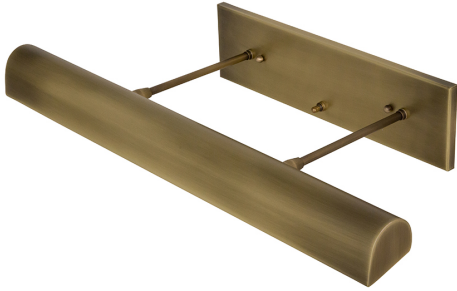

[Read More](#)

SKU: DT14-81
Price: \$252.00

DIRECT WIRE CLASSIC TRADITIONAL PICTURE LIGHT

Direct Wire Traditional 24" Satin Brass Picture Light

- **SKU:** DT24-51
- **Finish Shown:** Satin Brass
- Other finishes available. Please call 800-428-5367 for assistance.
- **Dimensions:** 4.5"H x 24"W x 9.25"D
- **Base/Backplate:** 4"x 15"
- **Switch:** On Backplate
- **Shade Size:** 24"
- **Shade Material:** Metal
- **Base Material:** Metal
- **Voltage:** 120
- **Number of Bulbs:** 3
- **Bulb:** 25W-T10 or 40W-T10 medium base
- **Type of Bulbs:** Incandescent
- **Bulb Included:** No

[Read More](#)

SKU: DT24-51

Price: \$434.00

DIRECT WIRE CLASSIC TRADITIONAL PICTURE LIGHT

Direct Wire Traditional 24" Polished Brass Picture Light

- **SKU:** DT24-61
- **Finish Shown:** Polished Brass
- Other finishes available. Please call 800-428-5367 for assistance.
- **Dimensions:** 4.5"H x 24"W x 9.25"D
- **Base/Backplate:** 4"x 15"
- **Switch:** On Backplate
- **Shade Size:** 24"
- **Shade Material:** Metal
- **Base Material:** Metal
- **Voltage:** 120
- **Number of Bulbs:** 3
- **Bulb:** 25W-T10 or 40W-T10 medium base
- **Type of Bulbs:** Incandescent
- **Bulb Included:** No

[Read More](#)

SKU: DT24-61

Price: \$434.00

DIRECT WIRE CLASSIC TRADITIONAL PICTURE LIGHT

Direct Wire Traditional 24" Antique Brass Picture Light

- **SKU:** DT24-71
- **Finish Shown:** Antique Brass
- Other finishes available. Please call 800-428-5367 for assistance.
- **Dimensions:** 4.5"H x 24"W x 9.25"D
- **Base/Backplate:** 4"x 15"
- **Switch:** On Backplate
- **Shade Size:** 24"
- **Shade Material:** Metal
- **Base Material:** Metal
- **Voltage:** 120
- **Number of Bulbs:** 3
- **Bulb:** 25W-T10 or 40W-T10 medium base
- **Type of Bulbs:** Incandescent
- **Bulb Included:** No