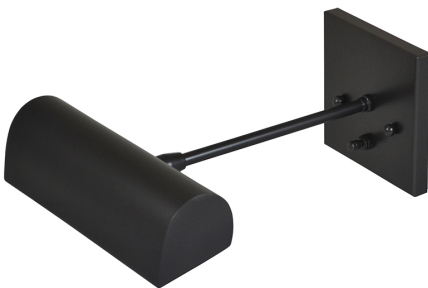

[Read More](#)

SKU: DT24-61

Price: \$434.00

DIRECT WIRE CLASSIC TRADITIONAL PICTURE LIGHT

Direct Wire Traditional 24" Antique Brass Picture Light

- **SKU:** DT24-71
- **Finish Shown:** Antique Brass
- Other finishes available. Please call 800-428-5367 for assistance.
- **Dimensions:** 4.5"H x 24"W x 9.25"D
- **Base/Backplate:** 4"x 15"
- **Switch:** On Backplate
- **Shade Size:** 24"
- **Shade Material:** Metal
- **Base Material:** Metal
- **Voltage:** 120
- **Number of Bulbs:** 3
- **Bulb:** 25W-T10 or 40W-T10 medium base
- **Type of Bulbs:** Incandescent
- **Bulb Included:** No

[Read More](#)

SKU: DT24-71

Price: \$458.00

DIRECT WIRE CLASSIC TRADITIONAL PICTURE LIGHT

Direct Wire Traditional 24" Mahogany Bronze Picture Light

- **SKU:** DT24-81
- **Finish Shown:** Mahogany Bronze
- Other finishes available. Please call 800-428-5367 for assistance.
- **Dimensions:** 4.5"H x 24"W x 9.25"D
- **Base/Backplate:** 4"x 15"
- **Switch:** On Backplate
- **Shade Size:** 24"
- **Shade Material:** Metal
- **Base Material:** Metal
- **Voltage:** 120
- **Number of Bulbs:** 3
- **Bulb:** 25W-T10 or 40W-T10 medium base
- **Type of Bulbs:** Incandescent
- **Bulb Included:** No

[Read More](#)

SKU: DT24-81

Price: \$434.00

DIRECT WIRE CLASSIC TRADITIONAL PICTURE LIGHT

Direct Wire Traditional 8" Mahogany Bronze Picture Light

- **SKU:** DT8-81
- **Finish Shown:** Mahogany Bronze
- Other finishes available. Please call 800-428-5367 for assistance.
- **Dimensions:** 4.5"H x 8"W x 9.25"D
- **Base/Backplate:** 4.5"x 4.5"
- **Switch:** On Backplate
- **Shade Size:** 8"
- **Shade Material:** Metal
- **Base Material:** Metal
- **Voltage:** 120
- **Number of Bulbs:** 1
- **Bulb:** 25W-T10 or 40W-T10 medium base
- **Type of Bulbs:** Incandescent
- **Bulb Included:** No