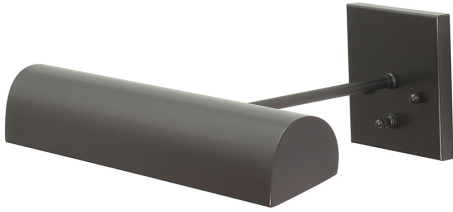

DIRECT WIRE CLASSIC TRADITIONAL LED PICTURE LIGHT

Direct Wire Traditional 14" LEDZ Picture Light
with Strap Motif

- **SKU:** DTSLEDZ14-SN/PN
- **Finish Shown:** Satin Nickel with Polished Nickel Accents
- Other finishes available. Please call 800-428-5367 for assistance.
- **Dimensions:** 4.5"H x 14"W x 10.5"D
- **Base/Backplate:** 4.5" x 4.5"
- **Shade Size:** 14"
- **Shade Material:** Metal
- **Base Material:** Metal
- **Voltage:** 120
- **Number of Bulbs:** 1
- **Bulb:** LED-4.5W, 2700K, 90CRI, 360 Lumens
- **Type of Bulbs:** LED
- **Bulb Included:** Yes

[Read More](#)

SKU: DTBLEDZ14-MB/AB

Price: \$418.00

DIRECT WIRE CLASSIC TRADITIONAL PICTURE LIGHT

Direct Wire Traditional 14" Antique Brass Picture Light

- **SKU:** DT14-71
- **Finish Shown:** Antique Brass
- Other finishes available. Please call 800-428-5367 for assistance.
- **Dimensions:** 4.5"H x 14"W x 9.25"D
- **Base/Backplate:** 4.5"x 4.5"
- **Switch:** On Backplate
- **Shade Size:** 14"
- **Shade Material:** Metal
- **Base Material:** Metal
- **Voltage:** 120
- **Number of Bulbs:** 2
- **Bulb:** 25W-T10 or 40W-T10 medium base
- **Type of Bulbs:** Incandescent
- **Bulb Included:** No

[Read More](#)

SKU: DT14-71
Price: \$264.00

DIRECT WIRE CLASSIC TRADITIONAL PICTURE LIGHT

Direct Wire Traditional 14" Mahogany Bronze
Picture Light

- **SKU:** DT14-81
- **Finish Shown:** Mahogany Bronze
- Other finishes available. Please call 800-428-5367 for assistance.
- **Dimensions:** 4.5"H x 14"W x 9.25"D
- **Base/Backplate:** 4.5"x 4.5"
- **Switch:** On Backplate
- **Shade Size:** 14"
- **Shade Material:** Metal
- **Base Material:** Metal
- **Voltage:** 120
- **Number of Bulbs:** 2
- **Bulb:** 25W-T10 or 40W-T10 medium base
- **Type of Bulbs:** Incandescent
- **Bulb Included:** No