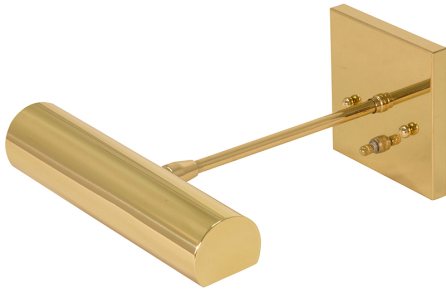

[Read More](#)

SKU: DC24-61

Price: \$458.00

DIRECT WIRE CLASSIC CONTEMPORARY PICTURE LIGHT

Direct Wire Contemporary 24" Chrome Picture
Light

- **SKU:** DC24-62
- **Finish Shown:** Chrome
- Other finishes available. Please call 800-428-5367 for assistance.
- **Dimensions:** 4.5"H x 24"W x 10"D
- **Base/Backplate:** 4.5"x 4.5"
- **Switch:** On Backplate
- **Shade Size:** 24"
- **Shade Material:** Metal
- **Base Material:** Metal
- **Voltage:** 120
- **Number of Bulbs:** 3
- **Bulb:** 25W-T10 or 40W-T10 medium base
- **Type of Bulbs:** Incandescent
- **Bulb Included:** No

[Read More](#)

SKU: DC24-62

Price: \$602.00

DIRECT WIRE CLASSIC CONTEMPORARY PICTURE LIGHT

Direct Wire Contemporary 9" Satin Nickel Picture Light

- **SKU:** DC9-52
- **Finish Shown:** Satin Nickel
- Other finishes available. Please call 800-428-5367 for assistance.
- **Dimensions:** 4.5"H x 9"W x 10"D
- **Base/Backplate:** 4.5"x 4.5"
- **Switch:** On Backplate
- **Shade Size:** 9"
- **Shade Material:** Metal
- **Base Material:** Metal
- **Voltage:** 120
- **Number of Bulbs:** 1
- **Bulb:** 25W-T10 or 40W-T10 medium base
- **Type of Bulbs:** Incandescent
- **Bulb Included:** No

[Read More](#)

SKU: DC9-52

Price: \$266.00

DIRECT WIRE CLASSIC CONTEMPORARY PICTURE LIGHT

Direct Wire Contemporary 9" Polished Brass
Picture Light

- **SKU:** DC9-61
- **Finish Shown:** Polished Brass
- Other finishes available. Please call 800-428-5367 for assistance.
- **Dimensions:** 4.5"H x 9"W x 10"D
- **Base/Backplate:** 4.5"x 4.5"
- **Switch:** On Backplate
- **Shade Size:** 9"
- **Shade Material:** Metal
- **Base Material:** Metal
- **Voltage:** 120
- **Number of Bulbs:** 1
- **Bulb:** 25W-T10 or 40W-T10 medium base
- **Type of Bulbs:** Incandescent
- **Bulb Included:** No