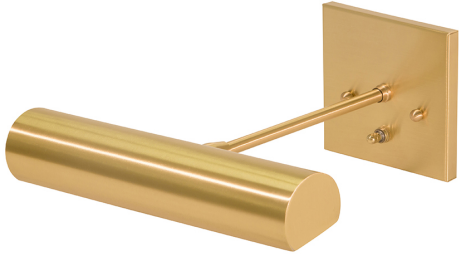

[Read More](#)

SKU: DC16-51

Price: \$288.00

DIRECT WIRE CLASSIC CONTEMPORARY PICTURE LIGHT

Direct Wire Contemporary 16" Polished Brass
Picture Light

- **SKU:** DC16-61
- **Finish Shown:** Polished Brass
- Other finishes available. Please call 800-428-5367 for assistance.
- **Dimensions:** 4.5"H x 16"W x 10"D
- **Base/Backplate:** 4.5"x 4.5"
- **Switch:** On Backplate
- **Shade Size:** 16"
- **Shade Material:** Metal
- **Base Material:** Metal
- **Voltage:** 120
- **Number of Bulbs:** 2
- **Bulb:** 25W-T10 or 40W-T10 medium base
- **Type of Bulbs:** Incandescent
- **Bulb Included:** No

[Read More](#)

SKU: DC16-61

Price: \$288.00

DIRECT WIRE CLASSIC CONTEMPORARY PICTURE LIGHT

Direct Wire Contemporary 16" Chrome Picture
Light

- **SKU:** DC16-62
- **Finish Shown:** Chrome
- Other finishes available. Please call 800-428-5367 for assistance.
- **Dimensions:** 4.5"H x 16"W x 10"D
- **Base/Backplate:** 4.5"x 4.5"
- **Switch:** On Backplate
- **Shade Size:** 16"
- **Shade Material:** Metal
- **Base Material:** Metal
- **Voltage:** 120
- **Number of Bulbs:** 2
- **Bulb:** 25W-T10 or 40W-T10 medium base
- **Type of Bulbs:** Incandescent
- **Bulb Included:** No

[Read More](#)

SKU: DC16-62

Price: \$362.00

DIRECT WIRE CLASSIC CONTEMPORARY PICTURE LIGHT

Direct Wire Contemporary 9" Satin Brass Picture Light

- **SKU:** DC9-51
- **Finish Shown:** Satin Brass
- Other finishes available. Please call 800-428-5367 for assistance.
- **Dimensions:** 4.5"H x 9"W x 10"D
- **Base/Backplate:** 4.5"x 4.5"
- **Switch:** On Backplate
- **Shade Size:** 9"
- **Shade Material:** Metal
- **Base Material:** Metal
- **Voltage:** 120
- **Number of Bulbs:** 1
- **Bulb:** 25W-T10 or 40W-T10 medium base
- **Type of Bulbs:** Incandescent
- **Bulb Included:** No