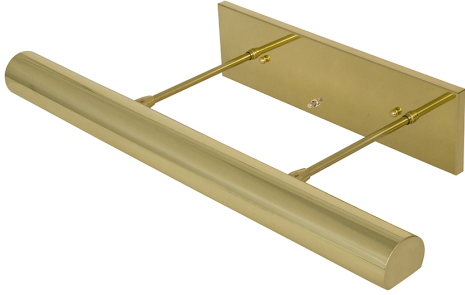

DIRECT WIRE CLASSIC CONTEMPORARY PICTURE LIGHT

Direct Wire Contemporary 24" Polished Brass
Picture Light

- **SKU:** DC24-61
- **Finish Shown:** Polished Brass
- Other finishes available. Please call 800-428-5367 for assistance.
- **Dimensions:** 4.5"H x 24"W x 10"D
- **Base/Backplate:** 4.5"x 4.5"
- **Switch:** On Backplate
- **Shade Size:** 24"
- **Shade Material:** Metal
- **Base Material:** Metal
- **Voltage:** 120
- **Number of Bulbs:** 3
- **Bulb:** 25W-T10 or 40W-T10 medium base
- **Type of Bulbs:** Incandescent
- **Bulb Included:** No

[Read More](#)

SKU: DC24-61

Price: $458.00