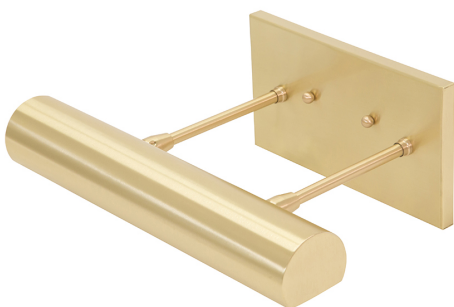

HOUSE OF TROY

DIRECT WIRE CLASSIC CONTEMPORARY LED PICTURE LIGHT

Direct Wire Classic Contemporary LED 24"
Antique Brass Picture Light

- **SKU:** DCLEDZ24-71
- **Finish Shown:** Antique Brass
- Other finishes available. Please call 800-428-5367 for assistance.
- **Dimensions:** 4.5"H x 24"W x 8.25"D
- **Base/Backplate:** 4.5"x 8"
- **Shade Size:** 24"
- **Shade Material:** Metal
- **Base Material:** Metal
- **Voltage:** 120
- **Number of Bulbs:** 1
- **Bulb:** LED-9W, 2700K, 90CRI, 720 Lumens
- **Type of Bulbs:** LED
- **Bulb Included:** Yes

[Read More](#)

SKU: DCLEDZ24-71

Price: \$640.00

DIRECT WIRE CLASSIC CONTEMPORARY LED PICTURE LIGHT

Direct Wire Classic Contemporary LED 12" Satin
Brass Picture Light

- **SKU:** DCLEDZ12-51
- **Finish Shown:** Satin Brass
- Other finishes available. Please call 800-428-5367 for assistance.
- **Dimensions:** 4.5"H x 12"W x 8.25"D
- **Base/Backplate:** 4.5"x 8"
- **Shade Size:** 12"
- **Shade Material:** Metal
- **Base Material:** Metal
- **Voltage:** 120
- **Number of Bulbs:** 1

- **SKU:** DCLEDZ12-52
- **Finish Shown:** Satin Nickel
- Other finishes available. Please call 800-428-5367 for assistance.
- **Dimensions:** 4.5"H x 12"W x 8.25"D
- **Base/Backplate:** 4.5"x 8"
- **Shade Size:** 12"
- **Shade Material:** Metal
- **Base Material:** Metal
- **Voltage:** 120
- **Number of Bulbs:** 1
- **Bulb:** LED-4.5W, 2700K, 90CRI, 360 Lumens
- **Type of Bulbs:** LED
- **Bulb Included:** Yes

Direct Wire Contemporary 24" Satin Nickel
Picture Light

- **SKU:** DC24-52
- **Finish Shown:** Satin Nickel
- Other finishes available. Please call 800-428-5367 for assistance.
- **Dimensions:** 4.5"H x 24"W x 10"D
- **Base/Backplate:** 4.5"x 4.5"
- **Switch:** On Backplate
- **Shade Size:** 24"
- **Shade Material:** Metal
- **Base Material:** Metal
- **Voltage:** 120
- **Number of Bulbs:** 3
- **Bulb:** 25W-T10 or 40W-T10 medium base
- **Type of Bulbs:** Incandescent
- **Bulb Included:** No