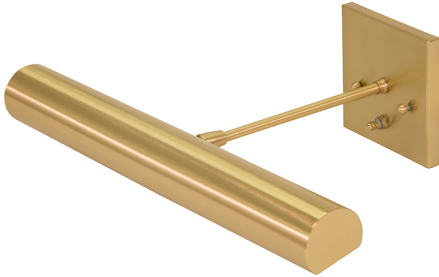

[Read More](#)

SKU: DC9-52

Price: \$266.00

DIRECT WIRE CLASSIC CONTEMPORARY PICTURE LIGHT

Direct Wire Contemporary 9" Polished Brass
Picture Light

- **SKU:** DC9-61
- **Finish Shown:** Polished Brass
- Other finishes available. Please call 800-428-5367 for assistance.
- **Dimensions:** 4.5"H x 9"W x 10"D
- **Base/Backplate:** 4.5"x 4.5"
- **Switch:** On Backplate
- **Shade Size:** 9"
- **Shade Material:** Metal
- **Base Material:** Metal
- **Voltage:** 120
- **Number of Bulbs:** 1
- **Bulb:** 25W-T10 or 40W-T10 medium base
- **Type of Bulbs:** Incandescent
- **Bulb Included:** No

[Read More](#)

SKU: DC9-61

Price: \$208.00

DIRECT WIRE CLASSIC CONTEMPORARY PICTURE LIGHT

Direct Wire Contemporary 9" Chrome Picture
Light

- **SKU:** DC9-62
- **Finish Shown:** Chrome
- Other finishes available. Please call 800-428-5367 for assistance.
- **Dimensions:** 4.5"H x 9"W x 10"D
- **Base/Backplate:** 4.5"x 4.5"
- **Switch:** On Backplate
- **Shade Size:** 9"
- **Shade Material:** Metal
- **Base Material:** Metal
- **Voltage:** 120
- **Number of Bulbs:** 1
- **Bulb:** 25W-T10 or 40W-T10 medium base
- **Type of Bulbs:** Incandescent
- **Bulb Included:** No

[Read More](#)

SKU: DC9-62

Price: \$266.00

DIRECT WIRE CLASSIC CONTEMPORARY PICTURE LIGHT

Direct Wire Contemporary 16" Satin Brass Picture Light

- **SKU:** DC16-51
- **Finish Shown:** Satin Brass
- Other finishes available. Please call 800-428-5367 for assistance.
- **Dimensions:** 4.5"H x 16"W x 10"D
- **Base/Backplate:** 4.5"x 4.5"
- **Switch:** On Backplate
- **Shade Size:** 16"
- **Shade Material:** Metal
- **Base Material:** Metal
- **Voltage:** 120
- **Number of Bulbs:** 2
- **Bulb:** 25W-T10 or 40W-T10 medium base
- **Type of Bulbs:** Incandescent
- **Bulb Included:** No