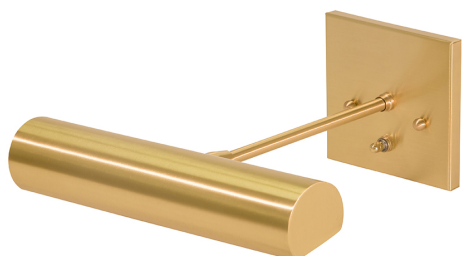

[Read More](#)

SKU: DC16-51

Price: \$288.00

DIRECT WIRE CLASSIC CONTEMPORARY PICTURE LIGHT

Direct Wire Contemporary 16" Polished Brass
Picture Light

- **SKU:** DC16-61
- **Finish Shown:** Polished Brass
- Other finishes available. Please call 800-428-5367 for assistance.
- **Dimensions:** 4.5"H x 16"W x 10"D
- **Base/Backplate:** 4.5"x 4.5"
- **Switch:** On Backplate
- **Shade Size:** 16"
- **Shade Material:** Metal
- **Base Material:** Metal
- **Voltage:** 120
- **Number of Bulbs:** 2
- **Bulb:** 25W-T10 or 40W-T10 medium base
- **Type of Bulbs:** Incandescent
- **Bulb Included:** No

[Read More](#)

SKU: DC16-61

Price: \$288.00

DIRECT WIRE CLASSIC CONTEMPORARY PICTURE LIGHT

Direct Wire Contemporary 16" Chrome Picture
Light

- **SKU:** DC16-62
- **Finish Shown:** Chrome
- Other finishes available. Please call 800-428-5367 for assistance.
- **Dimensions:** 4.5"H x 16"W x 10"D
- **Base/Backplate:** 4.5"x 4.5"
- **Switch:** On Backplate
- **Shade Size:** 16"
- **Shade Material:** Metal
- **Base Material:** Metal
- **Voltage:** 120
- **Number of Bulbs:** 2
- **Bulb:** 25W-T10 or 40W-T10 medium base
- **Type of Bulbs:** Incandescent
- **Bulb Included:** No

[Read More](#)

SKU: DC16-62

Price: \$362.00

DIRECT WIRE CLASSIC CONTEMPORARY PICTURE LIGHT

Direct Wire Contemporary 9" Satin Brass Picture Light

- **SKU:** DC9-51
- **Finish Shown:** Satin Brass
- Other finishes available. Please call 800-428-5367 for assistance.
- **Dimensions:** 4.5"H x 9"W x 10"D
- **Base/Backplate:** 4.5"x 4.5"
- **Switch:** On Backplate
- **Shade Size:** 9"
- **Shade Material:** Metal
- **Base Material:** Metal
- **Voltage:** 120
- **Number of Bulbs:** 1
- **Bulb:** 25W-T10 or 40W-T10 medium base
- **Type of Bulbs:** Incandescent
- **Bulb Included:** No