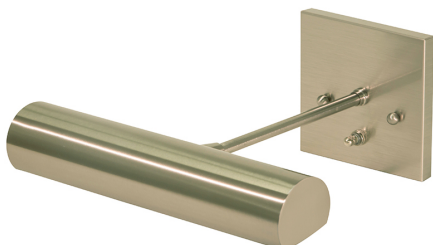

[Read More](#)

SKU: DC24-52

Price: \$602.00

DIRECT WIRE CLASSIC CONTEMPORARY PICTURE LIGHT

Direct Wire Contemporary 24" Polished Brass
Picture Light

- **SKU:** DC24-61
- **Finish Shown:** Polished Brass
- Other finishes available. Please call 800-428-5367 for assistance.
- **Dimensions:** 4.5"H x 24"W x 10"D
- **Base/Backplate:** 4.5"x 4.5"
- **Switch:** On Backplate
- **Shade Size:** 24"
- **Shade Material:** Metal
- **Base Material:** Metal
- **Voltage:** 120
- **Number of Bulbs:** 3
- **Bulb:** 25W-T10 or 40W-T10 medium base
- **Type of Bulbs:** Incandescent
- **Bulb Included:** No

[Read More](#)

SKU: DC24-61

Price: \$458.00

DIRECT WIRE CLASSIC CONTEMPORARY PICTURE LIGHT

Direct Wire Contemporary 24" Chrome Picture
Light

- **SKU:** DC24-62
- **Finish Shown:** Chrome
- Other finishes available. Please call 800-428-5367 for assistance.
- **Dimensions:** 4.5"H x 24"W x 10"D
- **Base/Backplate:** 4.5"x 4.5"
- **Switch:** On Backplate
- **Shade Size:** 24"
- **Shade Material:** Metal
- **Base Material:** Metal
- **Voltage:** 120
- **Number of Bulbs:** 3
- **Bulb:** 25W-T10 or 40W-T10 medium base
- **Type of Bulbs:** Incandescent
- **Bulb Included:** No

[Read More](#)

SKU: DC24-62

Price: \$602.00

DIRECT WIRE CLASSIC CONTEMPORARY PICTURE LIGHT

Direct Wire Contemporary 9" Satin Nickel Picture Light

- **SKU:** DC9-52
- **Finish Shown:** Satin Nickel
- Other finishes available. Please call 800-428-5367 for assistance.
- **Dimensions:** 4.5"H x 9"W x 10"D
- **Base/Backplate:** 4.5"x 4.5"
- **Switch:** On Backplate
- **Shade Size:** 9"
- **Shade Material:** Metal
- **Base Material:** Metal
- **Voltage:** 120
- **Number of Bulbs:** 1
- **Bulb:** 25W-T10 or 40W-T10 medium base
- **Type of Bulbs:** Incandescent
- **Bulb Included:** No