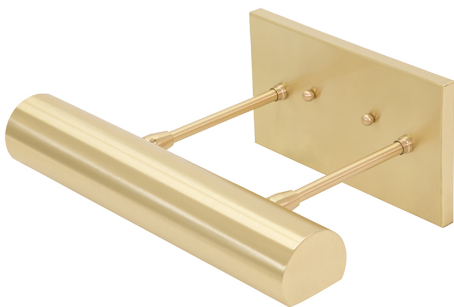

HOUSE OF TROY

DIRECT WIRE CLASSIC CONTEMPORARY LED PICTURE LIGHT

Direct Wire Classic Contemporary LED 24"
Antique Brass Picture Light

- **SKU:** DCLEDZ24-71
- **Finish Shown:** Antique Brass
- Other finishes available. Please call 800-428-5367 for assistance.
- **Dimensions:** 4.5"H x 24"W x 8.25"D
- **Base/Backplate:** 4.5"x 8"
- **Shade Size:** 24"
- **Shade Material:** Metal
- **Base Material:** Metal
- **Voltage:** 120
- **Number of Bulbs:** 1
- **Bulb:** LED-9W, 2700K, 90CRI, 720 Lumens
- **Type of Bulbs:** LED
- **Bulb Included:** Yes

[Read More](#)

SKU: DCLEDZ24-71

Price: \$640.00

DIRECT WIRE CLASSIC CONTEMPORARY LED PICTURE LIGHT

Direct Wire Classic Contemporary LED 12" Satin
Brass Picture Light

- **SKU:** DCLEDZ12-51
- **Finish Shown:** Satin Brass
- Other finishes available. Please call 800-428-5367 for assistance.
- **Dimensions:** 4.5"H x 12"W x 8.25"D
- **Base/Backplate:** 4.5"x 8"
- **Shade Size:** 12"
- **Shade Material:** Metal
- **Base Material:** Metal
- **Voltage:** 120
- **Number of Bulbs:** 1

- **SKU:** DCLEDZ12-52
- **Finish Shown:** Satin Nickel
- Other finishes available. Please call 800-428-5367 for assistance.
- **Dimensions:** 4.5"H x 12"W x 8.25"D
- **Base/Backplate:** 4.5"x 8"
- **Shade Size:** 12"
- **Shade Material:** Metal
- **Base Material:** Metal
- **Voltage:** 120
- **Number of Bulbs:** 1
- **Bulb:** LED-4.5W, 2700K, 90CRI, 360 Lumens
- **Type of Bulbs:** LED
- **Bulb Included:** Yes

Direct Wire Contemporary 24" Satin Nickel
Picture Light

- **SKU:** DC24-52
- **Finish Shown:** Satin Nickel
- Other finishes available. Please call 800-428-5367 for assistance.
- **Dimensions:** 4.5"H x 24"W x 10"D
- **Base/Backplate:** 4.5"x 4.5"
- **Switch:** On Backplate
- **Shade Size:** 24"
- **Shade Material:** Metal
- **Base Material:** Metal
- **Voltage:** 120
- **Number of Bulbs:** 3
- **Bulb:** 25W-T10 or 40W-T10 medium base
- **Type of Bulbs:** Incandescent
- **Bulb Included:** No