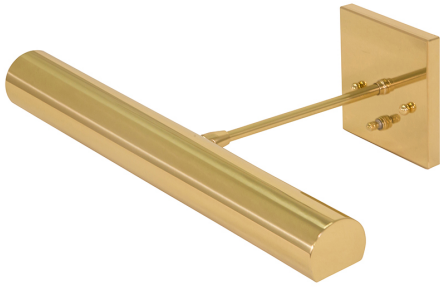

[Read More](#)

SKU: DC9-61

Price: \$208.00

DIRECT WIRE CLASSIC CONTEMPORARY PICTURE LIGHT

Direct Wire Contemporary 9" Chrome Picture
Light

- **SKU:** DC9-62
- **Finish Shown:** Chrome
- Other finishes available. Please call 800-428-5367 for assistance.
- **Dimensions:** 4.5"H x 9"W x 10"D
- **Base/Backplate:** 4.5"x 4.5"
- **Switch:** On Backplate
- **Shade Size:** 9"
- **Shade Material:** Metal
- **Base Material:** Metal
- **Voltage:** 120
- **Number of Bulbs:** 1
- **Bulb:** 25W-T10 or 40W-T10 medium base
- **Type of Bulbs:** Incandescent
- **Bulb Included:** No

[Read More](#)

SKU: DC9-62

Price: \$266.00

DIRECT WIRE CLASSIC CONTEMPORARY PICTURE LIGHT

Direct Wire Contemporary 16" Satin Brass Picture Light

- **SKU:** DC16-51
- **Finish Shown:** Satin Brass
- Other finishes available. Please call 800-428-5367 for assistance.
- **Dimensions:** 4.5"H x 16"W x 10"D
- **Base/Backplate:** 4.5"x 4.5"
- **Switch:** On Backplate
- **Shade Size:** 16"
- **Shade Material:** Metal
- **Base Material:** Metal
- **Voltage:** 120
- **Number of Bulbs:** 2
- **Bulb:** 25W-T10 or 40W-T10 medium base
- **Type of Bulbs:** Incandescent
- **Bulb Included:** No

[Read More](#)

SKU: DC16-51

Price: \$288.00

DIRECT WIRE CLASSIC CONTEMPORARY PICTURE LIGHT

Direct Wire Contemporary 16" Polished Brass
Picture Light

- **SKU:** DC16-61
- **Finish Shown:** Polished Brass
- Other finishes available. Please call 800-428-5367 for assistance.
- **Dimensions:** 4.5"H x 16"W x 10"D
- **Base/Backplate:** 4.5"x 4.5"
- **Switch:** On Backplate
- **Shade Size:** 16"
- **Shade Material:** Metal
- **Base Material:** Metal
- **Voltage:** 120
- **Number of Bulbs:** 2
- **Bulb:** 25W-T10 or 40W-T10 medium base
- **Type of Bulbs:** Incandescent
- **Bulb Included:** No