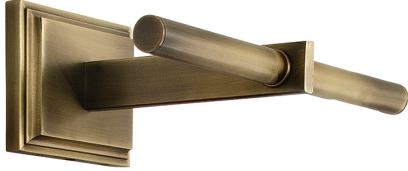

HOUSE OF TROY

DIRECT WIRE AVA PICTURE LIGHT

Ava 14" direct wire antique brass picture light

- **SKU:** DA14-71
- **Finish Shown:** Antique Brass
- Other finishes available. Please call 800-428-5367 for assistance.
- **Dimensions:** 4.5"H x 14"W x 8"D
- **Base/Backplate:** 4.5" x 6"
- **Shade Size:** 14 x 1
- **Shade Material:** metal shade
- **Base Material:** Metal
- **Voltage:** 120
- **Number of Bulbs:** 2
- **Bulb:** (2) 15T-4
- **Type of Bulbs:** incandescent
- **Bulb Included:** Yes

[Read More](#)

SKU: DA14-71

Price: \$348.00

INDEX

D

Direct Wire Ava picture light 1