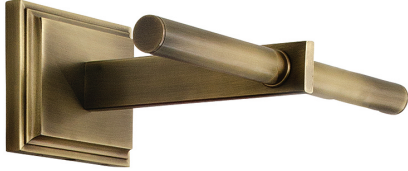

## DIRECT WIRE AVA PICTURE LIGHT

Ava 14" direct wire antique brass picture light

- **SKU:** DA14-71
- **Finish Shown:** Antique Brass
- Other finishes available. Please call 800-428-5367 for assistance.
- **Dimensions:** 4.5"H x 14"W x 8"D
- **Base/Backplate:** 4.5" x 6"
- **Shade Size:** 14 x 1
- **Shade Material:** metal shade
- **Base Material:** Metal
- **Voltage:** 120
- **Number of Bulbs:** 2
- **Bulb:** (2) 15T-4
- **Type of Bulbs:** incandescent
- **Bulb Included:** Yes