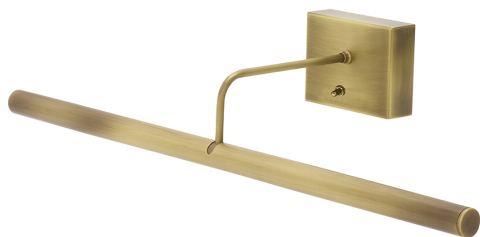

BATTERY OPERATED SLIM-LINE LED PICTURE LIGHT

Battery Operated Slim-LED 24" Satin Nickel Picture Light

- **SKU:** BSLED24-52
- **Finish Shown:** Satin Nickel
- Other finishes available. Please call 800-428-5367 for assistance.
- **Dimensions:** 3.25"H x 24"W x 7"D
- **Base/Backplate:** 3.25" x 4.5" x 1"
- **Switch:** Switch on back plate
- **Shade Size:** 24"
- **Shade Material:** Metal
- **Base Material:** Metal
- **Voltage:** 6
- **Number of Bulbs:** 1
- **Bulb:** LED-6.4W, 3000K, 75CRI, 88 Lumens
- **Type of Bulbs:** LED
- **Bulb Included:** Yes

[Read More](#)

SKU: BSLED24-52

Price: \$366.00

BATTERY OPERATED SLIM-LINE LED PICTURE LIGHT

Battery Operated Slim-LED 24" Antique Brass Picture Light

- **SKU:** BSLED24-71
- **Finish Shown:** Antique Brass
- Other finishes available. Please call 800-428-5367 for assistance.
- **Dimensions:** 3.25"H x 24"W x 7"D
- **Base/Backplate:** 3.25" x 4.5" x 1"
- **Switch:** Switch on back plate
- **Shade Size:** 24"
- **Shade Material:** Metal
- **Base Material:** Metal
- **Voltage:** 6
- **Number of Bulbs:** 1
- **Bulb:** LED-6.4W, 3000K, 75CRI, 88 Lumens

- **Type of Bulbs:** LED
- **Bulb Included:** Yes

[Read More](#)

SKU: BSLED24-71

Price: \$340.00

BATTERY OPERATED SLIM-LINE LED PICTURE LIGHT

Battery Operated Slim-LED 24" Oil Rubbed Bronze Picture Light

- **SKU:** BSLED24-91
- **Finish Shown:** Oil Rubbed Bronze
- Other finishes available. Please call 800-428-5367 for assistance.
- **Dimensions:** 3.25"H x 24"W x 7"D
- **Base/Backplate:** 3.25" x 4.5" x 1"
- **Switch:** Switch on back plate
- **Shade Size:** 24"
- **Shade Material:** Metal
- **Base Material:** Metal
- **Voltage:** 6
- **Number of Bulbs:** 1
- **Bulb:** LED-6.4W, 3000K, 75CRI, 88 Lumens
- **Type of Bulbs:** LED
- **Bulb Included:** Yes