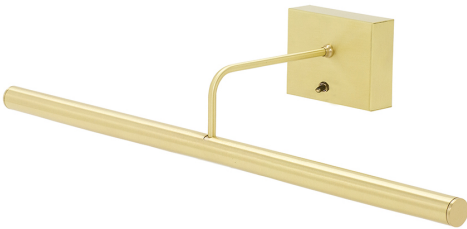

[Read More](#)

SKU: BSLED12-52

Price: \$236.00

BATTERY OPERATED SLIM-LINE LED PICTURE LIGHT

Battery Operated Slim-LED 12" Antique Brass Picture Light

- **SKU:** BSLED12-71
- **Finish Shown:** Antique Brass
- Other finishes available. Please call 800-428-5367 for assistance.
- **Dimensions:** 3.25"H x 12.5"W x 7"D
- **Base/Backplate:** 3.25"x 4.5"
- **Switch:** Switch on back plate
- **Shade Size:** 12.5"
- **Shade Material:** Metal
- **Base Material:** Metal
- **Voltage:** 6
- **Number of Bulbs:** 1
- **Bulb:** LED-3.2W, 3000K, 75CRI, 44 Lumens
- **Type of Bulbs:** LED
- **Bulb Included:** Yes

[Read More](#)

SKU: BSLED12-71

Price: \$222.00

BATTERY OPERATED SLIM-LINE LED PICTURE LIGHT

Battery Operated Slim-LED 12" Oil Rubbed Bronze Picture Light

- **SKU:** BSLED12-91
- **Finish Shown:** Oil Rubbed Bronze
- Other finishes available. Please call 800-428-5367 for assistance.
- **Dimensions:** 3.25"H x 12.5"W x 7"D
- **Base/Backplate:** 3.25"x 4.5"
- **Switch:** Switch on back plate
- **Shade Size:** 12.5"
- **Shade Material:** Metal
- **Base Material:** Metal
- **Voltage:** 6
- **Number of Bulbs:** 1
- **Bulb:** LED-3.2W, 3000K, 75CRI, 44 Lumens
- **Type of Bulbs:** LED

- **Bulb Included:** Yes

[Read More](#)

SKU: BSLED12-91

Price: \$222.00

BATTERY OPERATED SLIM-LINE LED PICTURE LIGHT

Battery Operated Slim-LED 24" Satin Brass Picture Light

- **SKU:** BSLED24-51
- **Finish Shown:** Satin Brass
- Other finishes available. Please call 800-428-5367 for assistance.
- **Dimensions:** 3.25"H x 24"W x 7"D
- **Base/Backplate:** 3.25" x 4.5" x 1"
- **Switch:** Switch on back plate
- **Shade Size:** 24"
- **Shade Material:** Metal
- **Base Material:** Metal
- **Voltage:** 6
- **Number of Bulbs:** 1
- **Bulb:** LED-6.4W, 3000K, 75CRI, 88 Lumens
- **Type of Bulbs:** LED
- **Bulb Included:** Yes

[Read More](#)

SKU: BSLED24-51

Price: \$326.00

INDEX

B

Battery Operated Slim-Line LED Picture Light 1-5