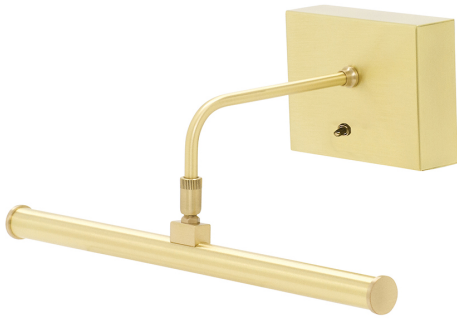

BATTERY OPERATED SLIM-LINE LED PICTURE LIGHT

Battery Operated Slim-LED 12" Satin Brass Picture Light

- **SKU:** BSLED12-51
- **Finish Shown:** Satin Brass
- Other finishes available. Please call 800-428-5367 for assistance.
- **Dimensions:** 3.25"H x 12.5"W x 7"D
- **Base/Backplate:** 3.25"x 4.5"
- **Switch:** Switch on back plate
- **Shade Size:** 12.5"
- **Shade Material:** Metal
- **Base Material:** Metal
- **Voltage:** 6
- **Number of Bulbs:** 1
- **Bulb:** LED-3.2W, 3000K, 75CRI, 44 Lumens
- **Type of Bulbs:** LED
- **Bulb Included:** Yes

[Read More](#)

SKU: BSLED12-51

Price: $218.00