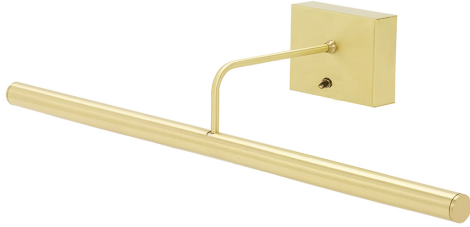

[Read More](#)

SKU: BSLED12-52

Price: \$236.00

BATTERY OPERATED SLIM-LINE LED PICTURE LIGHT

Battery Operated Slim-LED 12" Antique Brass Picture Light

- **SKU:** BSLED12-71
- **Finish Shown:** Antique Brass
- Other finishes available. Please call 800-428-5367 for assistance.
- **Dimensions:** 3.25"H x 12.5"W x 7"D
- **Base/Backplate:** 3.25"x 4.5"
- **Switch:** Switch on back plate
- **Shade Size:** 12.5"
- **Shade Material:** Metal
- **Base Material:** Metal
- **Voltage:** 6
- **Number of Bulbs:** 1
- **Bulb:** LED-3.2W, 3000K, 75CRI, 44 Lumens
- **Type of Bulbs:** LED
- **Bulb Included:** Yes

[Read More](#)

SKU: BSLED12-71

Price: \$222.00

BATTERY OPERATED SLIM-LINE LED PICTURE LIGHT

Battery Operated Slim-LED 12" Oil Rubbed Bronze Picture Light

- **SKU:** BSLED12-91
- **Finish Shown:** Oil Rubbed Bronze
- Other finishes available. Please call 800-428-5367 for assistance.
- **Dimensions:** 3.25"H x 12.5"W x 7"D
- **Base/Backplate:** 3.25"x 4.5"
- **Switch:** Switch on back plate
- **Shade Size:** 12.5"
- **Shade Material:** Metal
- **Base Material:** Metal
- **Voltage:** 6
- **Number of Bulbs:** 1
- **Bulb:** LED-3.2W, 3000K, 75CRI, 44 Lumens
- **Type of Bulbs:** LED
- **Bulb Included:** Yes

[Read More](#)

SKU: BSLED12-91

Price: \$222.00

BATTERY OPERATED SLIM-LINE LED PICTURE LIGHT

Battery Operated Slim-LED 24" Satin Brass Picture Light

- **SKU:** BSLED24-51
- **Finish Shown:** Satin Brass
- Other finishes available. Please call 800-428-5367 for assistance.
- **Dimensions:** 3.25"H x 24"W x 7"D
- **Base/Backplate:** 3.25" x 4.5" x 1"
- **Switch:** Switch on back plate
- **Shade Size:** 24"
- **Shade Material:** Metal
- **Base Material:** Metal
- **Voltage:** 6
- **Number of Bulbs:** 1
- **Bulb:** LED-6.4W, 3000K, 75CRI, 88 Lumens
- **Type of Bulbs:** LED
- **Bulb Included:** Yes