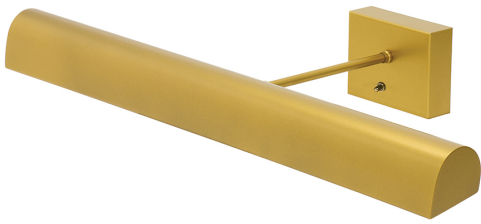

[Read More](#)

SKU: BTLED24-81

Price: \$290.00

BATTERY OPERATED TRADITIONAL LED PICTURE LIGHT

Battery Operated Classic LED 14" Antique Brass
Picture Light

- **SKU:** BTLED14-71
- **Finish Shown:** Antique Brass
- Other finishes available. Please call 800-428-5367 for assistance.
- **Dimensions:** 3.25"H x 14"W x 8"D
- **Base/Backplate:** 3.25" x 4.5"
- **Switch:** Switch on back plate
- **Shade Size:** 14"
- **Shade Material:** Metal
- **Base Material:** Metal
- **Voltage:** 6
- **Number of Bulbs:** 1
- **Bulb:** LED-3.2W, 3000K, 75CRI, 44 Lumens
- **Type of Bulbs:** LED
- **Bulb Included:** Yes

[Read More](#)

SKU: BTLED14-71

Price: \$222.00

BATTERY OPERATED TRADITIONAL LED PICTURE LIGHT

Battery Operated Classic LED 14" Mahogany
Bronze Picture Light

- **SKU:** BTLED14-81
- **Finish Shown:** Mahogany Bronze
- Other finishes available. Please call 800-428-5367 for assistance.
- **Dimensions:** 3.25"H x 14"W x 8"D
- **Base/Backplate:** 3.25"x 4.5"
- **Switch:** Switch on back plate
- **Shade Size:** 14"
- **Shade Material:** Metal
- **Base Material:** Metal
- **Voltage:** 6
- **Number of Bulbs:** 1
- **Bulb:** LED-3.2W, 3000K, 75CRI, 44 Lumens
- **Type of Bulbs:** LED
- **Bulb Included:** Yes

[Read More](#)

SKU: BTLED14-81

Price: \$194.00

BATTERY OPERATED TRADITIONAL LED PICTURE LIGHT

Battery Operated Classic LED 24" Gold Picture Light

- **SKU:** BTLED24-1
- **Finish Shown:** Gold
- Other finishes available. Please call 800-428-5367 for assistance.
- **Dimensions:** 3.25"H x 24"W x 9.5"D
- **Base/Backplate:** 3.25" x 4.5" x 1"
- **Switch:** Switch on back plate
- **Shade Size:** 24"
- **Shade Material:** Metal
- **Base Material:** Metal
- **Voltage:** 6
- **Number of Bulbs:** 1
- **Bulb:** LED-6.4W, 3000K, 75CRI, 88 Lumens
- **Type of Bulbs:** LED
- **Bulb Included:** Yes