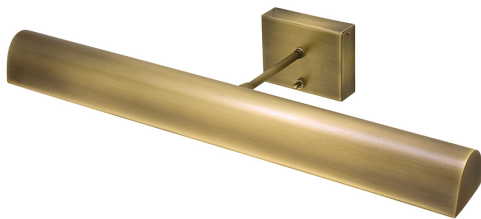

[Read More](#)

SKU: ABLED14-61

Price: \$98.00

BATTERY OPERATED ADVENT LED PICTURE LIGHT

Advent 14" Antique Brass Battery Operated LED Picture Light

- **SKU:** ABLED14-71
- **Finish Shown:** Antique Brass
- Other finishes available. Please call 800-428-5367 for assistance.
- **Dimensions:** 3.5"H x 14"W x 7" - 9"D
- **Switch:** On Shade
- **Shade Size:** 14"
- **Shade Material:** Metal
- **Base Material:** Metal
- **Voltage:** 6
- **Number of Bulbs:** 1
- **Bulb:** LED-2W, 3000K, 80CRI, 80 Lumens
- **Type of Bulbs:** LED
- **Bulb Included:** Yes

[Read More](#)

SKU: ABLED14-71

Price: \$98.00

BATTERY OPERATED ADVENT LED PICTURE LIGHT

Advent 7" Polished Brass Battery Operated LED Picture Light

- **SKU:** ABLED7-61
- **Finish Shown:** Polished Brass
- Other finishes available. Please call 800-428-5367 for assistance.
- **Dimensions:** 3.5"H x 7"W x 7" - 9"D
- **Switch:** On Shade
- **Shade Size:** 7"
- **Shade Material:** Metal
- **Base Material:** Metal
- **Voltage:** 6
- **Number of Bulbs:** 1
- **Bulb:** LED-1W, 3000K, 80CRI, 35 Lumens

- **Type of Bulbs:** LED
- **Bulb Included:** Yes

[Read More](#)

SKU: ABLED7-61

Price: \$72.00

BATTERY OPERATED TRADITIONAL LED PICTURE LIGHT

Battery Operated Classic LED 24" Antique Brass
Picture Light

- **SKU:** BTLED24-71
- **Finish Shown:** Antique Brass
- Other finishes available. Please call 800-428-5367 for assistance.
- **Dimensions:** 3.25"H x 24"W x 9.5"D
- **Base/Backplate:** 3.25" x 4.5" x 1"
- **Switch:** Switch on back plate
- **Shade Size:** 24"
- **Shade Material:** Metal
- **Base Material:** Metal
- **Voltage:** 6
- **Number of Bulbs:** 1
- **Bulb:** LED-6.4W, 3000K, 75CRI, 88 Lumens
- **Type of Bulbs:** LED
- **Bulb Included:** Yes