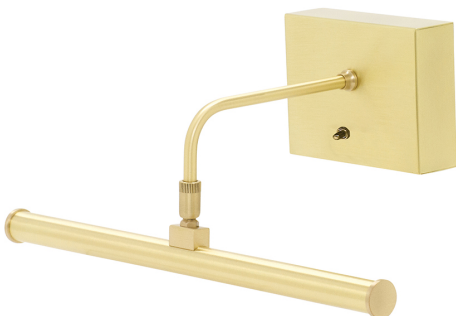

[Read More](#)

SKU: BSLED24-52

Price: \$366.00

BATTERY OPERATED SLIM-LINE LED PICTURE LIGHT

Battery Operated Slim-LED 24" Antique Brass Picture Light

- **SKU:** BSLED24-71
- **Finish Shown:** Antique Brass
- Other finishes available. Please call 800-428-5367 for assistance.
- **Dimensions:** 3.25"H x 24"W x 7"D
- **Base/Backplate:** 3.25" x 4.5" x 1"
- **Switch:** Switch on back plate
- **Shade Size:** 24"
- **Shade Material:** Metal
- **Base Material:** Metal
- **Voltage:** 6
- **Number of Bulbs:** 1
- **Bulb:** LED-6.4W, 3000K, 75CRI, 88 Lumens
- **Type of Bulbs:** LED
- **Bulb Included:** Yes

[Read More](#)

SKU: BSLED24-71

Price: \$340.00

BATTERY OPERATED SLIM-LINE LED PICTURE LIGHT

Battery Operated Slim-LED 24" Oil Rubbed Bronze Picture Light

- **SKU:** BSLED24-91
- **Finish Shown:** Oil Rubbed Bronze
- Other finishes available. Please call 800-428-5367 for assistance.
- **Dimensions:** 3.25"H x 24"W x 7"D
- **Base/Backplate:** 3.25" x 4.5" x 1"
- **Switch:** Switch on back plate
- **Shade Size:** 24"
- **Shade Material:** Metal
- **Base Material:** Metal
- **Voltage:** 6
- **Number of Bulbs:** 1
- **Bulb:** LED-6.4W, 3000K, 75CRI, 88 Lumens
- **Type of Bulbs:** LED
- **Bulb Included:** Yes

[Read More](#)

SKU: BSLED24-91

Price: \$340.00

BATTERY OPERATED SLIM-LINE LED PICTURE LIGHT

Battery Operated Slim-LED 12" Satin Brass Picture Light

- **SKU:** BSLED12-51
- **Finish Shown:** Satin Brass
- Other finishes available. Please call 800-428-5367 for assistance.
- **Dimensions:** 3.25"H x 12.5"W x 7"D
- **Base/Backplate:** 3.25" x 4.5"
- **Switch:** Switch on back plate
- **Shade Size:** 12.5"
- **Shade Material:** Metal
- **Base Material:** Metal
- **Voltage:** 6
- **Number of Bulbs:** 1
- **Bulb:** LED-3.2W, 3000K, 75CRI, 44 Lumens
- **Type of Bulbs:** LED