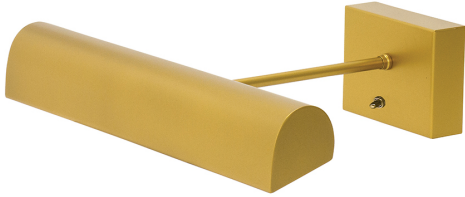

[Read More](#)

SKU: BTLED24-1

Price: \$278.00

BATTERY OPERATED TRADITIONAL LED PICTURE LIGHT

Battery Operated Classic LED 24" Satin Brass Picture Light

- **SKU:** BTLED24-51
- **Finish Shown:** Satin Brass
- Other finishes available. Please call 800-428-5367 for assistance.
- **Dimensions:** 3.25"H x 24"W x 9.5"D
- **Base/Backplate:** 3.25" x 4.5" x 1"
- **Switch:** Switch on back plate
- **Shade Size:** 24"
- **Shade Material:** Metal
- **Base Material:** Metal
- **Voltage:** 6
- **Number of Bulbs:** 1
- **Bulb:** LED-6.4W, 3000K, 75CRI, 88 Lumens
- **Type of Bulbs:** LED
- **Bulb Included:** Yes

[Read More](#)

SKU: BTLED24-51

Price: \$278.00

BATTERY OPERATED TRADITIONAL LED PICTURE LIGHT

Battery Operated Classic LED 24" Polished Brass
Picture Light

- **SKU:** BTLED24-61
- **Finish Shown:** Polished Brass
- Other finishes available. Please call 800-428-5367 for assistance.
- **Dimensions:** 3.25"H x 24"W x 9.5"D
- **Base/Backplate:** 3.25" x 4.5" x 1"
- **Switch:** Switch on back plate
- **Shade Size:** 24"
- **Shade Material:** Metal
- **Base Material:** Metal
- **Voltage:** 6
- **Number of Bulbs:** 1
- **Bulb:** LED-6.4W, 3000K, 75CRI, 88 Lumens
- **Type of Bulbs:** LED
- **Bulb Included:** Yes

[Read More](#)

SKU: BTLED24-61

Price: \$298.00

BATTERY OPERATED TRADITIONAL LED PICTURE LIGHT

Battery Operated Classic LED 14" Gold Picture Light

- **SKU:** BTLED14-1
- **Finish Shown:** Gold
- Other finishes available. Please call 800-428-5367 for assistance.
- **Dimensions:** 3.25"H x 14"W x 8"D
- **Base/Backplate:** 3.25"x 4.5"
- **Switch:** Switch on back plate
- **Shade Size:** 14"
- **Shade Material:** Metal
- **Base Material:** Metal
- **Voltage:** 6
- **Number of Bulbs:** 1
- **Bulb:** LED-3.2W, 3000K, 75CRI, 44 Lumens
- **Type of Bulbs:** LED
- **Bulb Included:** Yes