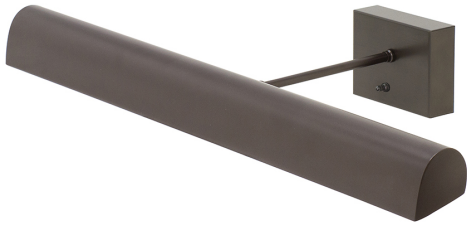

[Read More](#)

SKU: ABLED14-71

Price: \$98.00

BATTERY OPERATED ADVENT LED PICTURE LIGHT

Advent 7" Polished Brass Battery Operated LED Picture Light

- **SKU:** ABLED7-61
- **Finish Shown:** Polished Brass
- Other finishes available. Please call 800-428-5367 for assistance.
- **Dimensions:** 3.5"H x 7"W x 7" - 9"D
- **Switch:** On Shade
- **Shade Size:** 7"
- **Shade Material:** Metal
- **Base Material:** Metal
- **Voltage:** 6
- **Number of Bulbs:** 1
- **Bulb:** LED-1W, 3000K, 80CRI, 35 Lumens

- **Type of Bulbs:** LED
- **Bulb Included:** Yes

[Read More](#)

SKU: ABLED7-61

Price: \$72.00

BATTERY OPERATED TRADITIONAL LED PICTURE LIGHT

Battery Operated Classic LED 24" Antique Brass
Picture Light

- **SKU:** BTLED24-71
- **Finish Shown:** Antique Brass
- Other finishes available. Please call 800-428-5367 for assistance.
- **Dimensions:** 3.25"H x 24"W x 9.5"D
- **Base/Backplate:** 3.25" x 4.5" x 1"
- **Switch:** Switch on back plate
- **Shade Size:** 24"
- **Shade Material:** Metal
- **Base Material:** Metal
- **Voltage:** 6
- **Number of Bulbs:** 1
- **Bulb:** LED-6.4W, 3000K, 75CRI, 88 Lumens
- **Type of Bulbs:** LED
- **Bulb Included:** Yes

[Read More](#)

SKU: BTLED24-71

Price: \$298.00

BATTERY OPERATED TRADITIONAL LED PICTURE LIGHT

Battery Operated Classic LED 24" Mahogany
Bronze Picture Light

- **SKU:** BTLED24-81
- **Finish Shown:** Mahogany Bronze
- Other finishes available. Please call 800-428-5367 for assistance.
- **Dimensions:** 3.25"H x 24"W x 9.5"D
- **Base/Backplate:** 3.25" x 4.5" x 1"
- **Switch:** Switch on back plate
- **Shade Size:** 24"
- **Shade Material:** Metal
- **Base Material:** Metal
- **Voltage:** 6
- **Number of Bulbs:** 1
- **Bulb:** LED-6.4W, 3000K, 75CRI, 88 Lumens
- **Type of Bulbs:** LED
- **Bulb Included:** Yes