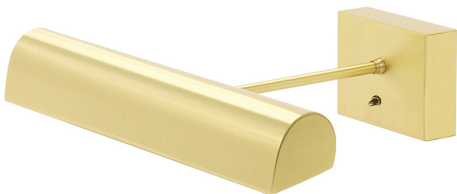

[Read More](#)

SKU: BTLED24-51

Price: \$278.00

BATTERY OPERATED TRADITIONAL LED PICTURE LIGHT

Battery Operated Classic LED 24" Polished Brass
Picture Light

- **SKU:** BTLED24-61
- **Finish Shown:** Polished Brass
- Other finishes available. Please call 800-428-5367 for assistance.
- **Dimensions:** 3.25"H x 24"W x 9.5"D
- **Base/Backplate:** 3.25" x 4.5" x 1"
- **Switch:** Switch on back plate
- **Shade Size:** 24"
- **Shade Material:** Metal
- **Base Material:** Metal
- **Voltage:** 6
- **Number of Bulbs:** 1
- **Bulb:** LED-6.4W, 3000K, 75CRI, 88 Lumens
- **Type of Bulbs:** LED
- **Bulb Included:** Yes

[Read More](#)

SKU: BTLED24-61

Price: \$298.00

BATTERY OPERATED TRADITIONAL LED PICTURE LIGHT

Battery Operated Classic LED 14" Gold Picture Light

- **SKU:** BTLED14-1
- **Finish Shown:** Gold
- Other finishes available. Please call 800-428-5367 for assistance.
- **Dimensions:** 3.25"H x 14"W x 8"D
- **Base/Backplate:** 3.25"x 4.5"
- **Switch:** Switch on back plate
- **Shade Size:** 14"
- **Shade Material:** Metal
- **Base Material:** Metal
- **Voltage:** 6
- **Number of Bulbs:** 1
- **Bulb:** LED-3.2W, 3000K, 75CRI, 44 Lumens
- **Type of Bulbs:** LED
- **Bulb Included:** Yes

[Read More](#)

SKU: BTLED14-1

Price: \$194.00

BATTERY OPERATED TRADITIONAL LED PICTURE LIGHT

Battery Operated Classic LED 14" Satin Brass Picture Light

- **SKU:** BTLED14-51
- **Finish Shown:** Satin Brass
- Other finishes available. Please call 800-428-5367 for assistance.
- **Dimensions:** 3.25"H x 14"W x 8"D
- **Base/Backplate:** 3.25"x 4.5"
- **Switch:** Switch on back plate
- **Shade Size:** 14"
- **Shade Material:** Metal
- **Base Material:** Metal
- **Voltage:** 6
- **Number of Bulbs:** 1
- **Bulb:** LED-3.2W, 3000K, 75CRI, 44 Lumens
- **Type of Bulbs:** LED
- **Bulb Included:** Yes