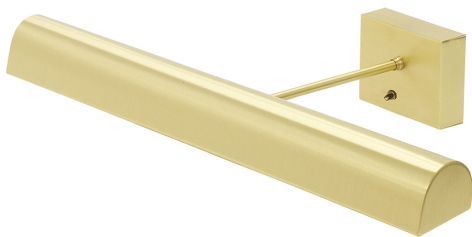

[Read More](#)

SKU: BTLED14-71

Price: \$222.00

BATTERY OPERATED TRADITIONAL LED PICTURE LIGHT

Battery Operated Classic LED 14" Mahogany
Bronze Picture Light

- **SKU:** BTLED14-81
- **Finish Shown:** Mahogany Bronze
- Other finishes available. Please call 800-428-5367 for assistance.
- **Dimensions:** 3.25"H x 14"W x 8"D
- **Base/Backplate:** 3.25"x 4.5"
- **Switch:** Switch on back plate
- **Shade Size:** 14"
- **Shade Material:** Metal
- **Base Material:** Metal
- **Voltage:** 6
- **Number of Bulbs:** 1
- **Bulb:** LED-3.2W, 3000K, 75CRI, 44 Lumens
- **Type of Bulbs:** LED
- **Bulb Included:** Yes

[Read More](#)

SKU: BTLED14-81

Price: \$194.00

BATTERY OPERATED TRADITIONAL LED PICTURE LIGHT

Battery Operated Classic LED 24" Gold Picture Light

- **SKU:** BTLED24-1
- **Finish Shown:** Gold
- Other finishes available. Please call 800-428-5367 for assistance.
- **Dimensions:** 3.25"H x 24"W x 9.5"D
- **Base/Backplate:** 3.25" x 4.5" x 1"
- **Switch:** Switch on back plate
- **Shade Size:** 24"
- **Shade Material:** Metal
- **Base Material:** Metal
- **Voltage:** 6
- **Number of Bulbs:** 1
- **Bulb:** LED-6.4W, 3000K, 75CRI, 88 Lumens
- **Type of Bulbs:** LED
- **Bulb Included:** Yes

[Read More](#)

SKU: BTLED24-1

Price: \$278.00

BATTERY OPERATED TRADITIONAL LED PICTURE LIGHT

Battery Operated Classic LED 24" Satin Brass Picture Light

- **SKU:** BTLED24-51
- **Finish Shown:** Satin Brass
- Other finishes available. Please call 800-428-5367 for assistance.
- **Dimensions:** 3.25"H x 24"W x 9.5"D
- **Base/Backplate:** 3.25" x 4.5" x 1"
- **Switch:** Switch on back plate
- **Shade Size:** 24"
- **Shade Material:** Metal
- **Base Material:** Metal
- **Voltage:** 6
- **Number of Bulbs:** 1
- **Bulb:** LED-6.4W, 3000K, 75CRI, 88 Lumens
- **Type of Bulbs:** LED
- **Bulb Included:** Yes