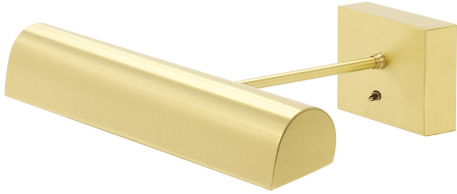

[Read More](#)

SKU: BTLED24-51

Price: \$278.00

BATTERY OPERATED TRADITIONAL LED PICTURE LIGHT

Battery Operated Classic LED 24" Polished Brass
Picture Light

- **SKU:** BTLED24-61
- **Finish Shown:** Polished Brass
- Other finishes available. Please call 800-428-5367 for assistance.
- **Dimensions:** 3.25"H x 24"W x 9.5"D
- **Base/Backplate:** 3.25" x 4.5" x 1"
- **Switch:** Switch on back plate
- **Shade Size:** 24"
- **Shade Material:** Metal
- **Base Material:** Metal
- **Voltage:** 6
- **Number of Bulbs:** 1
- **Bulb:** LED-6.4W, 3000K, 75CRI, 88 Lumens
- **Type of Bulbs:** LED
- **Bulb Included:** Yes

[Read More](#)

SKU: BTLED24-61

Price: \$298.00

BATTERY OPERATED TRADITIONAL LED PICTURE LIGHT

Battery Operated Classic LED 14" Gold Picture
Light

- **SKU:** BTLED14-1
- **Finish Shown:** Gold
- Other finishes available. Please call 800-428-5367 for assistance.
- **Dimensions:** 3.25"H x 14"W x 8"D
- **Base/Backplate:** 3.25" x 4.5"
- **Switch:** Switch on back plate
- **Shade Size:** 14"
- **Shade Material:** Metal
- **Base Material:** Metal
- **Voltage:** 6
- **Number of Bulbs:** 1
- **Bulb:** LED-3.2W, 3000K, 75CRI, 44 Lumens
- **Type of Bulbs:** LED
- **Bulb Included:** Yes

[Read More](#)

SKU: BTLED14-1

Price: \$194.00

BATTERY OPERATED TRADITIONAL LED PICTURE LIGHT

Battery Operated Classic LED 14" Satin Brass
Picture Light

- **SKU:** BTLED14-51
- **Finish Shown:** Satin Brass
- Other finishes available. Please call 800-428-5367 for assistance.
- **Dimensions:** 3.25"H x 14"W x 8"D
- **Base/Backplate:** 3.25"x 4.5"
- **Switch:** Switch on back plate
- **Shade Size:** 14"
- **Shade Material:** Metal
- **Base Material:** Metal
- **Voltage:** 6
- **Number of Bulbs:** 1
- **Bulb:** LED-3.2W, 3000K, 75CRI, 44 Lumens
- **Type of Bulbs:** LED
- **Bulb Included:** Yes