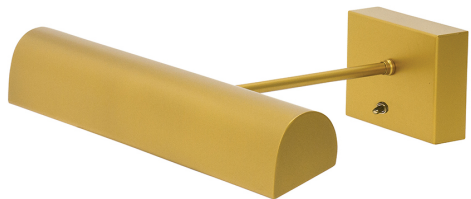

BATTERY OPERATED TRADITIONAL LED PICTURE LIGHT

Battery Operated Classic LED 14" Gold Picture
Light

- **SKU:** BTLED14-1
- **Finish Shown:** Gold
- Other finishes available. Please call 800-428-5367 for assistance.
- **Dimensions:** 3.25"H x 14"W x 8"D
- **Base/Backplate:** 3.25" x 4.5"
- **Switch:** Switch on back plate
- **Shade Size:** 14"
- **Shade Material:** Metal
- **Base Material:** Metal
- **Voltage:** 6
- **Number of Bulbs:** 1
- **Bulb:** LED-3.2W, 3000K, 75CRI, 44 Lumens
- **Type of Bulbs:** LED
- **Bulb Included:** Yes