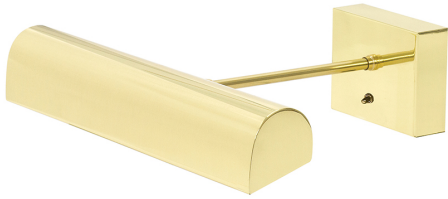

BATTERY OPERATED TRADITIONAL LED PICTURE LIGHT

Battery Operated Classic LED 14" Polished Brass
Picture Light

- **SKU:** BTLED14-61
- **Finish Shown:** Polished Brass
- Other finishes available. Please call 800-428-5367 for assistance.
- **Dimensions:** 3.25"H x 14"W x 8"D
- **Base/Backplate:** 3.25"x 4.5"
- **Switch:** Switch on back plate
- **Shade Size:** 14"
- **Shade Material:** Metal
- **Base Material:** Metal
- **Voltage:** 6
- **Number of Bulbs:** 1
- **Bulb:** LED-3.2W, 3000K, 75CRI, 44 Lumens
- **Type of Bulbs:** LED
- **Bulb Included:** Yes

[Read More](#)

SKU: BTLED14-61

Price: $210.00