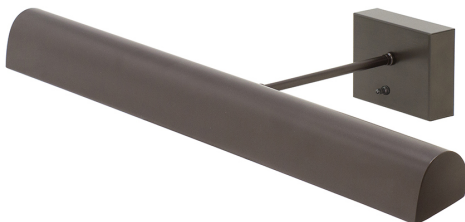

## BATTERY OPERATED TRADITIONAL LED PICTURE LIGHT

Battery Operated Classic LED 24" Antique Brass  
Picture Light

- **SKU:** BTLED24-71
- **Finish Shown:** Antique Brass
- Other finishes available. Please call 800-428-5367 for assistance.
- **Dimensions:** 3.25"H x 24"W x 9.5"D
- **Base/Backplate:** 3.25" x 4.5" x 1"
- **Switch:** Switch on back plate
- **Shade Size:** 24"
- **Shade Material:** Metal
- **Base Material:** Metal
- **Voltage:** 6
- **Number of Bulbs:** 1
- **Bulb:** LED-6.4W, 3000K, 75CRI, 88 Lumens
- **Type of Bulbs:** LED
- **Bulb Included:** Yes

## BATTERY OPERATED TRADITIONAL LED PICTURE LIGHT

Battery Operated Classic LED 24" Mahogany  
Bronze Picture Light

- **SKU:** BTLED24-81
- **Finish Shown:** Mahogany Bronze
- Other finishes available. Please call 800-428-5367 for assistance.
- **Dimensions:** 3.25"H x 24"W x 9.5"D
- **Base/Backplate:** 3.25" x 4.5" x 1"
- **Switch:** Switch on back plate
- **Shade Size:** 24"
- **Shade Material:** Metal
- **Base Material:** Metal

## BATTERY OPERATED TRADITIONAL LED PICTURE LIGHT

Battery Operated Classic LED 14" Antique Brass Picture Light

- **SKU:** BTLED14-71
- **Finish Shown:** Antique Brass
- Other finishes available. Please call 800-428-5367 for assistance.
- **Dimensions:** 3.25"H x 14"W x 8"D
- **Base/Backplate:** 3.25"x 4.5"
- **Switch:** Switch on back plate
- **Shade Size:** 14"
- **Shade Material:** Metal
- **Base Material:** Metal
- **Voltage:** 6
- **Number of Bulbs:** 1
- **Bulb:** LED-3.2W, 3000K, 75CRI, 44 Lumens
- **Type of Bulbs:** LED
- **Bulb Included:** Yes