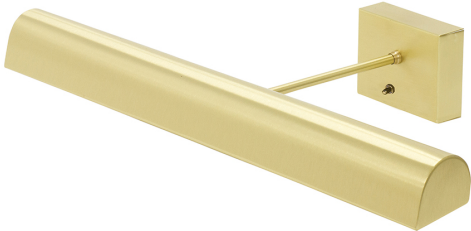

[Read More](#)

SKU: BTLED24-1

Price: $278.00

BATTERY OPERATED TRADITIONAL LED PICTURE LIGHT

Battery Operated Classic LED 24" Satin Brass
Picture Light

- **SKU:** BTLED24-51
- **Finish Shown:** Satin Brass
- Other finishes available. Please call 800-428-5367 for assistance.
- **Dimensions:** 3.25"H x 24"W x 9.5"D
- **Base/Backplate:** 3.25" x 4.5" x 1"
- **Switch:** Switch on back plate
- **Shade Size:** 24"
- **Shade Material:** Metal
- **Base Material:** Metal
- **Voltage:** 6
- **Number of Bulbs:** 1
- **Bulb:** LED-6.4W, 3000K, 75CRI, 88 Lumens
- **Type of Bulbs:** LED
- **Bulb Included:** Yes

[Read More](#)

SKU: BTLED24-51

Price: $278.00