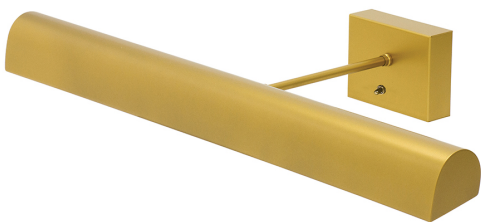

BATTERY OPERATED TRADITIONAL LED PICTURE LIGHT

Battery Operated Classic LED 24" Gold Picture Light

- **SKU:** BTLED24-1
- **Finish Shown:** Gold
- Other finishes available. Please call 800-428-5367 for assistance.
- **Dimensions:** 3.25"H x 24"W x 9.5"D
- **Base/Backplate:** 3.25" x 4.5" x 1"
- **Switch:** Switch on back plate
- **Shade Size:** 24"
- **Shade Material:** Metal
- **Base Material:** Metal
- **Voltage:** 6
- **Number of Bulbs:** 1
- **Bulb:** LED-6.4W, 3000K, 75CRI, 88 Lumens
- **Type of Bulbs:** LED
- **Bulb Included:** Yes