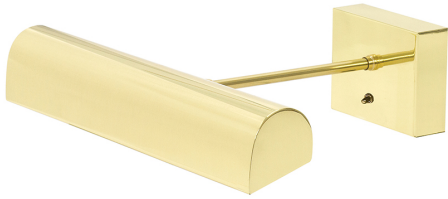

[Read More](#)

SKU: BTLED24-61

Price: \$298.00

BATTERY OPERATED TRADITIONAL LED PICTURE LIGHT

Battery Operated Classic LED 14" Gold Picture
Light

- **SKU:** BTLED14-1
- **Finish Shown:** Gold
- Other finishes available. Please call 800-428-5367 for assistance.
- **Dimensions:** 3.25"H x 14"W x 8"D
- **Base/Backplate:** 3.25" x 4.5"
- **Switch:** Switch on back plate
- **Shade Size:** 14"
- **Shade Material:** Metal
- **Base Material:** Metal
- **Voltage:** 6
- **Number of Bulbs:** 1
- **Bulb:** LED-3.2W, 3000K, 75CRI, 44 Lumens
- **Type of Bulbs:** LED
- **Bulb Included:** Yes

[Read More](#)

SKU: BTLED14-1

Price: \$194.00

BATTERY OPERATED TRADITIONAL LED PICTURE LIGHT

Battery Operated Classic LED 14" Satin Brass
Picture Light

- **SKU:** BTLED14-51
- **Finish Shown:** Satin Brass
- Other finishes available. Please call 800-428-5367 for assistance.
- **Dimensions:** 3.25"H x 14"W x 8"D
- **Base/Backplate:** 3.25"x 4.5"
- **Switch:** Switch on back plate
- **Shade Size:** 14"
- **Shade Material:** Metal
- **Base Material:** Metal
- **Voltage:** 6
- **Number of Bulbs:** 1
- **Bulb:** LED-3.2W, 3000K, 75CRI, 44 Lumens
- **Type of Bulbs:** LED
- **Bulb Included:** Yes

[Read More](#)

SKU: BTLED14-51

Price: \$210.00

BATTERY OPERATED TRADITIONAL LED PICTURE LIGHT

Battery Operated Classic LED 14" Polished Brass
Picture Light

- **SKU:** BTLED14-61
- **Finish Shown:** Polished Brass
- Other finishes available. Please call 800-428-5367 for assistance.
- **Dimensions:** 3.25"H x 14"W x 8"D
- **Base/Backplate:** 3.25"x 4.5"
- **Switch:** Switch on back plate
- **Shade Size:** 14"
- **Shade Material:** Metal
- **Base Material:** Metal
- **Voltage:** 6
- **Number of Bulbs:** 1
- **Bulb:** LED-3.2W, 3000K, 75CRI, 44 Lumens
- **Type of Bulbs:** LED
- **Bulb Included:** Yes