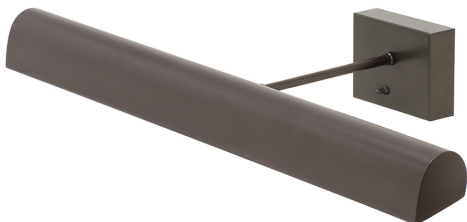

BATTERY OPERATED TRADITIONAL LED PICTURE LIGHT

Battery Operated Classic LED 24" Antique Brass
Picture Light

- **SKU:** BTLED24-71
- **Finish Shown:** Antique Brass
- Other finishes available. Please call 800-428-5367 for assistance.
- **Dimensions:** 3.25"H x 24"W x 9.5"D
- **Base/Backplate:** 3.25" x 4.5" x 1"
- **Switch:** Switch on back plate
- **Shade Size:** 24"
- **Shade Material:** Metal
- **Base Material:** Metal
- **Voltage:** 6
- **Number of Bulbs:** 1
- **Bulb:** LED-6.4W, 3000K, 75CRI, 88 Lumens
- **Type of Bulbs:** LED
- **Bulb Included:** Yes

[Read More](#)

SKU: BTLED24-71

Price: \$298.00

BATTERY OPERATED TRADITIONAL LED PICTURE LIGHT

Battery Operated Classic LED 24" Mahogany
Bronze Picture Light

- **SKU:** BTLED24-81
- **Finish Shown:** Mahogany Bronze
- Other finishes available. Please call 800-428-5367 for assistance.
- **Dimensions:** 3.25"H x 24"W x 9.5"D
- **Base/Backplate:** 3.25" x 4.5" x 1"
- **Switch:** Switch on back plate
- **Shade Size:** 24"
- **Shade Material:** Metal
- **Base Material:** Metal

- **Voltage:** 6
- **Number of Bulbs:** 1
- **Bulb:** LED-6.4W, 3000K, 75CRI, 88 Lumens
- **Type of Bulbs:** LED
- **Bulb Included:** Yes

[Read More](#)

SKU: BTLED24-81

Price: \$290.00

BATTERY OPERATED TRADITIONAL LED PICTURE LIGHT

Battery Operated Classic LED 14" Antique Brass Picture Light

- **SKU:** BTLED14-71
- **Finish Shown:** Antique Brass
- Other finishes available. Please call 800-428-5367 for assistance.
- **Dimensions:** 3.25"H x 14"W x 8"D
- **Base/Backplate:** 3.25"x 4.5"
- **Switch:** Switch on back plate
- **Shade Size:** 14"
- **Shade Material:** Metal
- **Base Material:** Metal
- **Voltage:** 6
- **Number of Bulbs:** 1
- **Bulb:** LED-3.2W, 3000K, 75CRI, 44 Lumens
- **Type of Bulbs:** LED
- **Bulb Included:** Yes