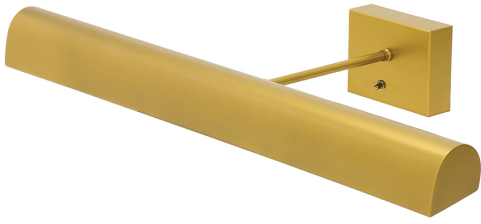

[Read More](#)

SKU: BTLED24-81

Price: \$290.00

BATTERY OPERATED TRADITIONAL LED PICTURE LIGHT

Battery Operated Classic LED 14" Antique Brass Picture Light

- **SKU:** BTLED14-71
- **Finish Shown:** Antique Brass
- Other finishes available. Please call 800-428-5367 for assistance.
- **Dimensions:** 3.25"H x 14"W x 8"D
- **Base/Backplate:** 3.25" x 4.5"
- **Switch:** Switch on back plate
- **Shade Size:** 14"
- **Shade Material:** Metal
- **Base Material:** Metal
- **Voltage:** 6
- **Number of Bulbs:** 1
- **Bulb:** LED-3.2W, 3000K, 75CRI, 44 Lumens
- **Type of Bulbs:** LED
- **Bulb Included:** Yes

[Read More](#)

SKU: BTLED14-71

Price: \$222.00

BATTERY OPERATED TRADITIONAL LED PICTURE LIGHT

Battery Operated Classic LED 14" Mahogany
Bronze Picture Light

- **SKU:** BTLED14-81
- **Finish Shown:** Mahogany Bronze
- Other finishes available. Please call 800-428-5367 for assistance.
- **Dimensions:** 3.25"H x 14"W x 8"D
- **Base/Backplate:** 3.25"x 4.5"
- **Switch:** Switch on back plate
- **Shade Size:** 14"
- **Shade Material:** Metal
- **Base Material:** Metal
- **Voltage:** 6
- **Number of Bulbs:** 1
- **Bulb:** LED-3.2W, 3000K, 75CRI, 44 Lumens
- **Type of Bulbs:** LED
- **Bulb Included:** Yes

[Read More](#)

SKU: BTLED14-81

Price: \$194.00

BATTERY OPERATED TRADITIONAL LED PICTURE LIGHT

Battery Operated Classic LED 24" Gold Picture Light

- **SKU:** BTLED24-1
- **Finish Shown:** Gold
- Other finishes available. Please call 800-428-5367 for assistance.
- **Dimensions:** 3.25"H x 24"W x 9.5"D
- **Base/Backplate:** 3.25" x 4.5" x 1"
- **Switch:** Switch on back plate
- **Shade Size:** 24"
- **Shade Material:** Metal
- **Base Material:** Metal
- **Voltage:** 6
- **Number of Bulbs:** 1
- **Bulb:** LED-6.4W, 3000K, 75CRI, 88 Lumens
- **Type of Bulbs:** LED
- **Bulb Included:** Yes