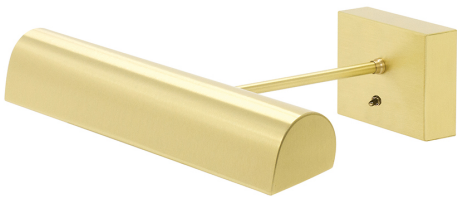

[Read More](#)

SKU: BTLED24-51

Price: \$278.00

BATTERY OPERATED TRADITIONAL LED PICTURE LIGHT

Battery Operated Classic LED 24" Polished Brass
Picture Light

- **SKU:** BTLED24-61
- **Finish Shown:** Polished Brass
- Other finishes available. Please call 800-428-5367 for assistance.
- **Dimensions:** 3.25"H x 24"W x 9.5"D
- **Base/Backplate:** 3.25" x 4.5" x 1"
- **Switch:** Switch on back plate
- **Shade Size:** 24"
- **Shade Material:** Metal
- **Base Material:** Metal
- **Voltage:** 6
- **Number of Bulbs:** 1
- **Bulb:** LED-6.4W, 3000K, 75CRI, 88 Lumens
- **Type of Bulbs:** LED
- **Bulb Included:** Yes

[Read More](#)

SKU: BTLED24-61

Price: \$298.00

BATTERY OPERATED TRADITIONAL LED PICTURE LIGHT

Battery Operated Classic LED 14" Gold Picture Light

- **SKU:** BTLED14-1
- **Finish Shown:** Gold
- Other finishes available. Please call 800-428-5367 for assistance.
- **Dimensions:** 3.25"H x 14"W x 8"D
- **Base/Backplate:** 3.25"x 4.5"
- **Switch:** Switch on back plate
- **Shade Size:** 14"
- **Shade Material:** Metal
- **Base Material:** Metal
- **Voltage:** 6
- **Number of Bulbs:** 1
- **Bulb:** LED-3.2W, 3000K, 75CRI, 44 Lumens
- **Type of Bulbs:** LED
- **Bulb Included:** Yes

[Read More](#)

SKU: BTLED14-1

Price: \$194.00

BATTERY OPERATED TRADITIONAL LED PICTURE LIGHT

Battery Operated Classic LED 14" Satin Brass Picture Light

- **SKU:** BTLED14-51
- **Finish Shown:** Satin Brass
- Other finishes available. Please call 800-428-5367 for assistance.
- **Dimensions:** 3.25"H x 14"W x 8"D
- **Base/Backplate:** 3.25"x 4.5"
- **Switch:** Switch on back plate
- **Shade Size:** 14"
- **Shade Material:** Metal
- **Base Material:** Metal
- **Voltage:** 6
- **Number of Bulbs:** 1
- **Bulb:** LED-3.2W, 3000K, 75CRI, 44 Lumens
- **Type of Bulbs:** LED
- **Bulb Included:** Yes