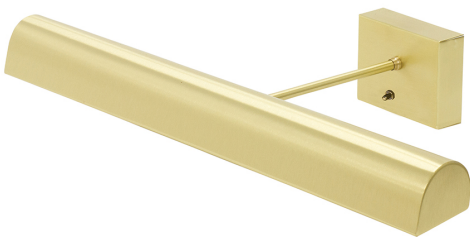

[Read More](#)

SKU: BTLED14-71

Price: \$222.00

BATTERY OPERATED TRADITIONAL LED PICTURE LIGHT

Battery Operated Classic LED 14" Mahogany
Bronze Picture Light

- **SKU:** BTLED14-81
- **Finish Shown:** Mahogany Bronze
- Other finishes available. Please call 800-428-5367 for assistance.
- **Dimensions:** 3.25"H x 14"W x 8"D
- **Base/Backplate:** 3.25"x 4.5"
- **Switch:** Switch on back plate
- **Shade Size:** 14"
- **Shade Material:** Metal
- **Base Material:** Metal
- **Voltage:** 6
- **Number of Bulbs:** 1
- **Bulb:** LED-3.2W, 3000K, 75CRI, 44 Lumens
- **Type of Bulbs:** LED
- **Bulb Included:** Yes

[Read More](#)

SKU: BTLED14-81

Price: \$194.00

BATTERY OPERATED TRADITIONAL LED PICTURE LIGHT

Battery Operated Classic LED 24" Gold Picture Light

- **SKU:** BTLED24-1
- **Finish Shown:** Gold
- Other finishes available. Please call 800-428-5367 for assistance.
- **Dimensions:** 3.25"H x 24"W x 9.5"D
- **Base/Backplate:** 3.25" x 4.5" x 1"
- **Switch:** Switch on back plate
- **Shade Size:** 24"
- **Shade Material:** Metal
- **Base Material:** Metal
- **Voltage:** 6
- **Number of Bulbs:** 1
- **Bulb:** LED-6.4W, 3000K, 75CRI, 88 Lumens
- **Type of Bulbs:** LED
- **Bulb Included:** Yes

[Read More](#)

SKU: BTLED24-1

Price: \$278.00

BATTERY OPERATED TRADITIONAL LED PICTURE LIGHT

Battery Operated Classic LED 24" Satin Brass Picture Light

- **SKU:** BTLED24-51
- **Finish Shown:** Satin Brass
- Other finishes available. Please call 800-428-5367 for assistance.
- **Dimensions:** 3.25"H x 24"W x 9.5"D
- **Base/Backplate:** 3.25" x 4.5" x 1"
- **Switch:** Switch on back plate
- **Shade Size:** 24"
- **Shade Material:** Metal
- **Base Material:** Metal
- **Voltage:** 6
- **Number of Bulbs:** 1
- **Bulb:** LED-6.4W, 3000K, 75CRI, 88 Lumens
- **Type of Bulbs:** LED
- **Bulb Included:** Yes